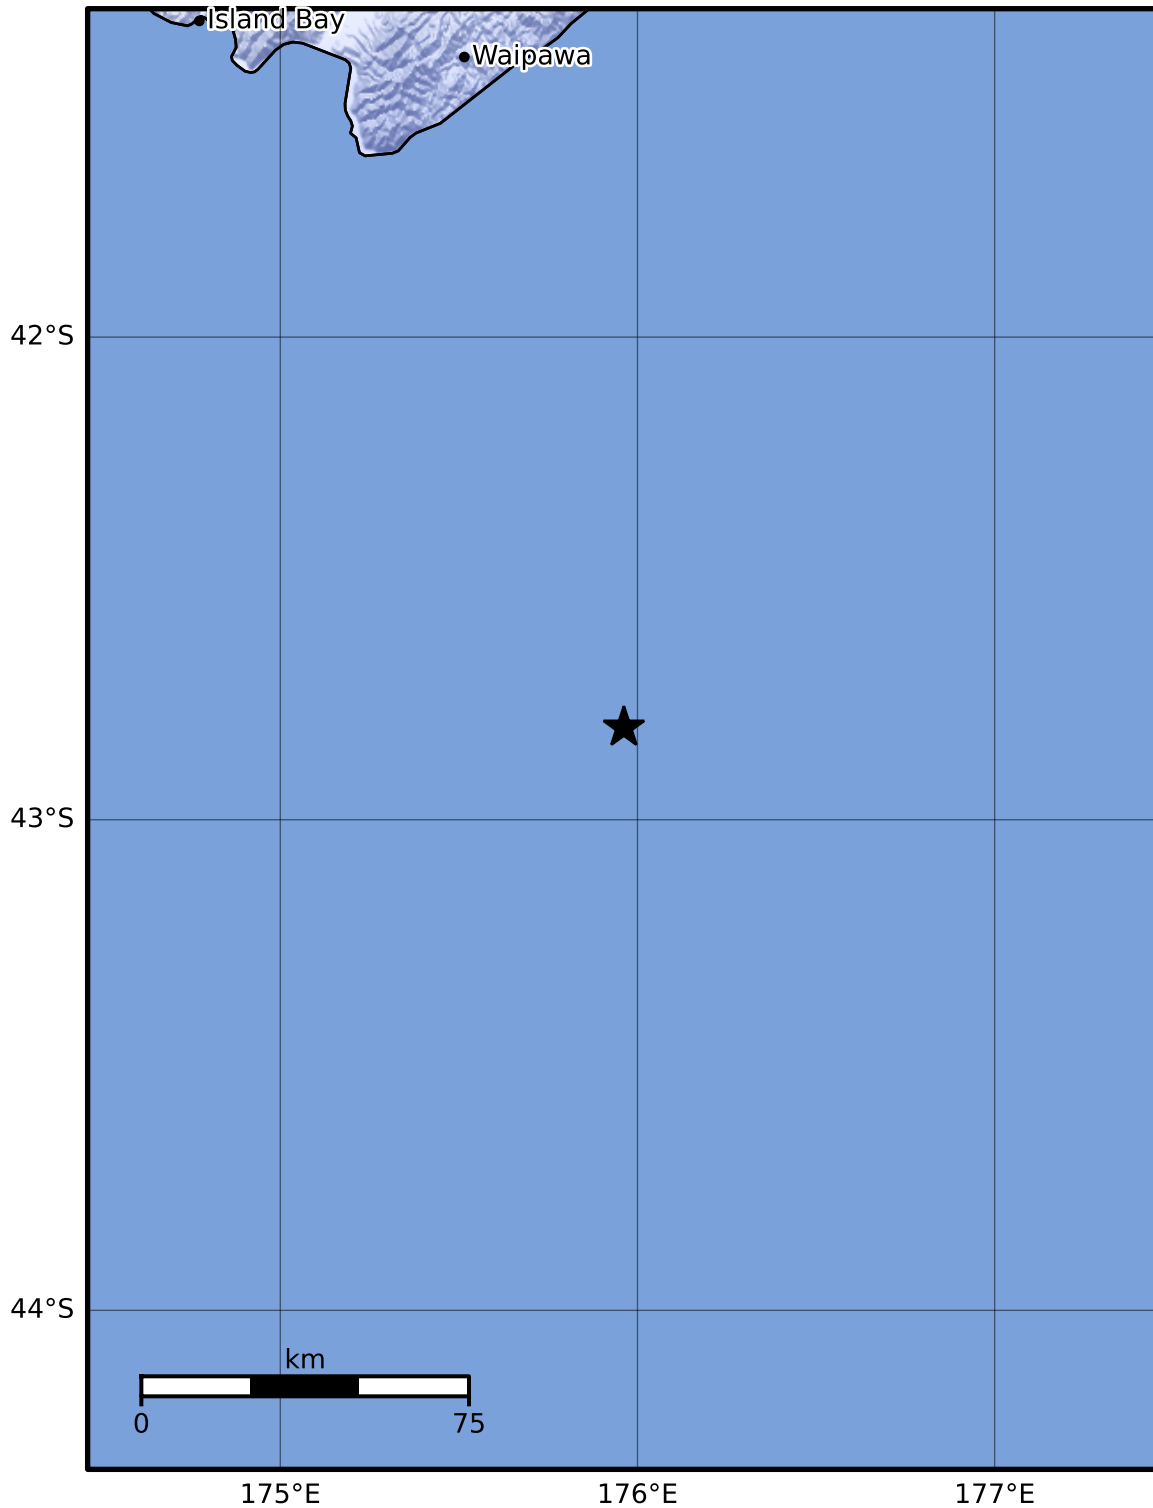

Macroseismic Intensity Map GNS Science

ShakeMap: Chatham Rise

Aug 14, 2024 04:23:08 UTC M3.5 S42.81 E175.96 Depth: 5.0km ID:2024p611304

SHAKING	Not felt	Weak	Light	Moderate	Strong	Very strong	Severe	Violent	Extreme
DAMAGE	None	None	None	Very light	Light	Moderate	Moderate/heavy	Heavy	Very heavy
PGA(%g)	<0.0464	0.29	1.63	5.16	12.5	22.4	40.2	72.2	>129
PGV(cm/s)	<0.0215	0.125	1.04	4.31	14.5	26.4	48.3	88.4	>162
INTENSITY	I	II-III	IV	V	VI	VII	VIII	IX	X+

Scale based on Moratalla et al.(2021) and Worden et al.(2012) Version 4: Processed 2024-08-14T07:25:31Z

△ Seismic Instrument ○ Reported Intensity ★ Epicenter