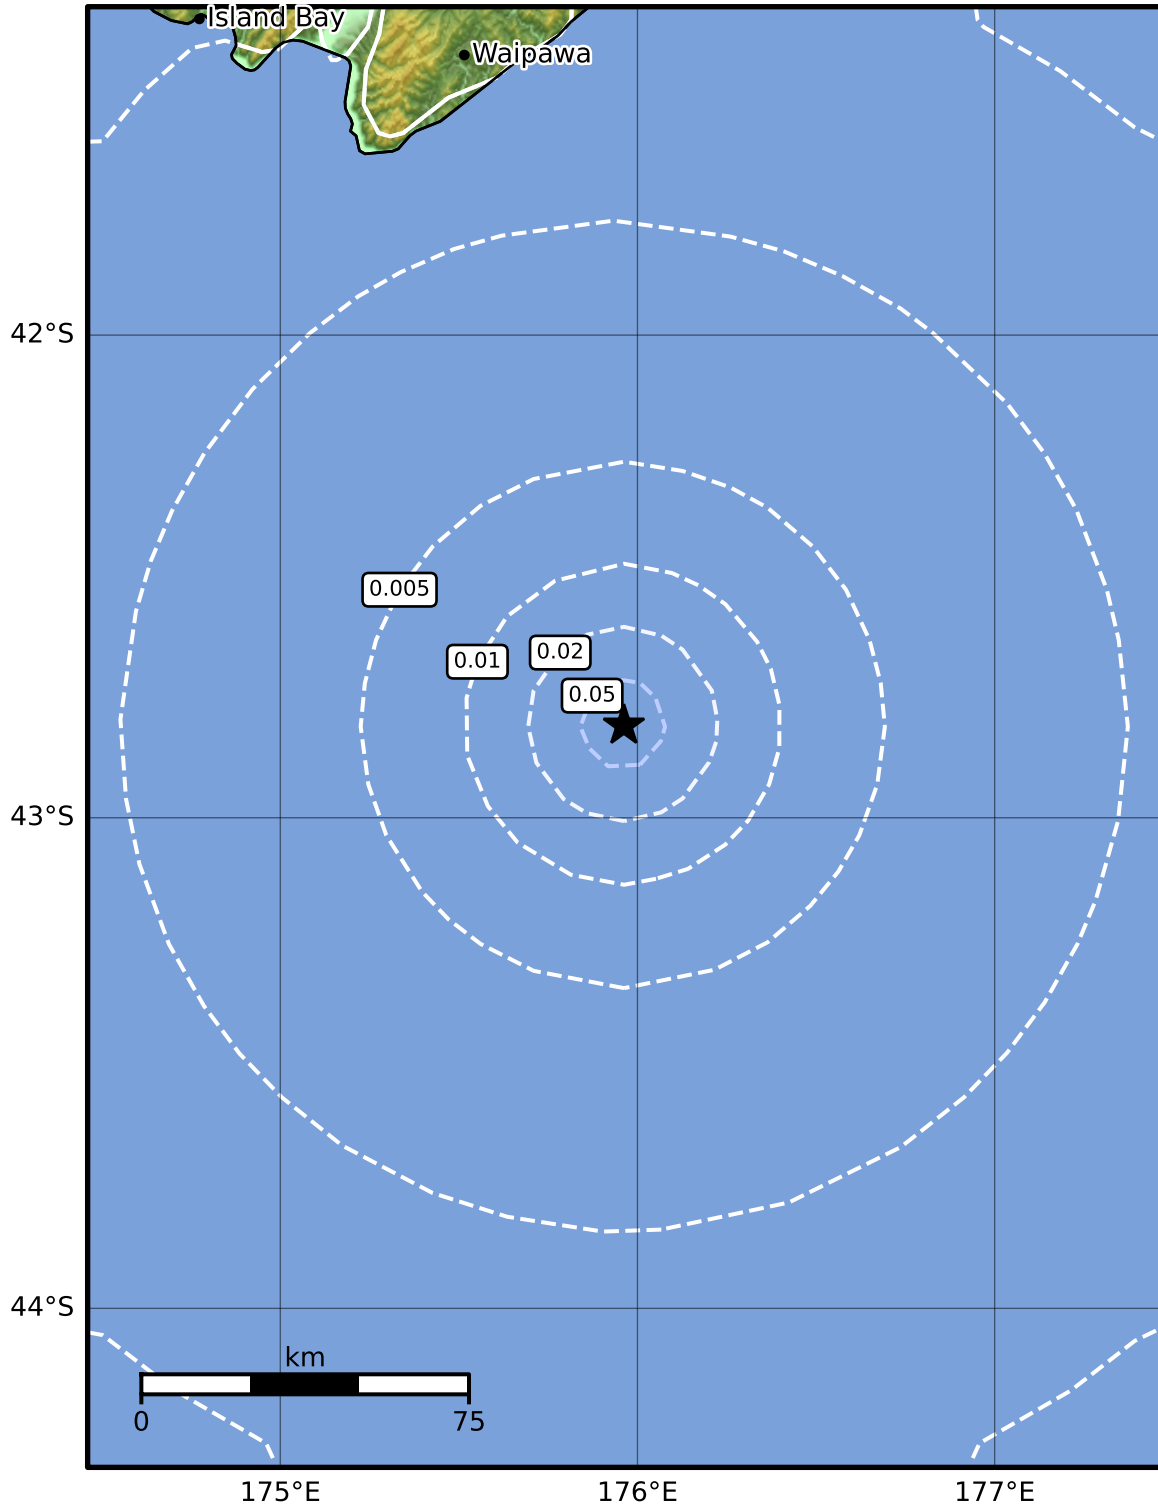

1.0 Second Peak Spectral Acceleration Map GNS Science

ShakeMap: Chatham Rise

Aug 14, 2024 04:23:08 UTC M3.5 S42.81 E175.96 Depth: 5.0km ID:2024p611304

SA(1.0) (%g)	0.1	0.2	0.5	1	2	5	10	20	50	100	200
--------------	-----	-----	-----	---	---	---	----	----	----	-----	-----

Scale based on Moratalla et al.(2021) and Worden et al.(2012) Version 5: Processed 2024-08-14T10:25:31Z

△ Seismic Instrument ○ Reported Intensity ★ Epicenter