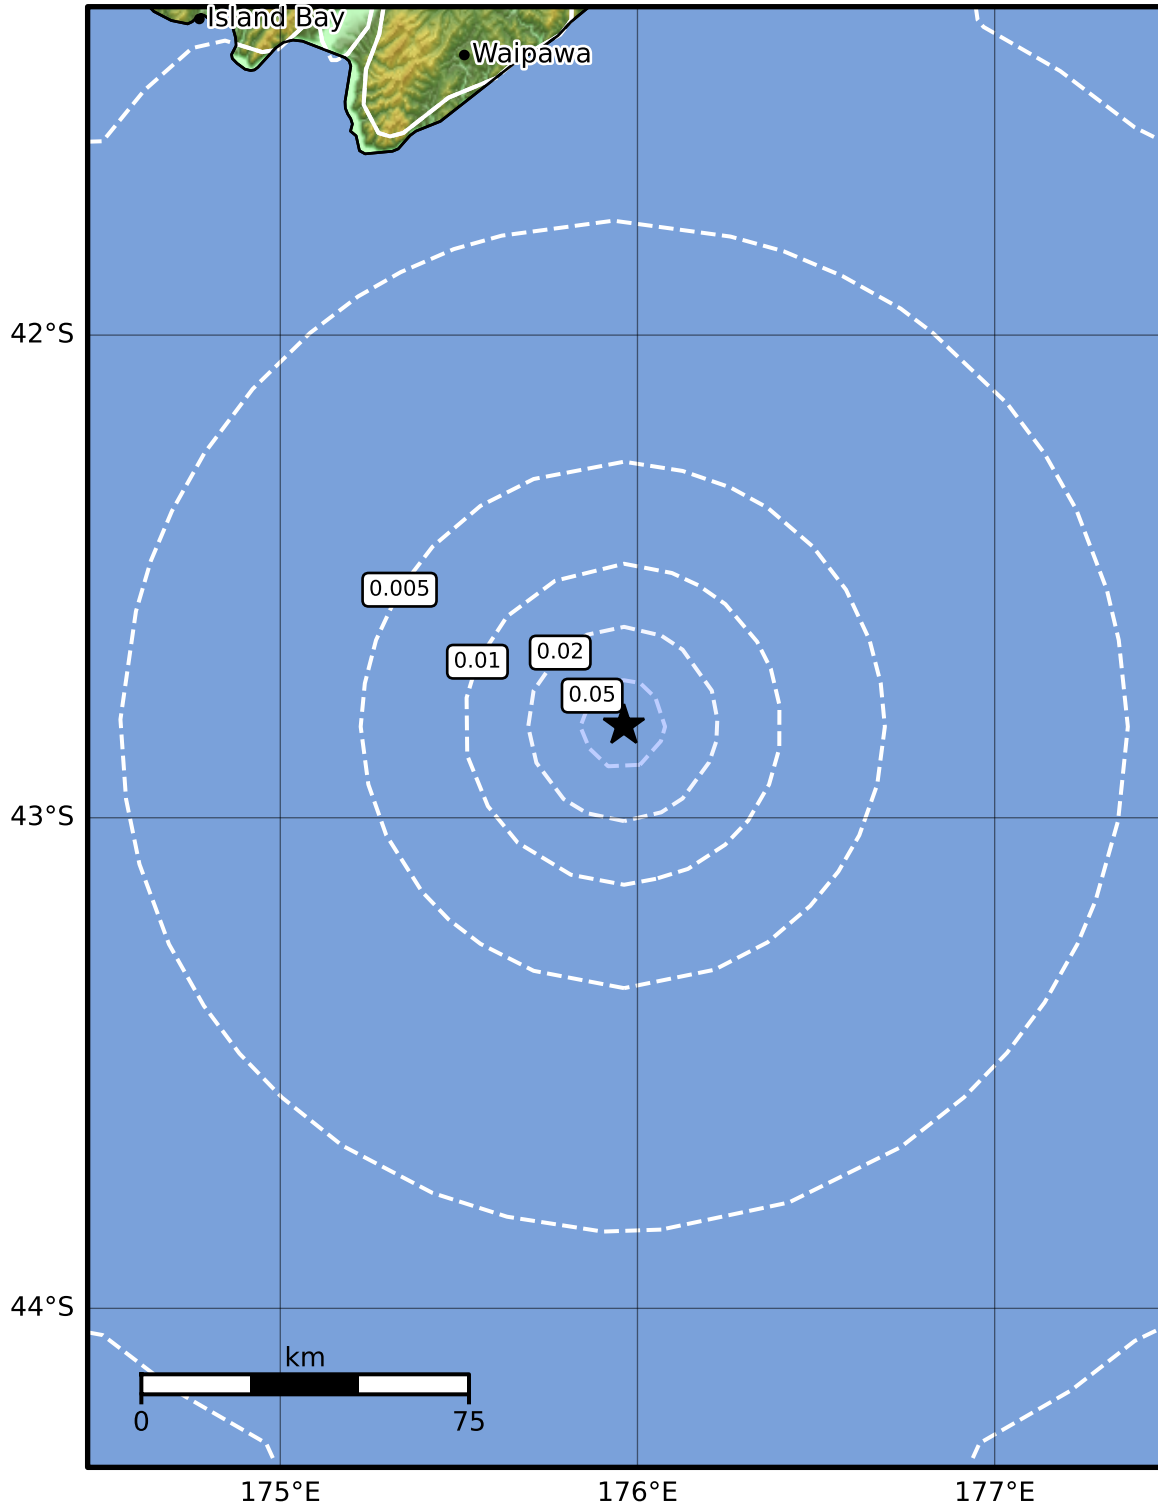

1.0 Second Peak Spectral Acceleration Map GNS Science
 ShakeMap: Chatham Rise

Aug 14, 2024 04:23:08 UTC M3.5 S42.81 E175.96 Depth: 5.0km ID:2024p611304

SA(1.0) (%g)	0.1	0.2	0.5	1	2	5	10	20	50	100	200
---------------------	------------	------------	------------	----------	----------	----------	-----------	-----------	-----------	------------	------------

Scale based on Moratalla et al.(2021) and Worden et al.(2012) Version 6: Processed 2024-08-15T04:25:51Z

△ Seismic Instrument ○ Reported Intensity ★ Epicenter