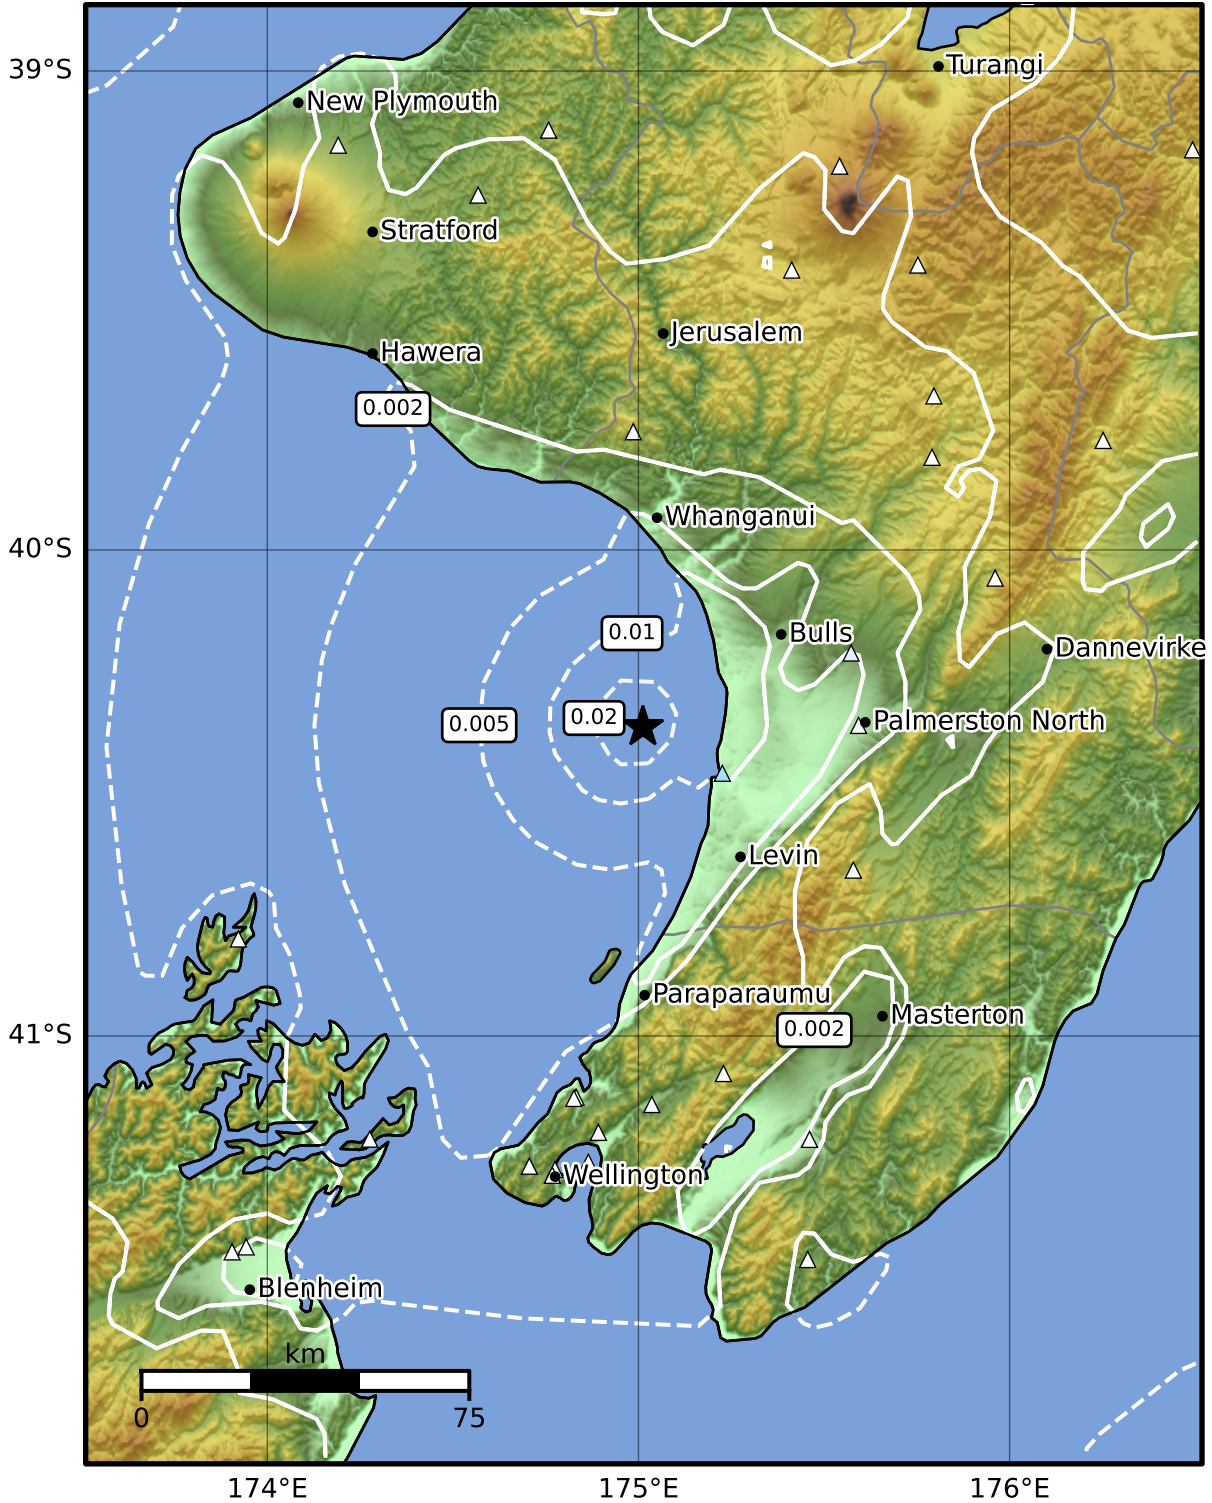

1.0 Second Peak Spectral Acceleration Map GNS Science

ShakeMap: Manawatu

Aug 14, 2024 19:40:35 UTC M3.3 S40.37 E175.01 Depth: 5.0km ID:2024p613026

Scale based on Moratalla et al.(2021) and Worden et al.(2012) Version 1: Processed 2024-08-14T19:56:12Z

△ Seismic Instrument ○ Reported Intensity ★ Epicenter