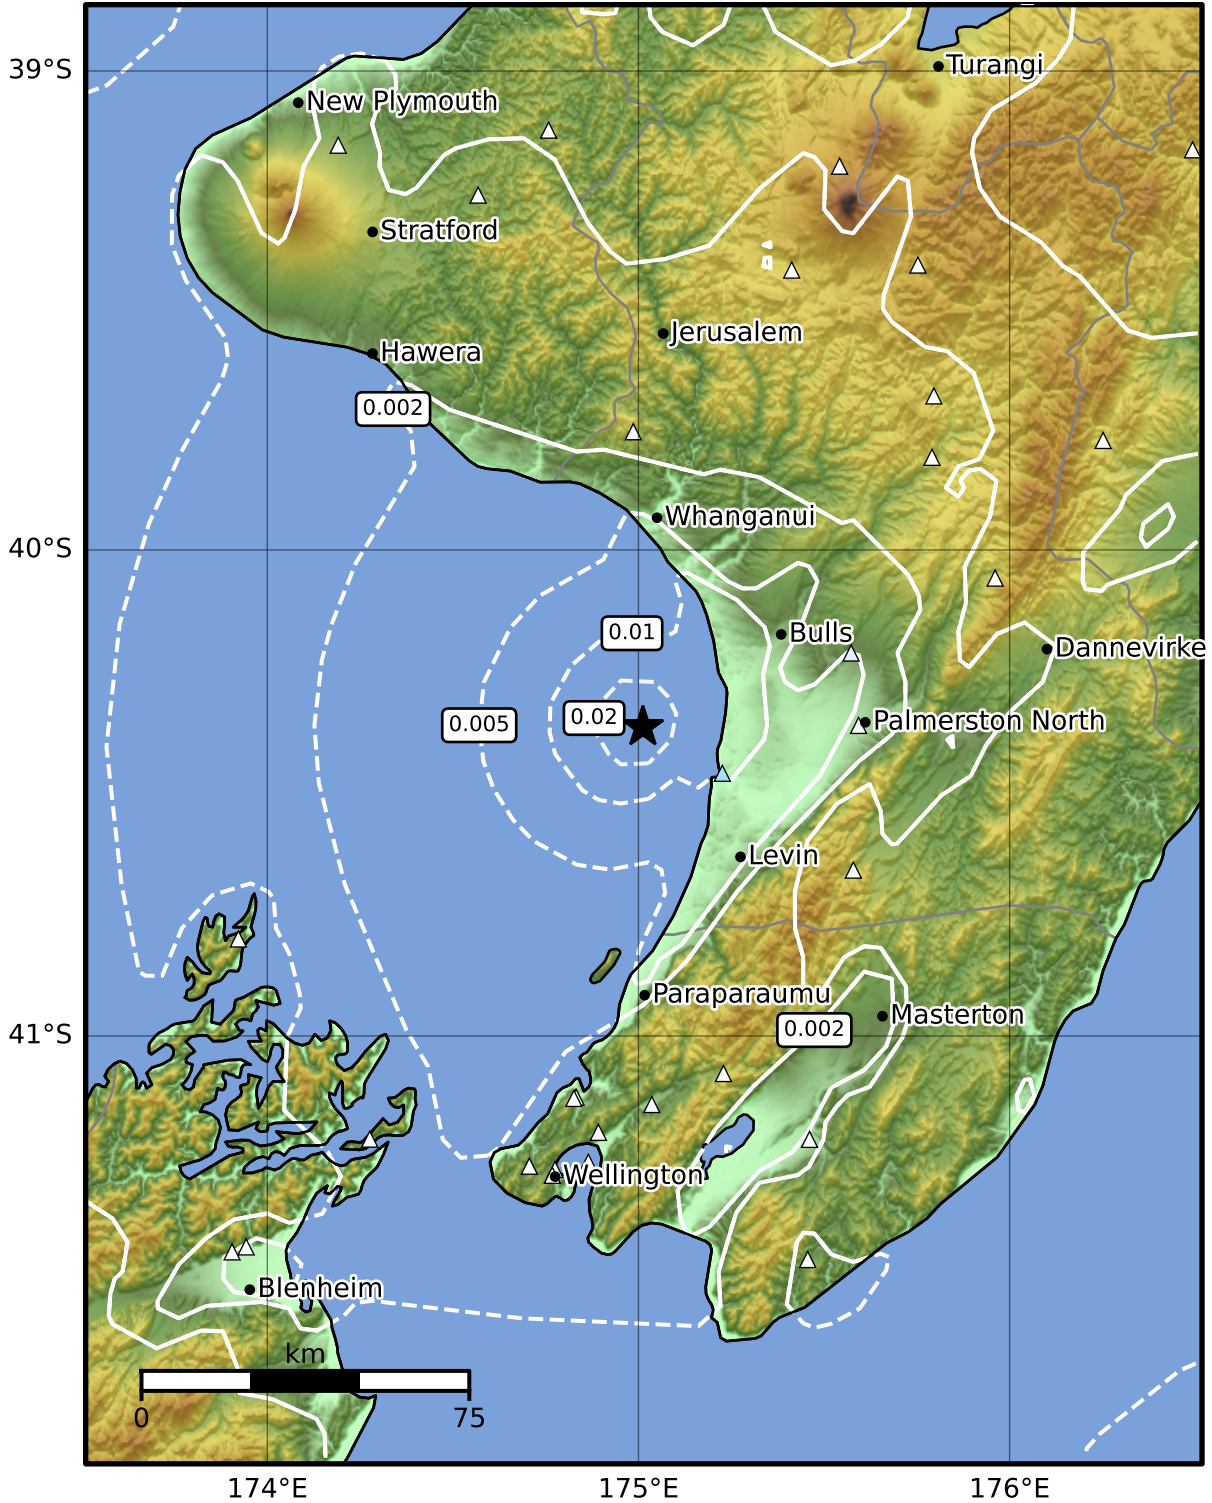

1.0 Second Peak Spectral Acceleration Map GNS Science

ShakeMap: Manawatu

Aug 14, 2024 19:40:35 UTC M3.3 S40.37 E175.01 Depth: 5.0km ID:2024p613026

| | | | | | | | | | | | |
|---------------------|------------|------------|------------|----------|----------|----------|-----------|-----------|-----------|------------|------------|
| SA(1.0) (%g) | 0.1 | 0.2 | 0.5 | 1 | 2 | 5 | 10 | 20 | 50 | 100 | 200 |
|---------------------|------------|------------|------------|----------|----------|----------|-----------|-----------|-----------|------------|------------|

Scale based on Moratalla et al.(2021) and Worden et al.(2012) Version 2: Processed 2024-08-14T20:13:07Z

△ Seismic Instrument ○ Reported Intensity ★ Epicenter