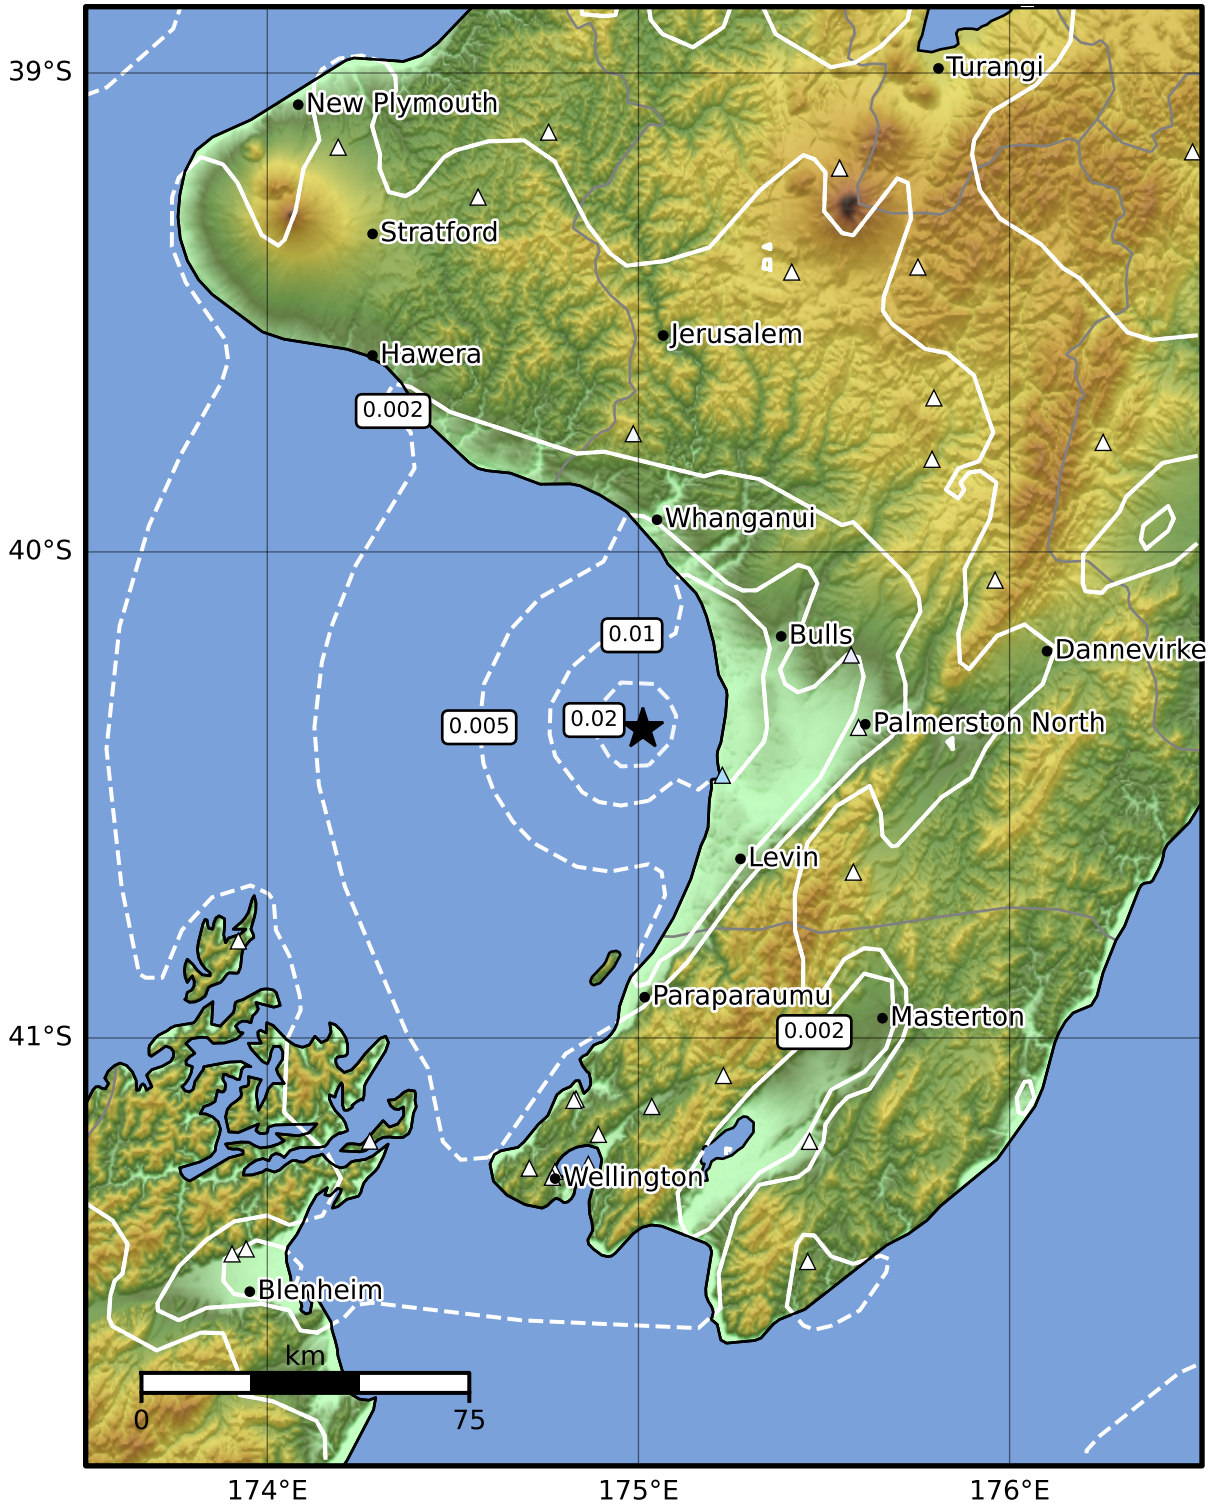

1.0 Second Peak Spectral Acceleration Map GNS Science

ShakeMap: Manawatu

Aug 14, 2024 19:40:35 UTC M3.3 S40.37 E175.01 Depth: 5.0km ID:2024p613026

Scale based on Moratalla et al.(2021) and Worden et al.(2012) Version 3: Processed 2024-08-14T20:43:02Z

△ Seismic Instrument ○ Reported Intensity ★ Epicenter