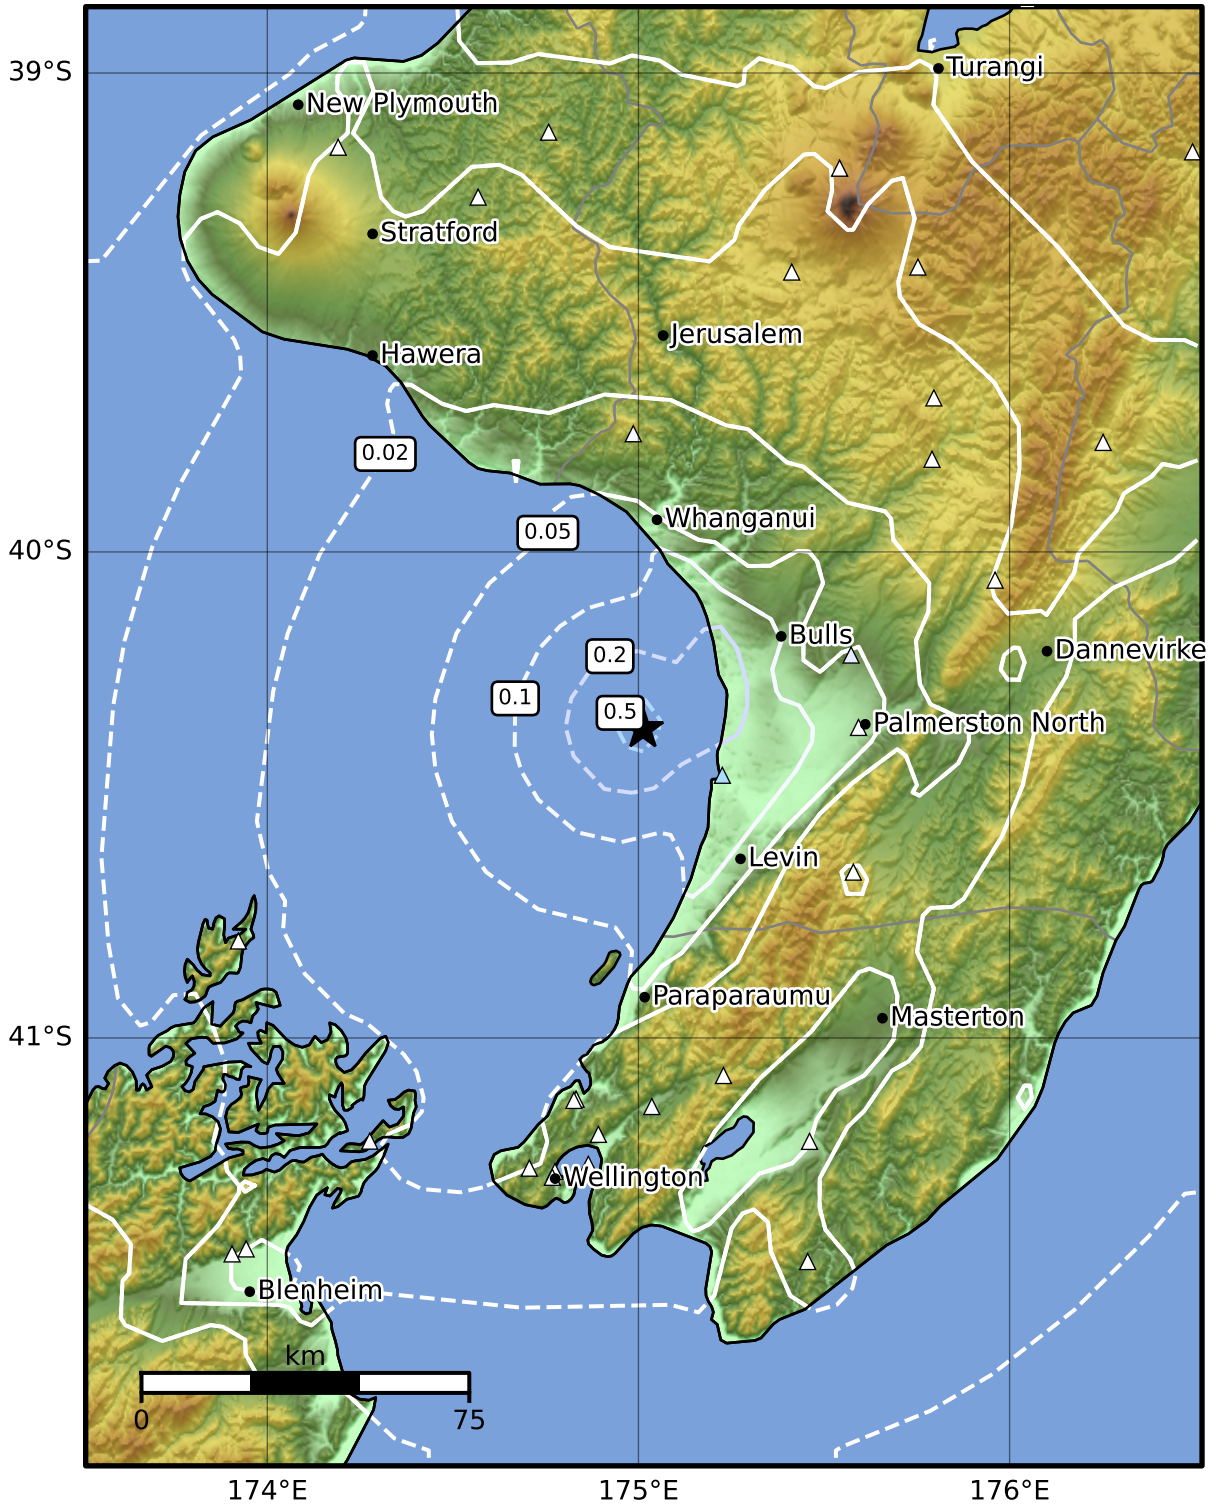

0.3 Second Peak Spectral Acceleration Map GNS Science

ShakeMap: Manawatu

Aug 14, 2024 19:40:35 UTC M3.3 S40.37 E175.01 Depth: 5.0km ID:2024p613026

SA(0.3) (%g)	0.1	0.2	0.5	1	2	5	10	20	50	100	200
---------------------	------------	------------	------------	----------	----------	----------	-----------	-----------	-----------	------------	------------

Scale based on Moratalla et al.(2021) and Worden et al.(2012) Version 4: Processed 2024-08-14T21:42:58Z

△ Seismic Instrument ○ Reported Intensity ★ Epicenter