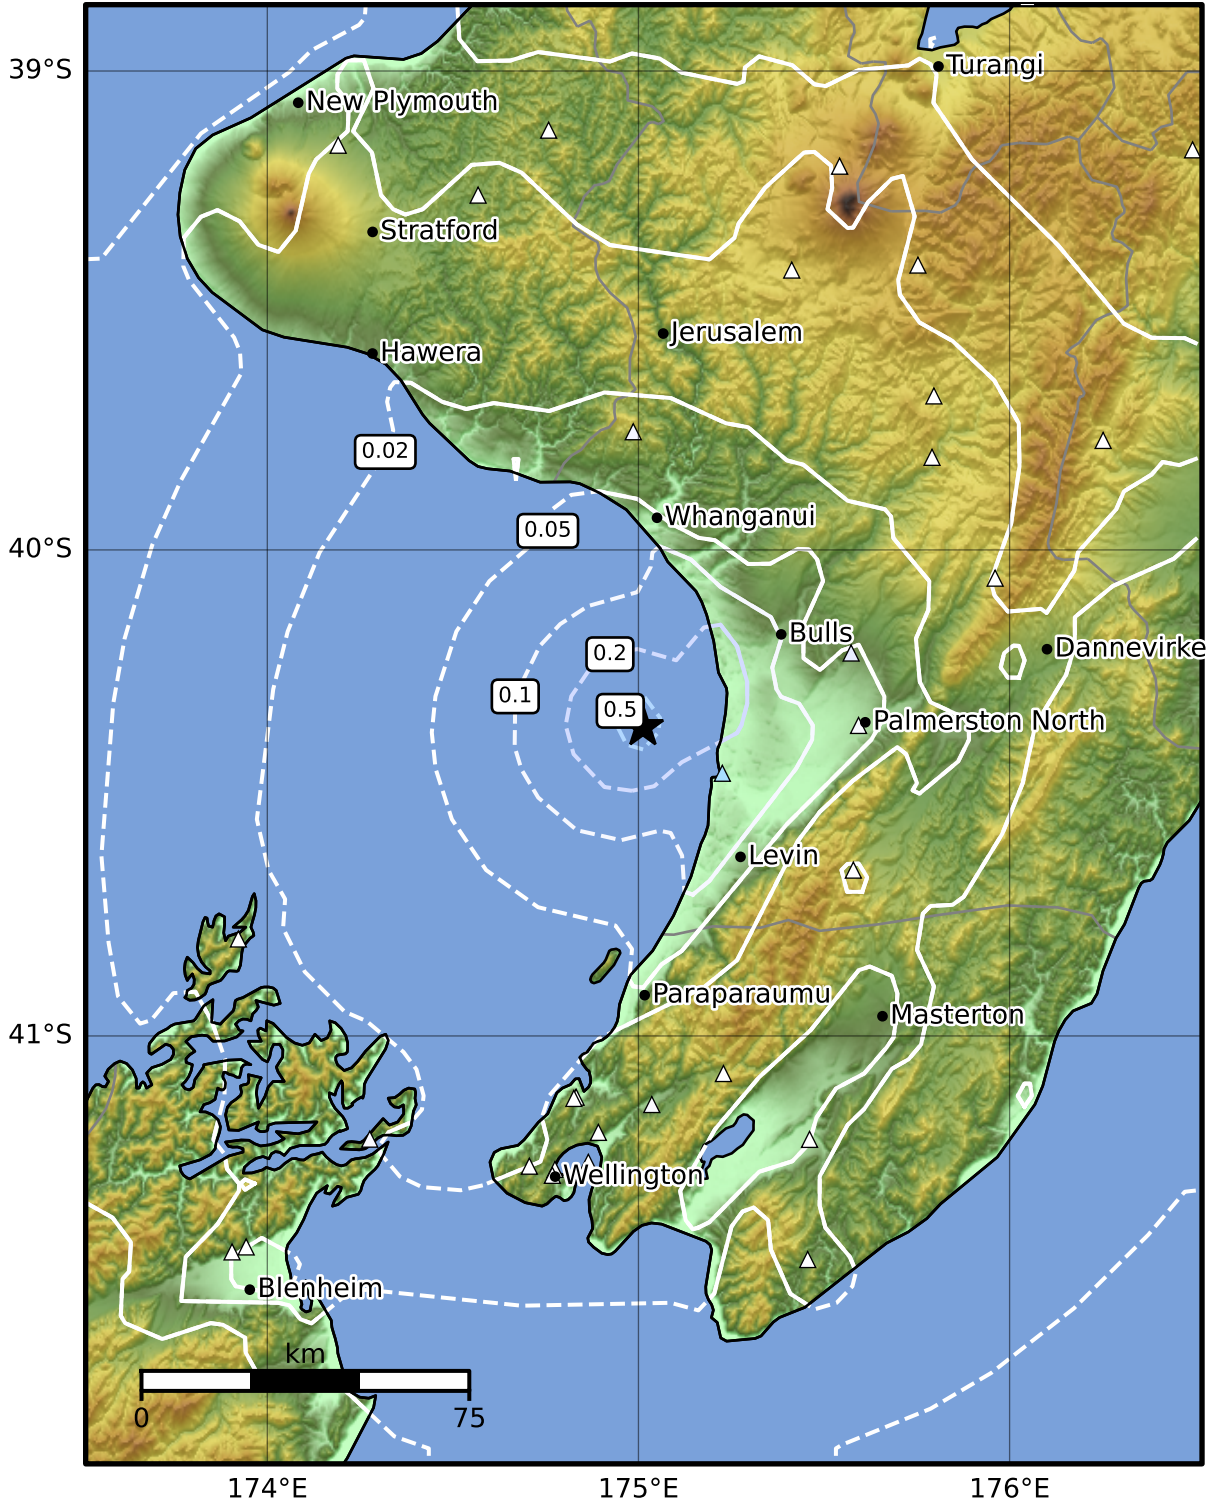

0.3 Second Peak Spectral Acceleration Map GNS Science

ShakeMap: Manawatu

Aug 14, 2024 19:40:35 UTC M3.3 S40.37 E175.01 Depth: 5.0km ID:2024p613026

SA(0.3) (%g)	0.1	0.2	0.5	1	2	5	10	20	50	100	200
---------------------	------------	------------	------------	----------	----------	----------	-----------	-----------	-----------	------------	------------

Scale based on Moratalla et al.(2021) and Worden et al.(2012) Version 5: Processed 2024-08-14T22:42:58Z

△ Seismic Instrument ○ Reported Intensity ★ Epicenter