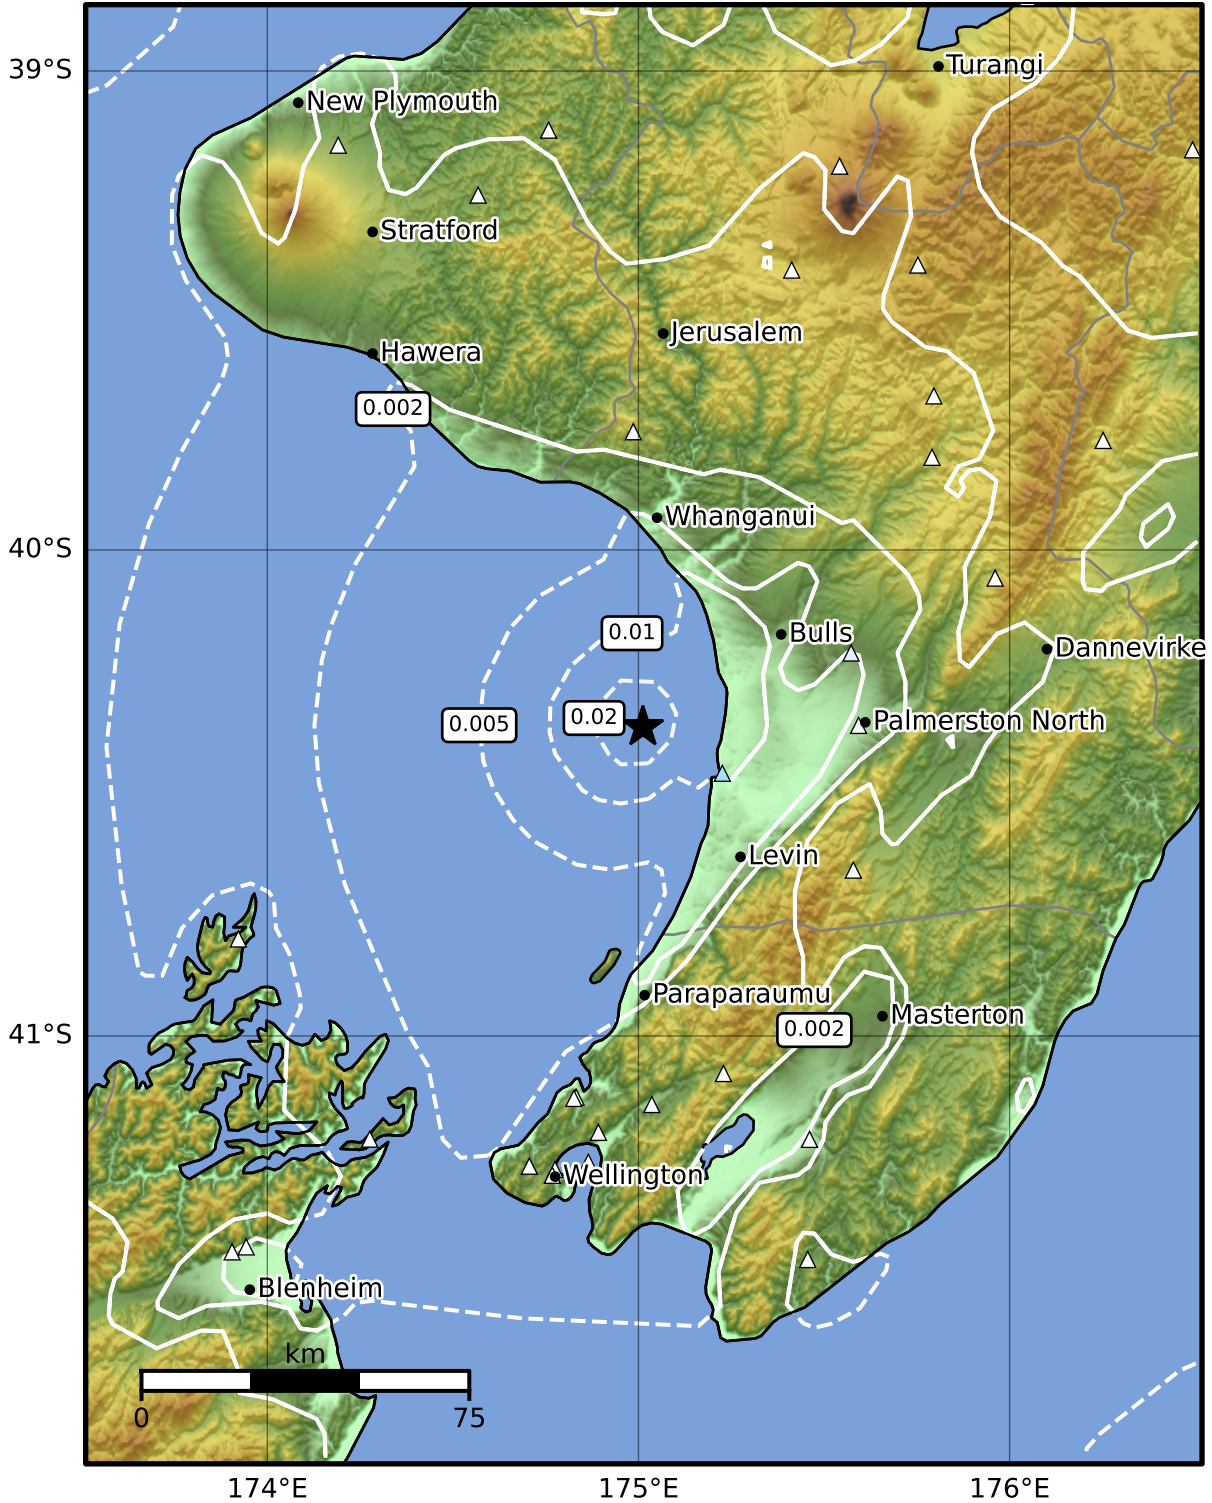

1.0 Second Peak Spectral Acceleration Map GNS Science

ShakeMap: Manawatu

Aug 14, 2024 19:40:35 UTC M3.3 S40.37 E175.01 Depth: 5.0km ID:2024p613026

Scale based on Moratalla et al.(2021) and Worden et al.(2012) Version 5: Processed 2024-08-14T22:42:58Z

△ Seismic Instrument ○ Reported Intensity ★ Epicenter