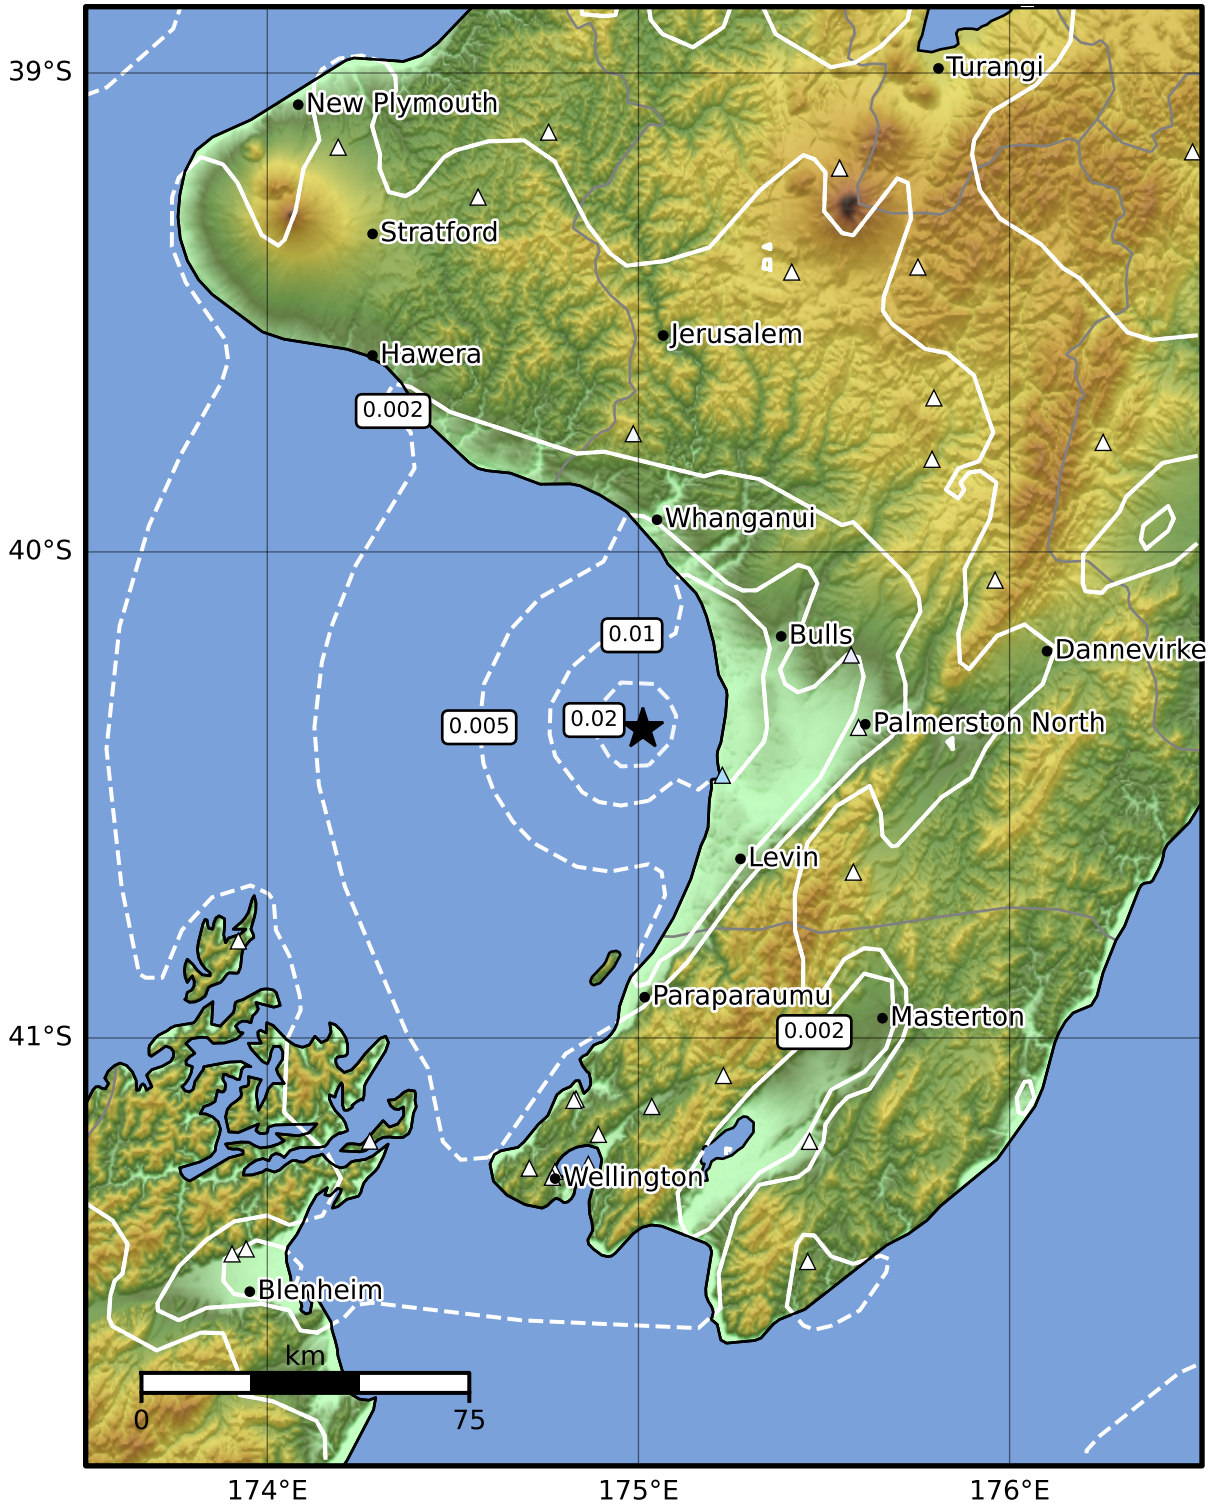

1.0 Second Peak Spectral Acceleration Map GNS Science

ShakeMap: Manawatu

Aug 14, 2024 19:40:35 UTC M3.3 S40.37 E175.01 Depth: 5.0km ID:2024p613026

Scale based on Moratalla et al.(2021) and Worden et al.(2012) Version 6: Processed 2024-08-15T01:43:00Z

△ Seismic Instrument ○ Reported Intensity ★ Epicenter