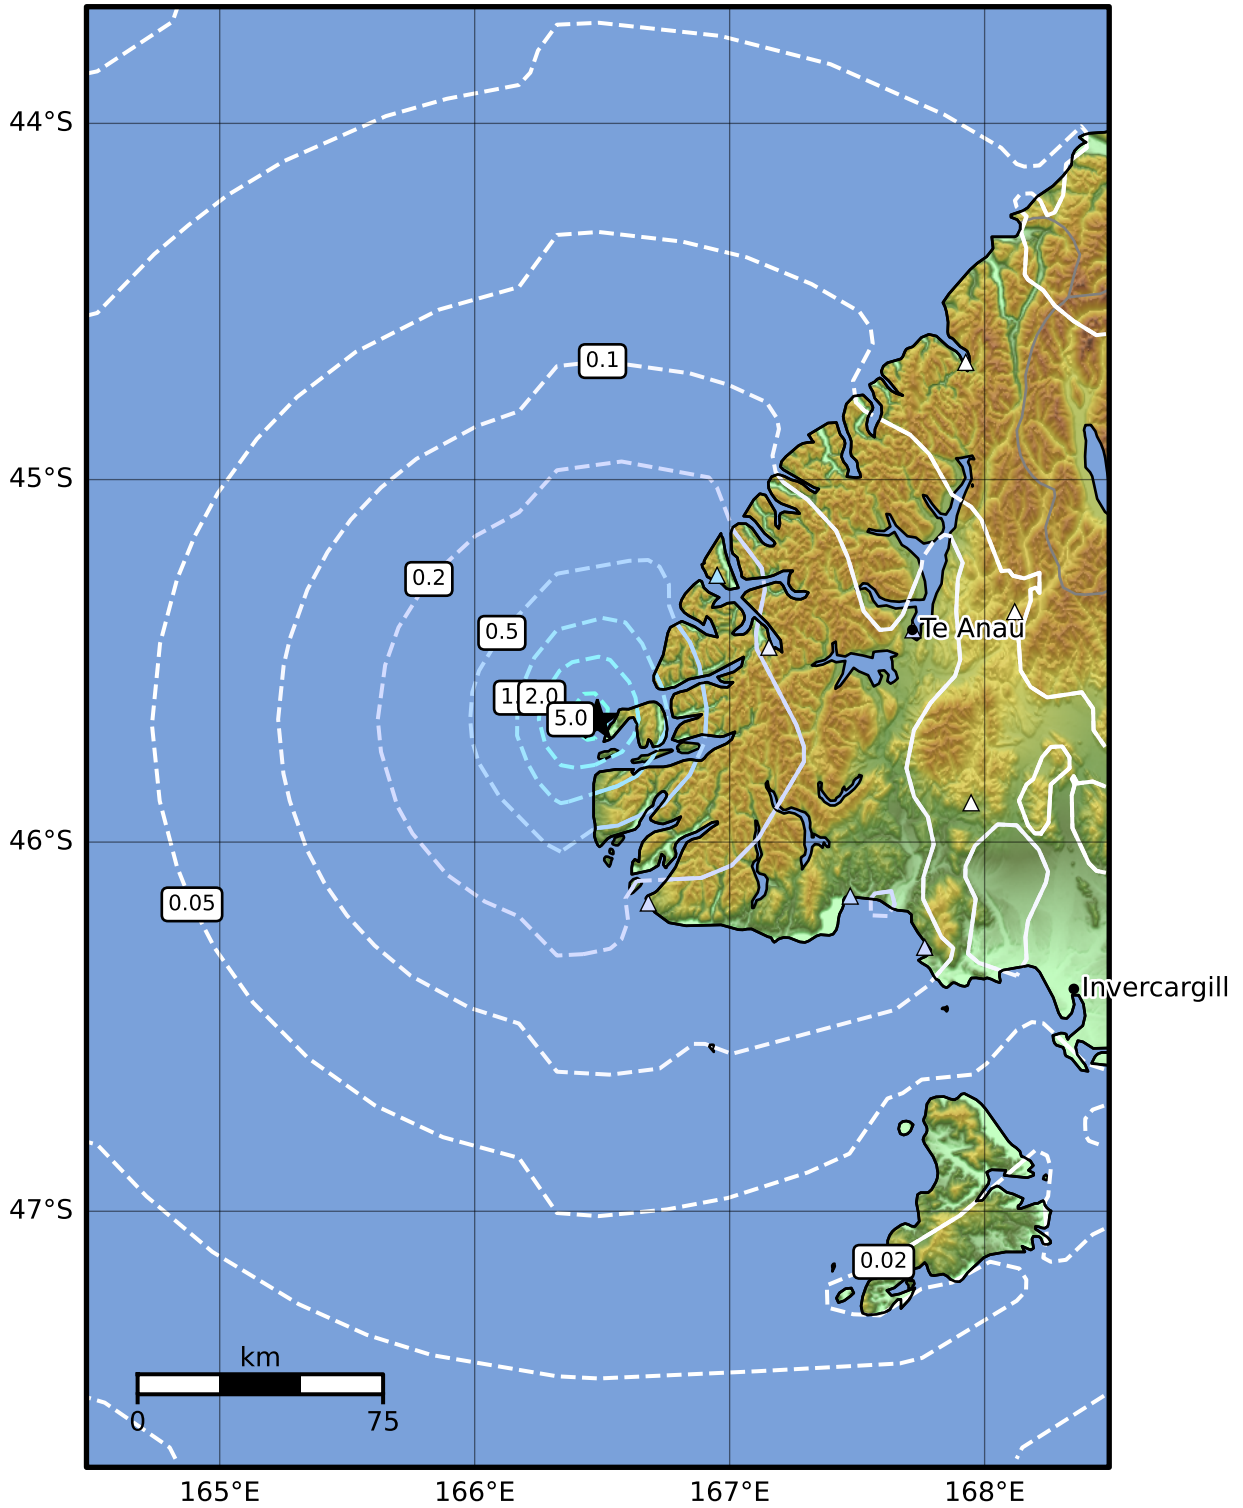

0.3 Second Peak Spectral Acceleration Map GNS Science
 ShakeMap: Fiordland

Aug 15, 2024 10:07:34 UTC M4.3 S45.67 E166.48 Depth: 3.3km ID:2024p614654

SA(0.3) (%g)	0.1	0.2	0.5	1	2	5	10	20	50	100	200
--------------	-----	-----	-----	---	---	---	----	----	----	-----	-----

Scale based on Moratalla et al.(2021) and Worden et al.(2012) Version 1: Processed 2024-08-15T10:13:09Z

△ Seismic Instrument ○ Reported Intensity ★ Epicenter