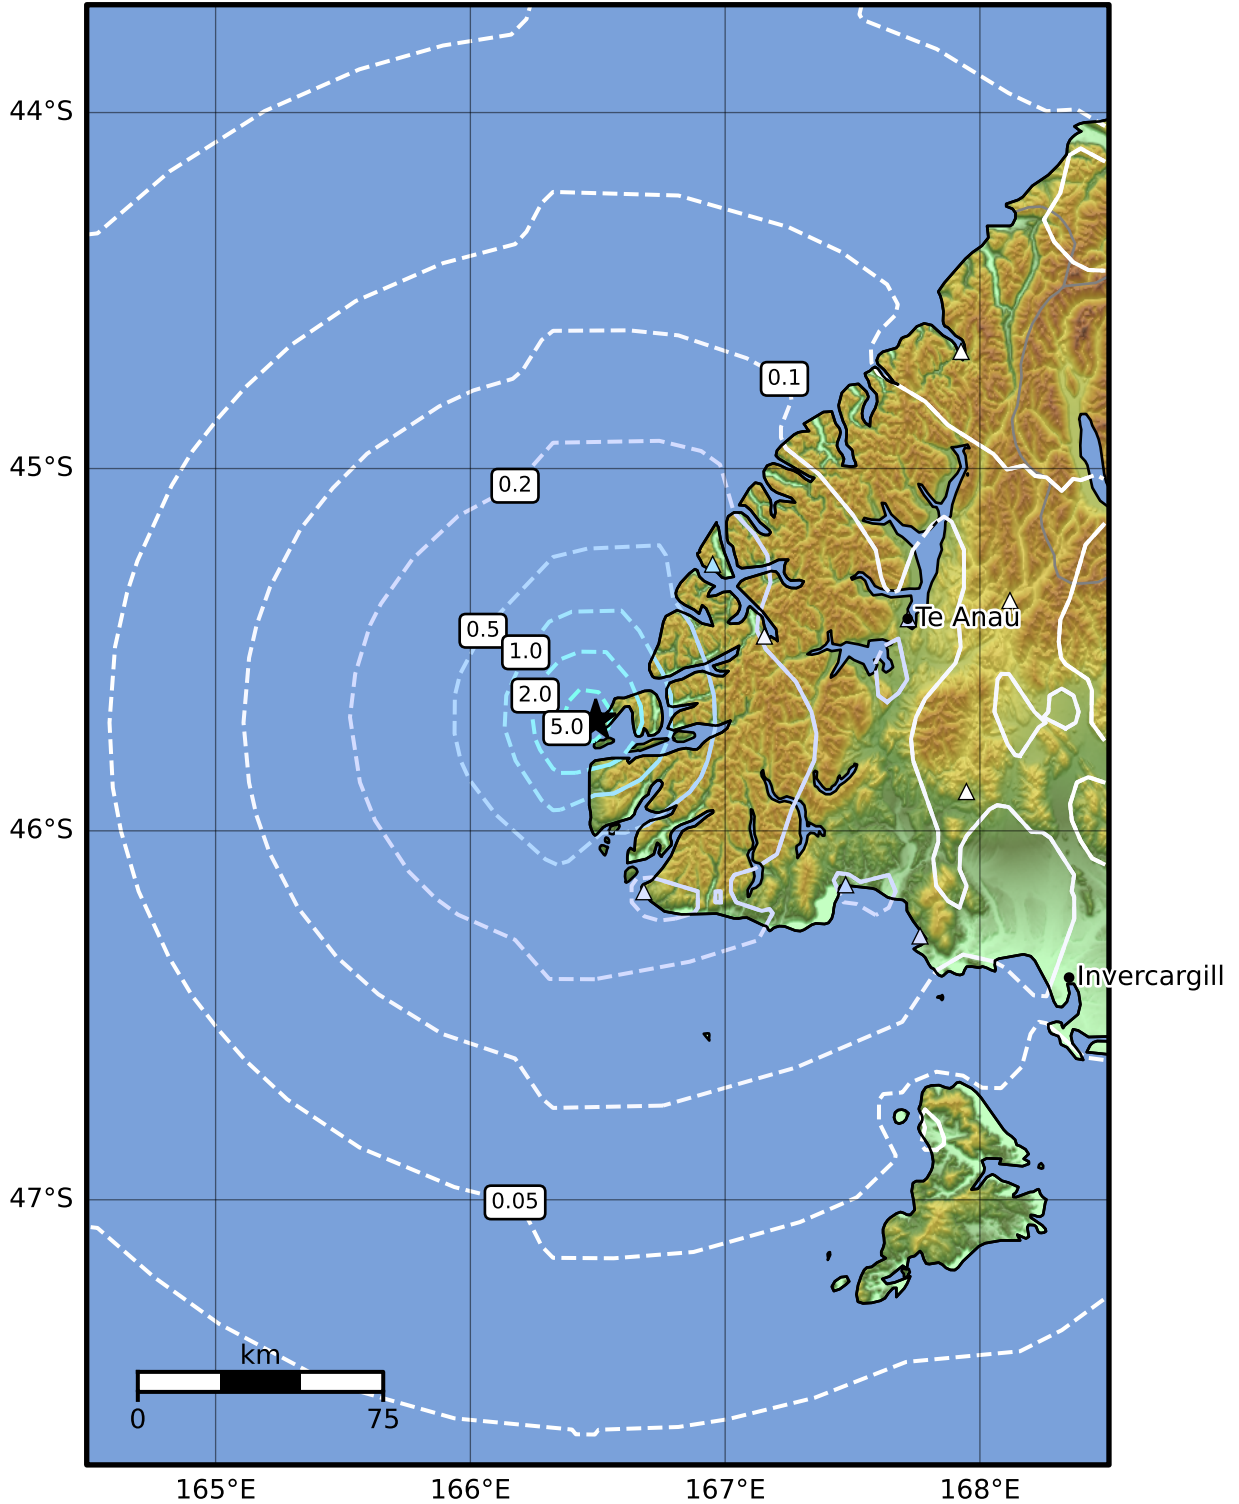

0.3 Second Peak Spectral Acceleration Map GNS Science
ShakeMap: Fiordland

Aug 15, 2024 10:07:34 UTC M4.4 S45.70 E166.49 Depth: 2.2km ID:2024p614654

SA(0.3) (%g)	0.1	0.2	0.5	1	2	5	10	20	50	100	200
--------------	-----	-----	-----	---	---	---	----	----	----	-----	-----

Scale based on Moratalla et al.(2021) and Worden et al.(2012) Version 1: Processed 2024-08-15T10:15:49Z

△ Seismic Instrument ○ Reported Intensity ★ Epicenter