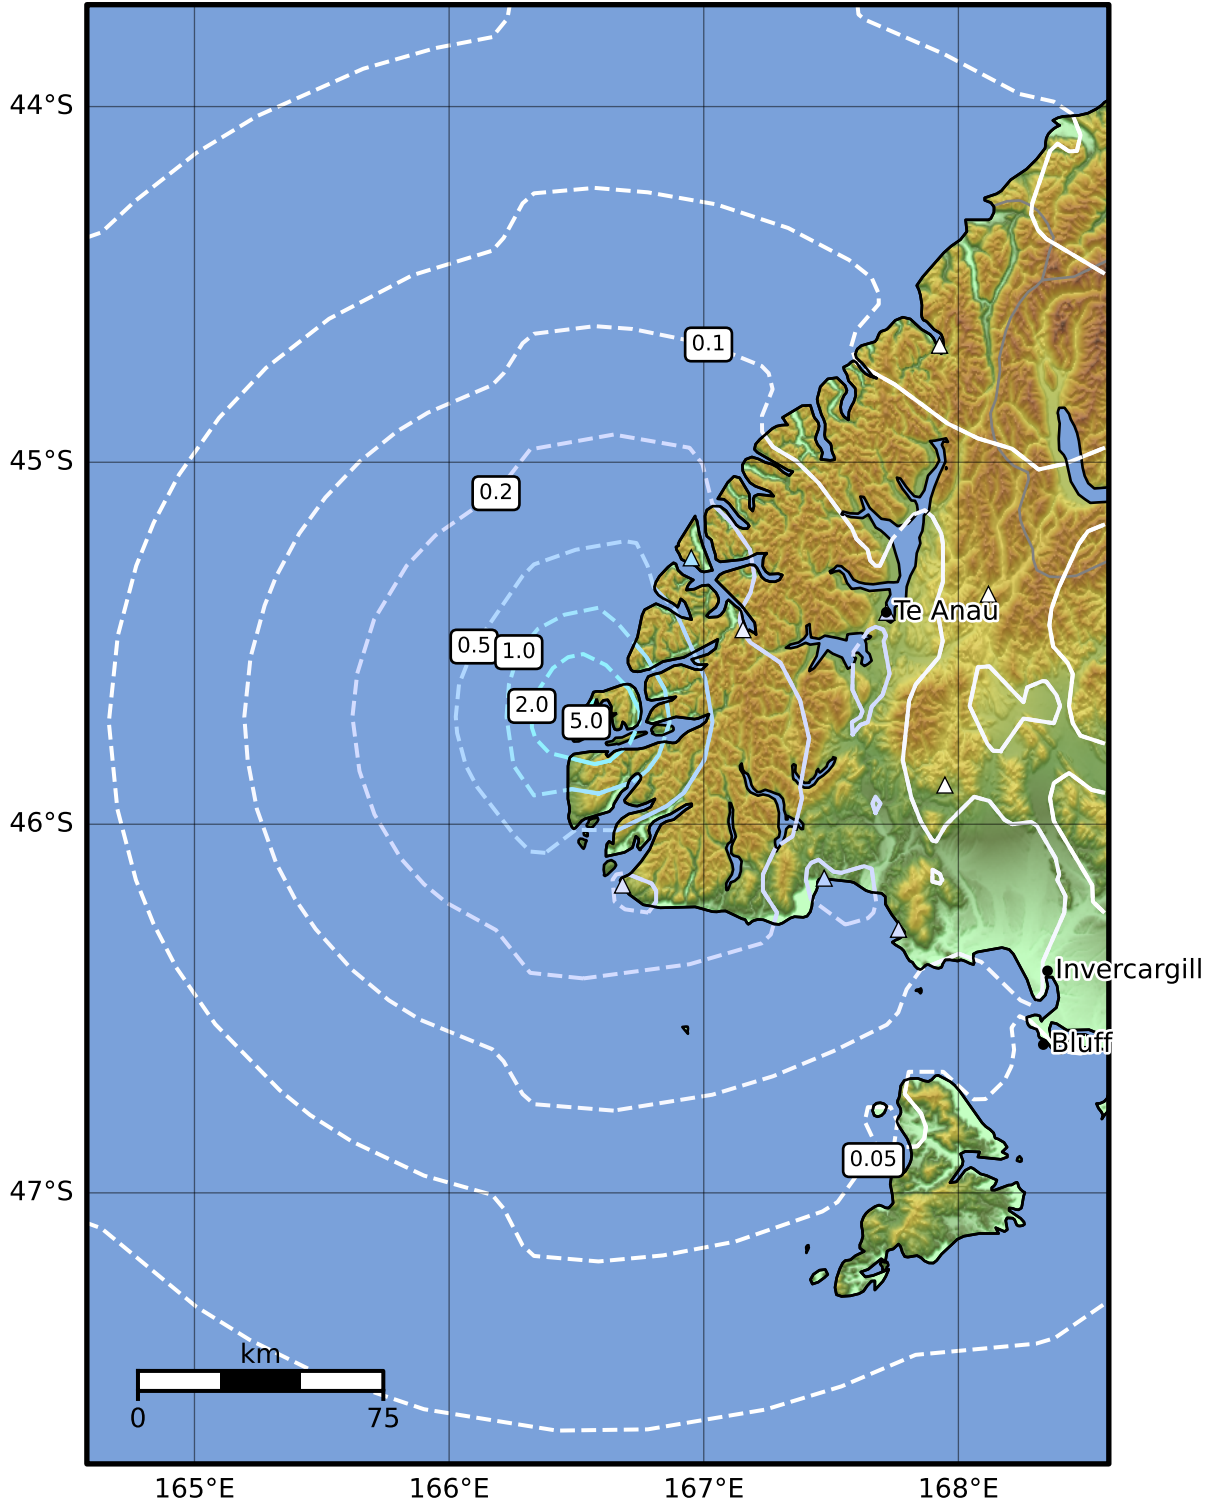

0.3 Second Peak Spectral Acceleration Map GNS Science  
ShakeMap: Fiordland

Aug 15, 2024 10:07:35 UTC M4.4 S45.71 E166.58 Depth: 5.0km ID:2024p614654

SA(0.3) (%g)	0.1	0.2	0.5	1	2	5	10	20	50	100	200
--------------	-----	-----	-----	---	---	---	----	----	----	-----	-----

Scale based on Moratalla et al.(2021) and Worden et al.(2012) Version 3: Processed 2024-08-15T10:31:26Z

△ Seismic Instrument ○ Reported Intensity ★ Epicenter