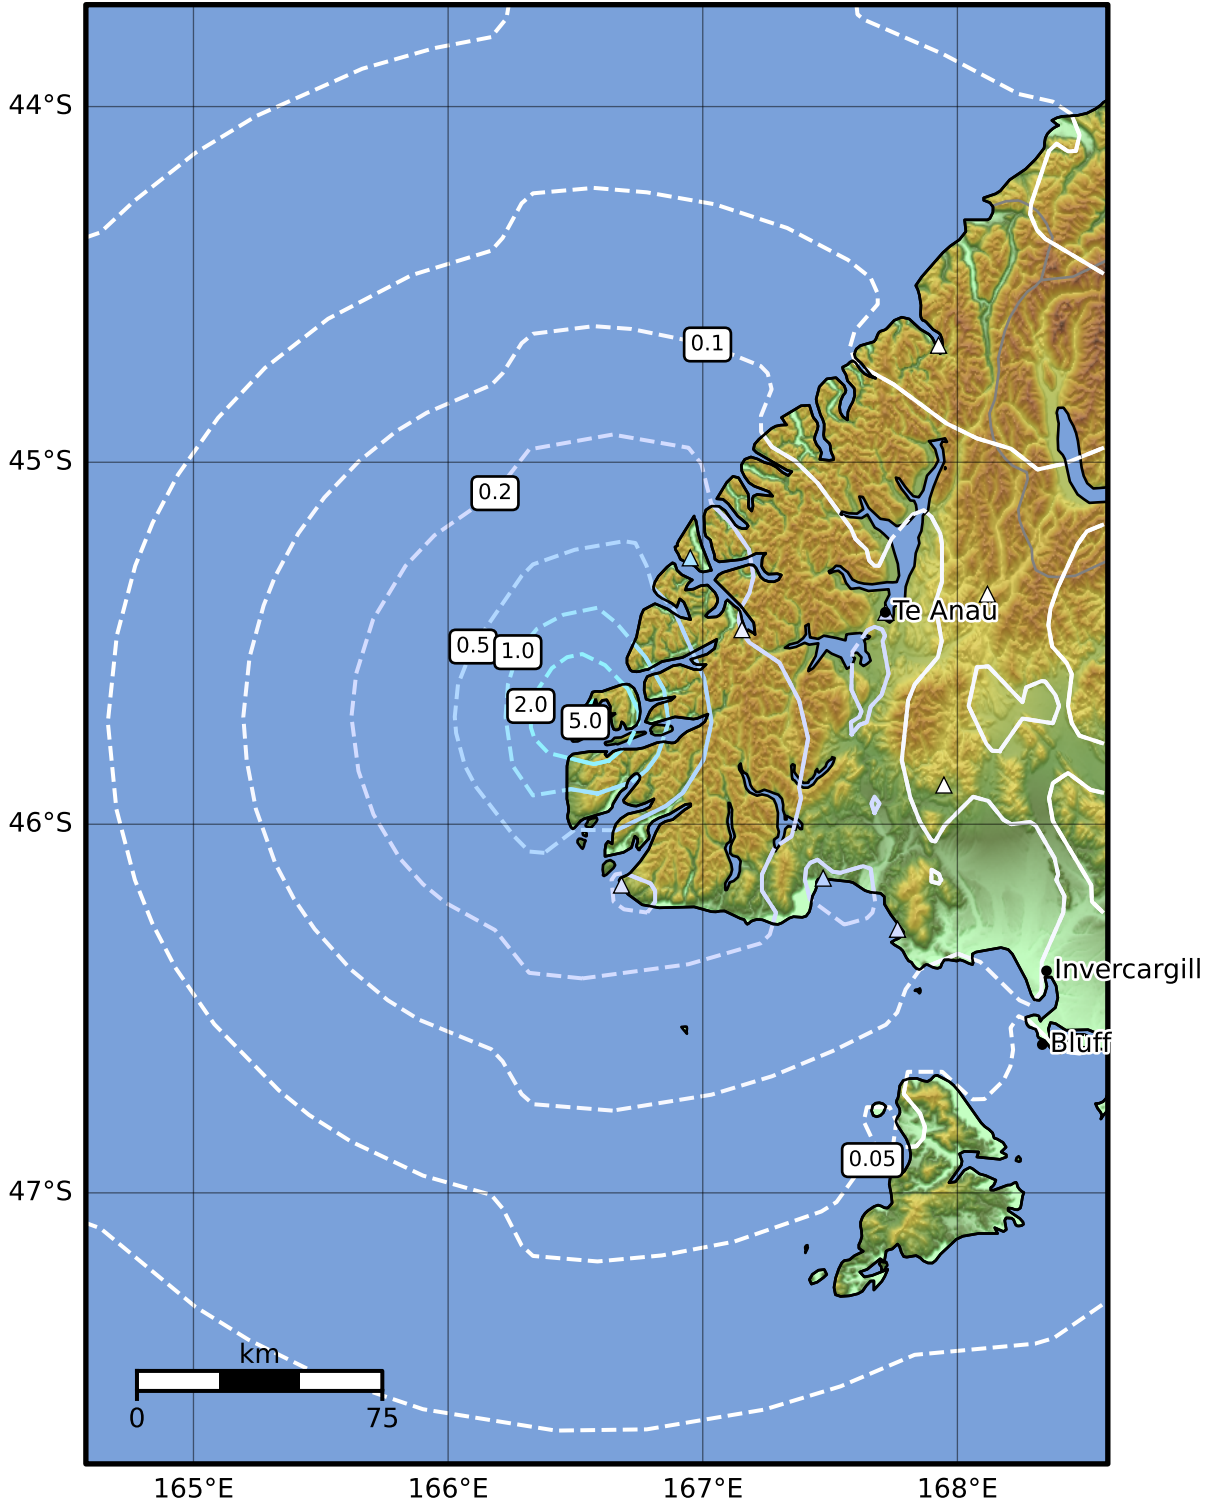

0.3 Second Peak Spectral Acceleration Map GNS Science
ShakeMap: Fiordland

Aug 15, 2024 10:07:35 UTC M4.4 S45.71 E166.58 Depth: 5.0km ID:2024p614654

SA(0.3) (%g)	0.1	0.2	0.5	1	2	5	10	20	50	100	200
--------------	-----	-----	-----	---	---	---	----	----	----	-----	-----

Scale based on Moratalla et al.(2021) and Worden et al.(2012) Version 3: Processed 2024-08-15T10:39:21Z

△ Seismic Instrument ○ Reported Intensity ★ Epicenter