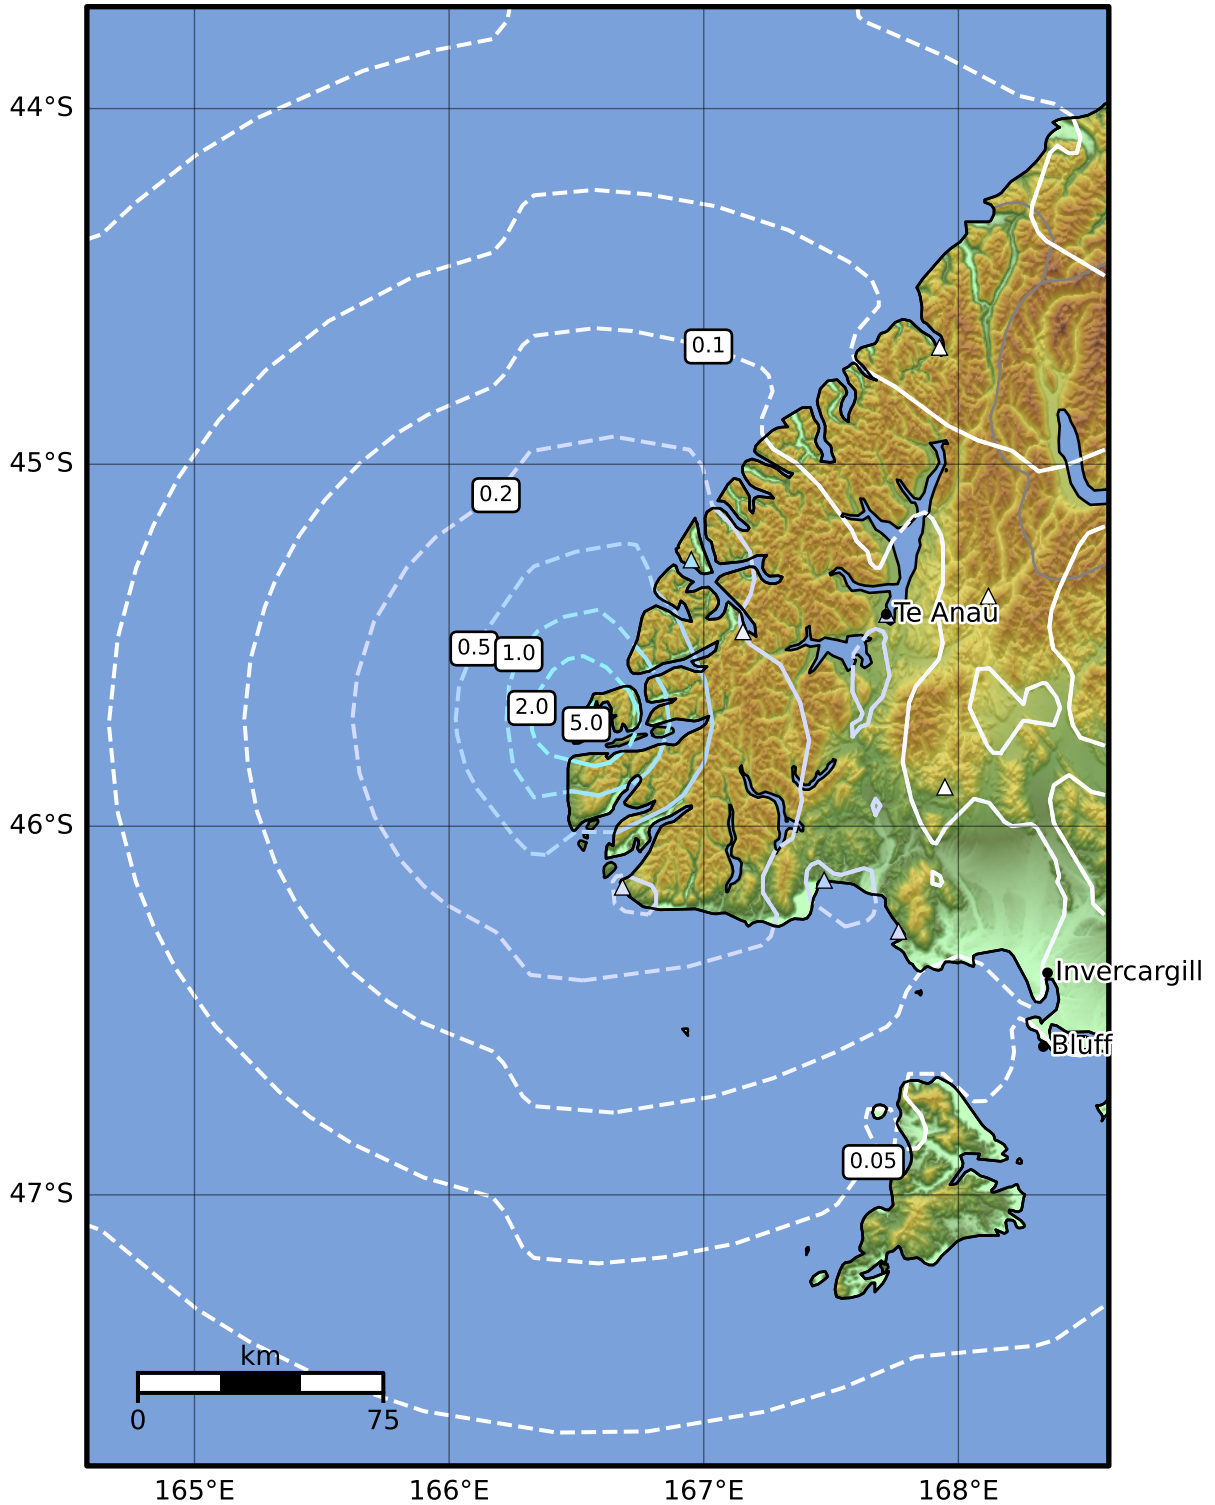

0.3 Second Peak Spectral Acceleration Map GNS Science
ShakeMap: Fiordland

Aug 15, 2024 10:07:35 UTC M4.4 S45.71 E166.58 Depth: 5.0km ID:2024p614654

SA(0.3) (%g)	0.1	0.2	0.5	1	2	5	10	20	50	100	200
--------------	-----	-----	-----	---	---	---	----	----	----	-----	-----

Scale based on Moratalla et al.(2021) and Worden et al.(2012) Version 4: Processed 2024-08-15T11:09:25Z

△ Seismic Instrument ○ Reported Intensity ★ Epicenter