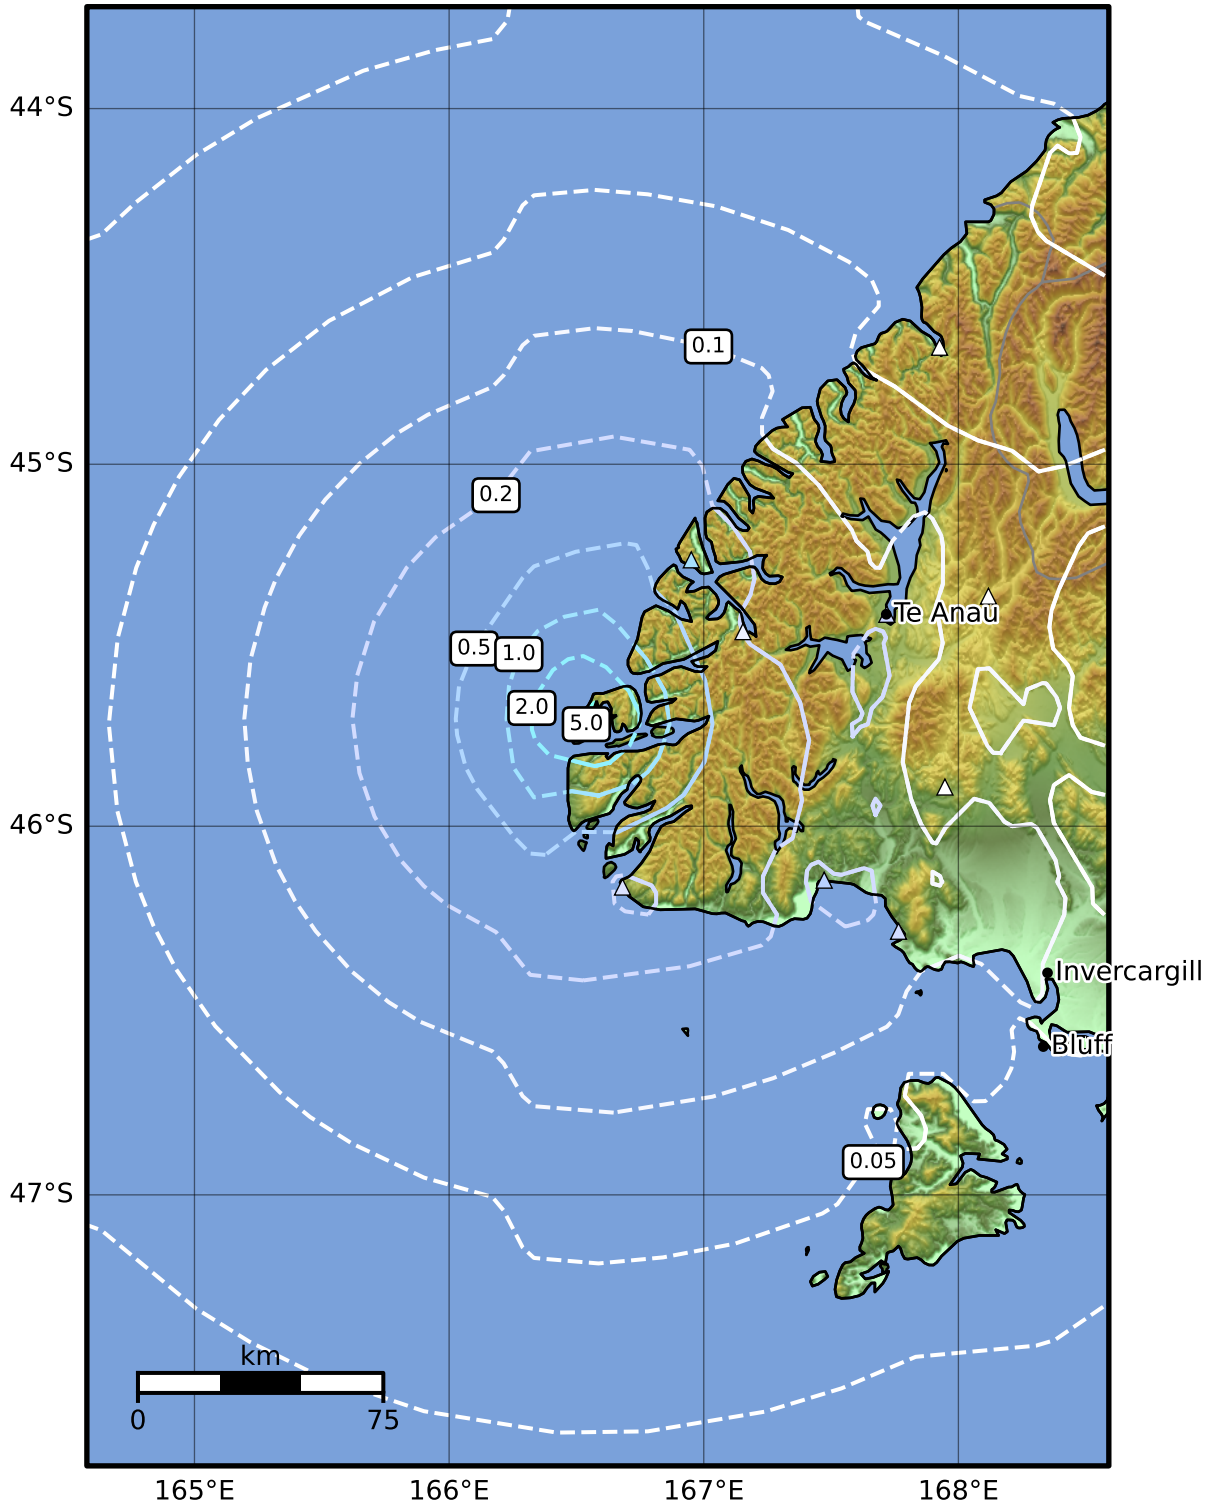

0.3 Second Peak Spectral Acceleration Map GNS Science
ShakeMap: Fiordland

Aug 15, 2024 10:07:35 UTC M4.4 S45.71 E166.58 Depth: 5.0km ID:2024p614654

SA(0.3) (%g)	0.1	0.2	0.5	1	2	5	10	20	50	100	200
--------------	-----	-----	-----	---	---	---	----	----	----	-----	-----

Scale based on Moratalla et al.(2021) and Worden et al.(2012) Version 5: Processed 2024-08-15T12:09:24Z

△ Seismic Instrument ○ Reported Intensity ★ Epicenter