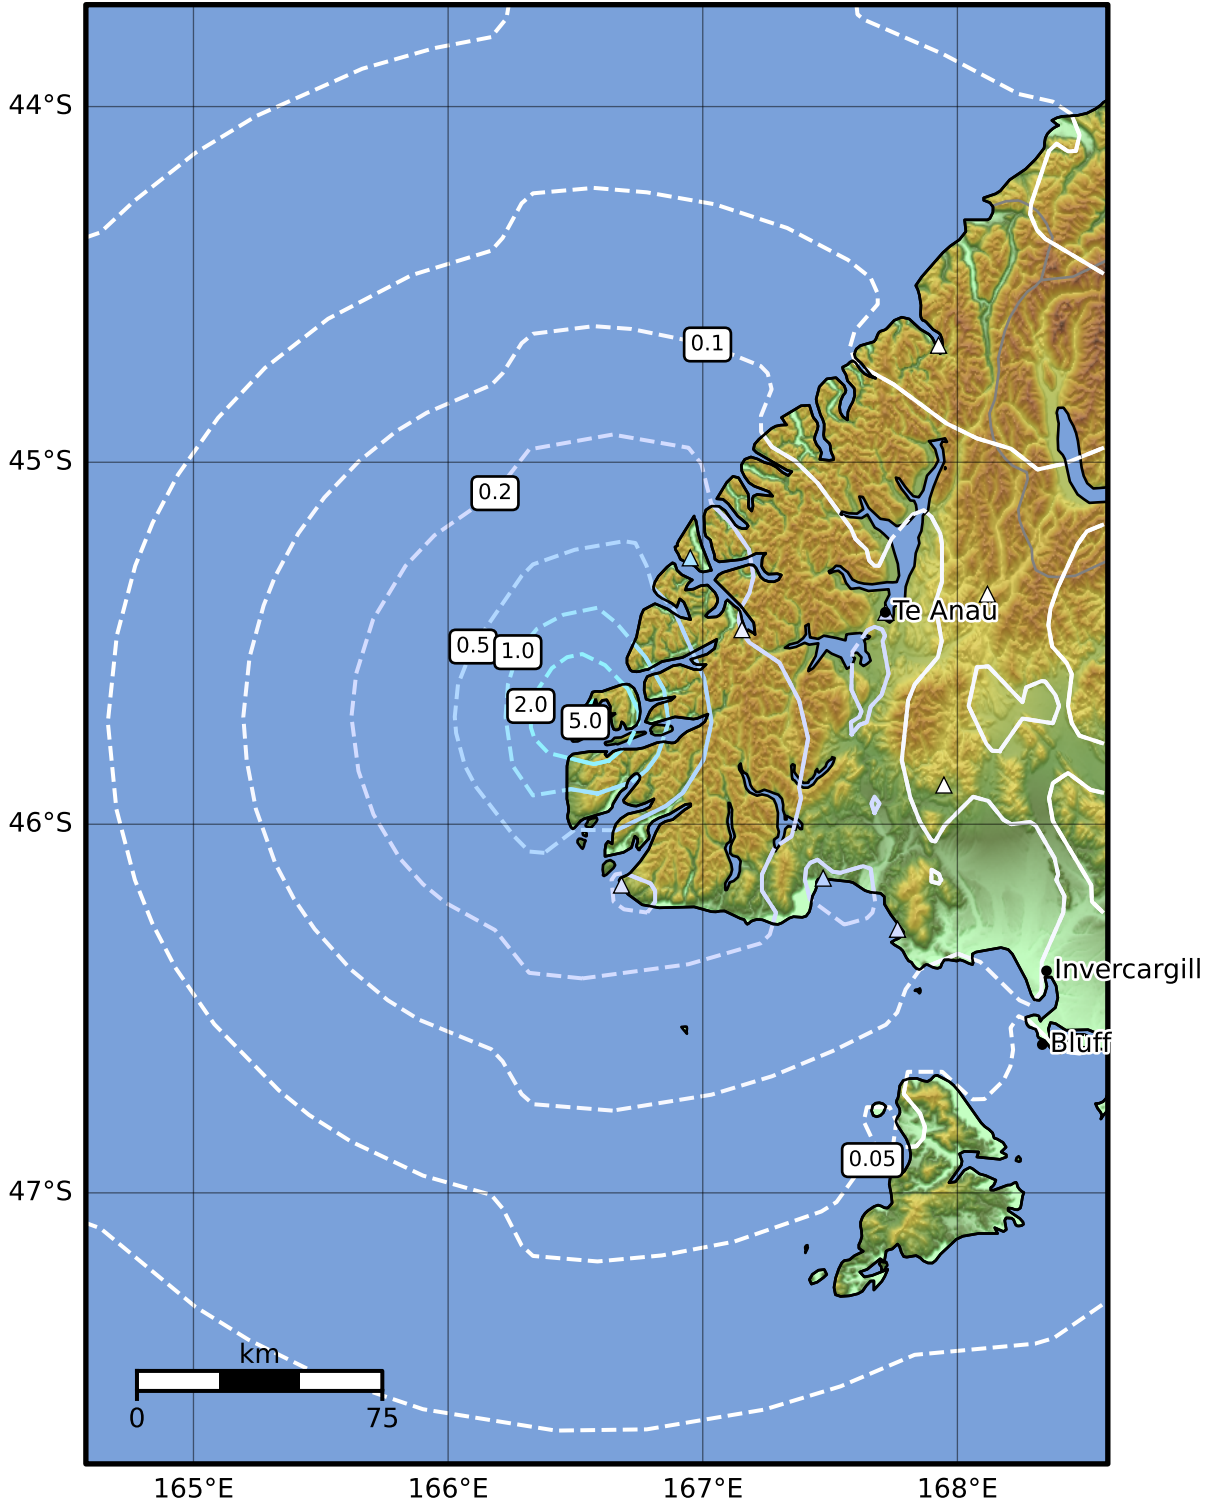

0.3 Second Peak Spectral Acceleration Map GNS Science  
ShakeMap: Fiordland

Aug 15, 2024 10:07:35 UTC M4.4 S45.71 E166.58 Depth: 5.0km ID:2024p614654

SA(0.3) (%g)	0.1	0.2	0.5	1	2	5	10	20	50	100	200
--------------	-----	-----	-----	---	---	---	----	----	----	-----	-----

Scale based on Moratalla et al.(2021) and Worden et al.(2012) Version 6: Processed 2024-08-15T13:09:26Z

△ Seismic Instrument ○ Reported Intensity ★ Epicenter