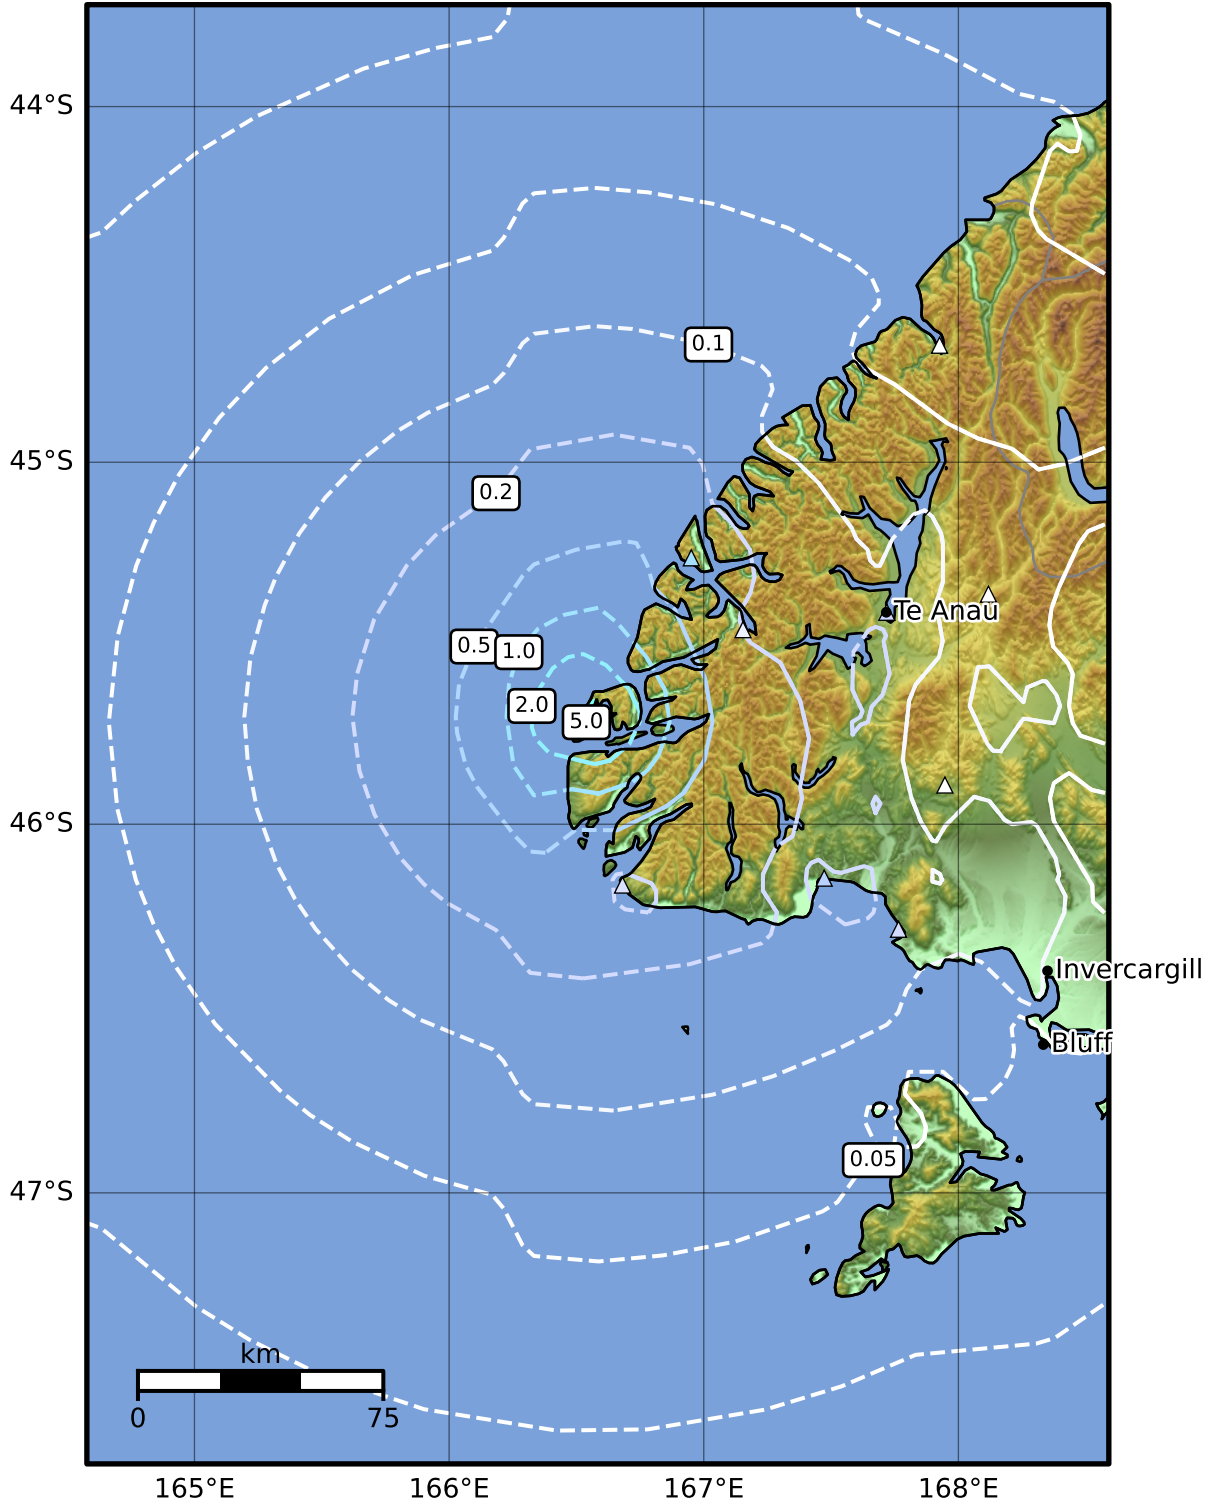

0.3 Second Peak Spectral Acceleration Map GNS Science  
ShakeMap: Fiordland

Aug 15, 2024 10:07:35 UTC M4.4 S45.71 E166.58 Depth: 5.0km ID:2024p614654

SA(0.3) (%g)	0.1	0.2	0.5	1	2	5	10	20	50	100	200
--------------	-----	-----	-----	---	---	---	----	----	----	-----	-----

Scale based on Moratalla et al.(2021) and Worden et al.(2012) Version 7: Processed 2024-08-15T16:09:42Z

△ Seismic Instrument ○ Reported Intensity ★ Epicenter