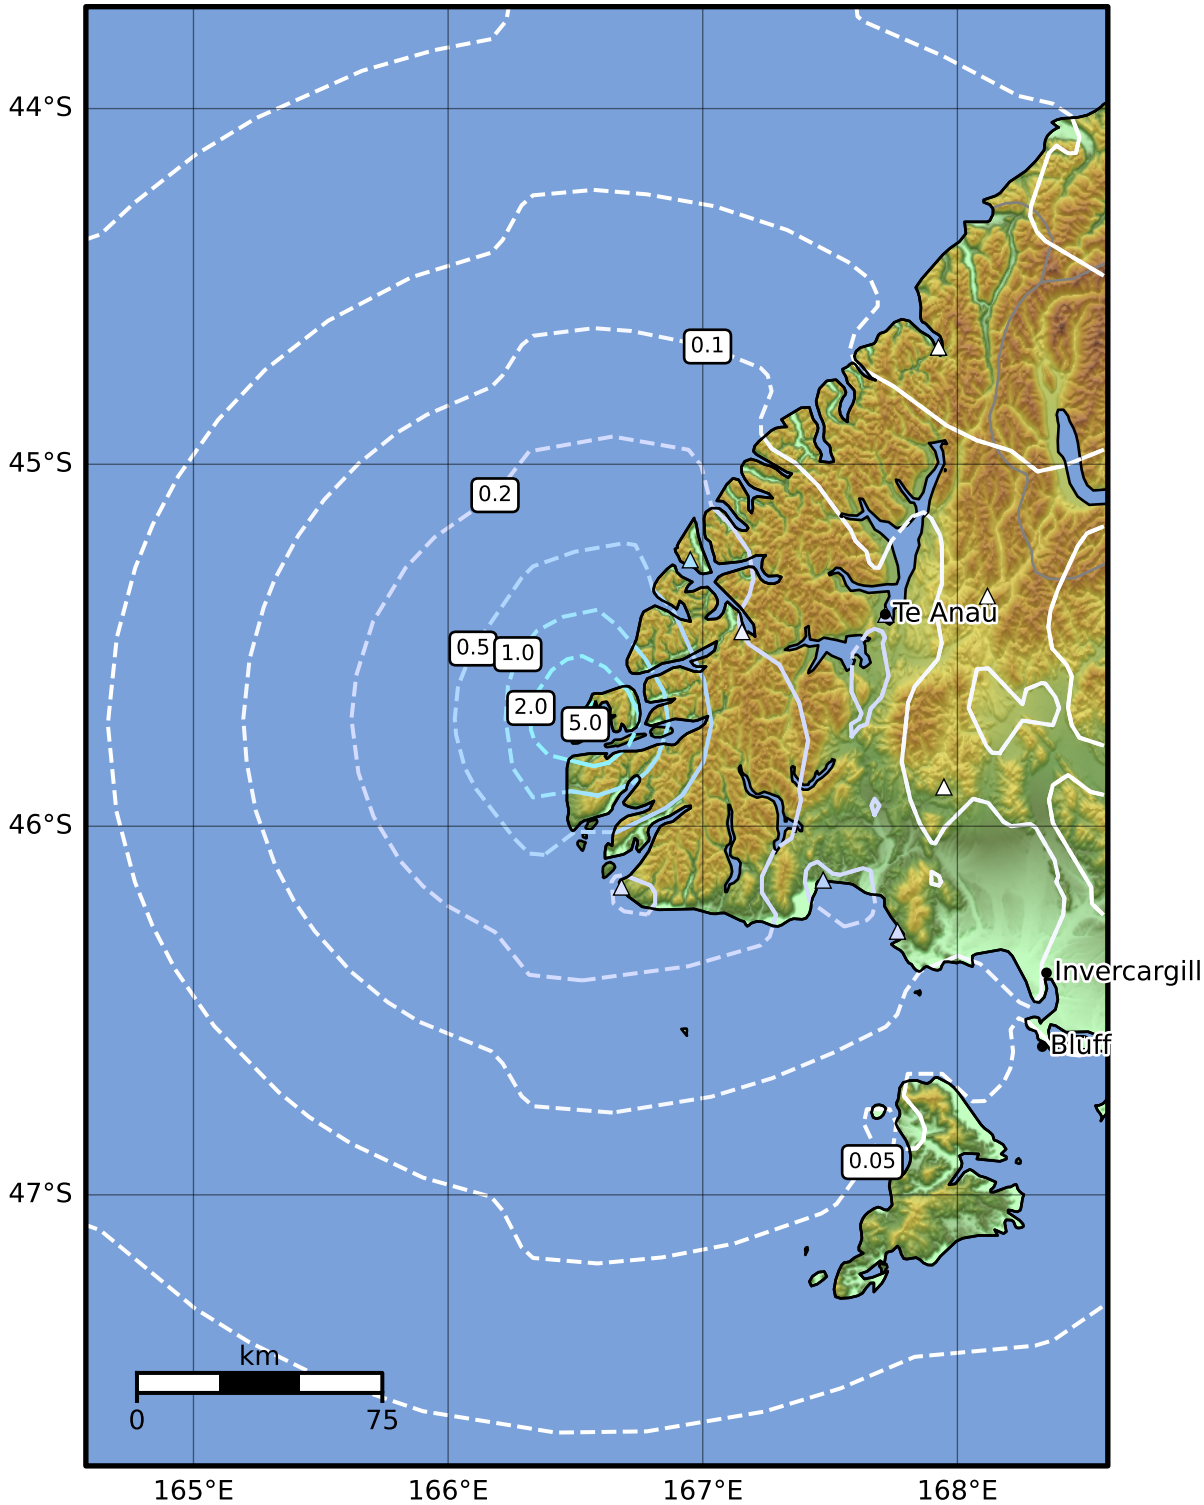

0.3 Second Peak Spectral Acceleration Map GNS Science  
ShakeMap: Fiordland

Aug 15, 2024 10:07:35 UTC M4.4 S45.71 E166.58 Depth: 5.0km ID:2024p614654

SA(0.3) (%g)	0.1	0.2	0.5	1	2	5	10	20	50	100	200
--------------	-----	-----	-----	---	---	---	----	----	----	-----	-----

Scale based on Moratalla et al.(2021) and Worden et al.(2012) Version 8: Processed 2024-08-16T10:09:53Z

△ Seismic Instrument ○ Reported Intensity ★ Epicenter