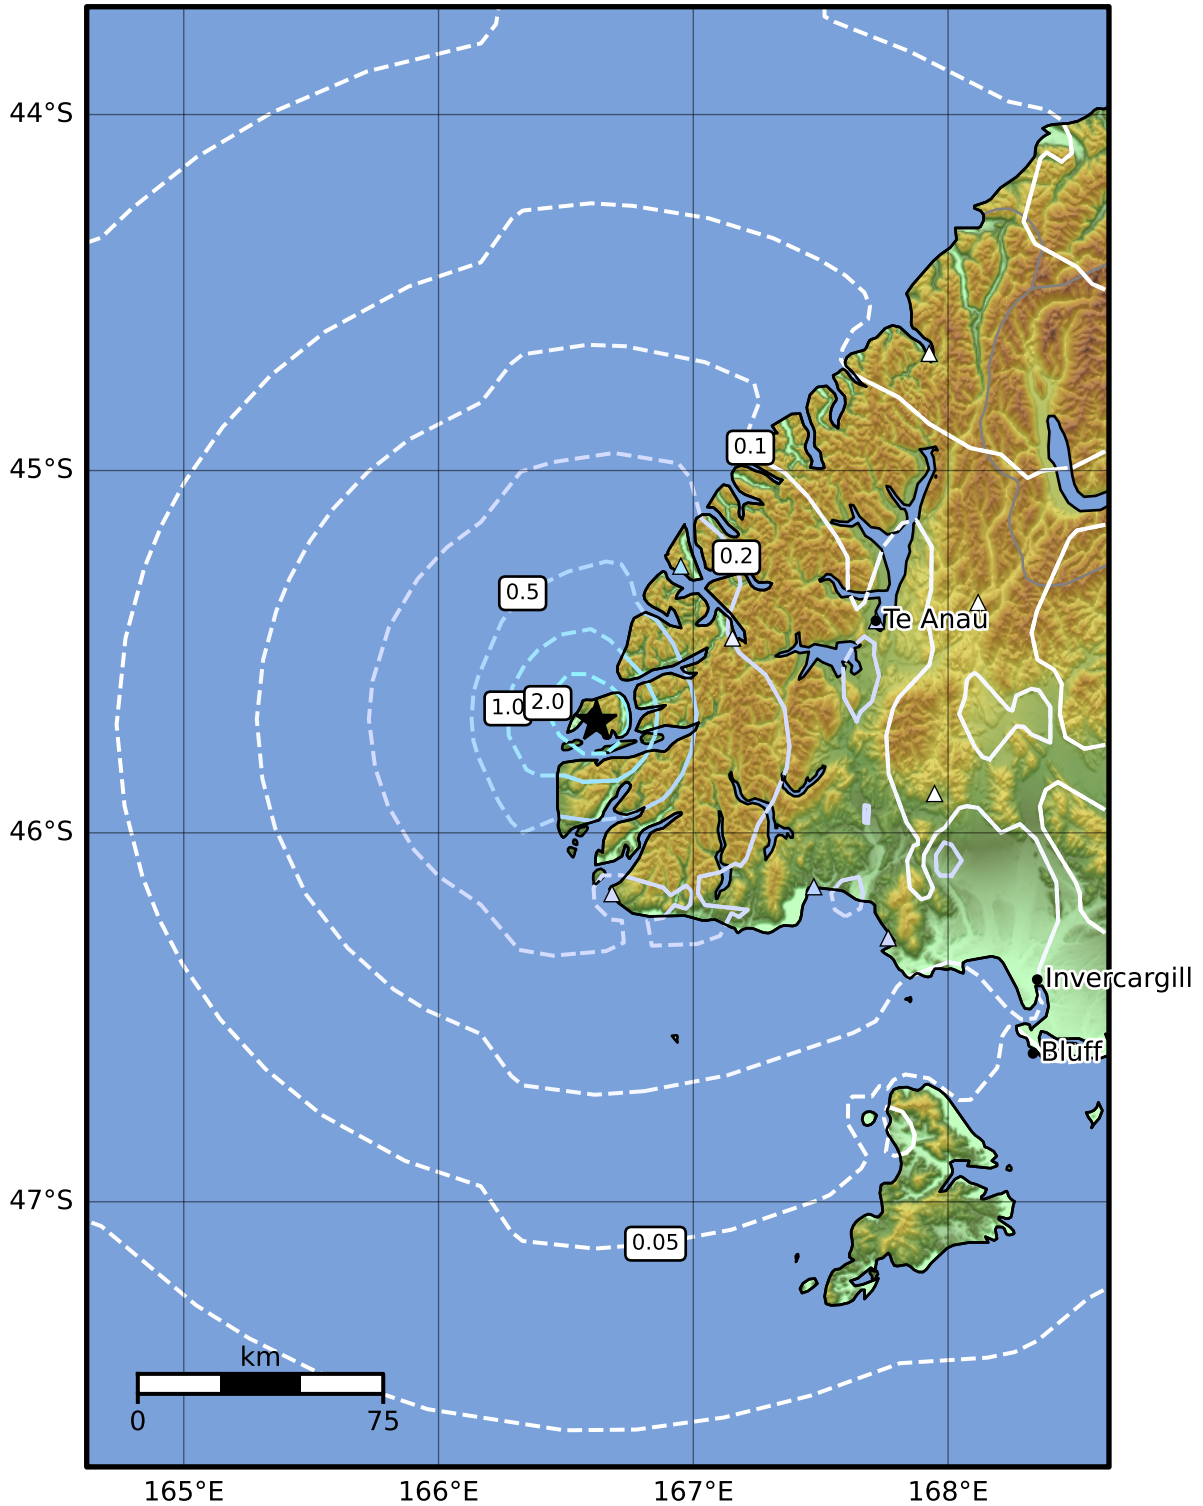

0.3 Second Peak Spectral Acceleration Map GNS Science  
ShakeMap: Fiordland

Aug 15, 2024 10:07:35 UTC M4.3 S45.70 E166.62 Depth: 5.0km ID:2024p614654

SA(0.3) (%g)	0.1	0.2	0.5	1	2	5	10	20	50	100	200
--------------	-----	-----	-----	---	---	---	----	----	----	-----	-----

Scale based on Moratalla et al.(2021) and Worden et al.(2012) Version 9: Processed 2024-08-22T02:21:04Z

△ Seismic Instrument ○ Reported Intensity ★ Epicenter