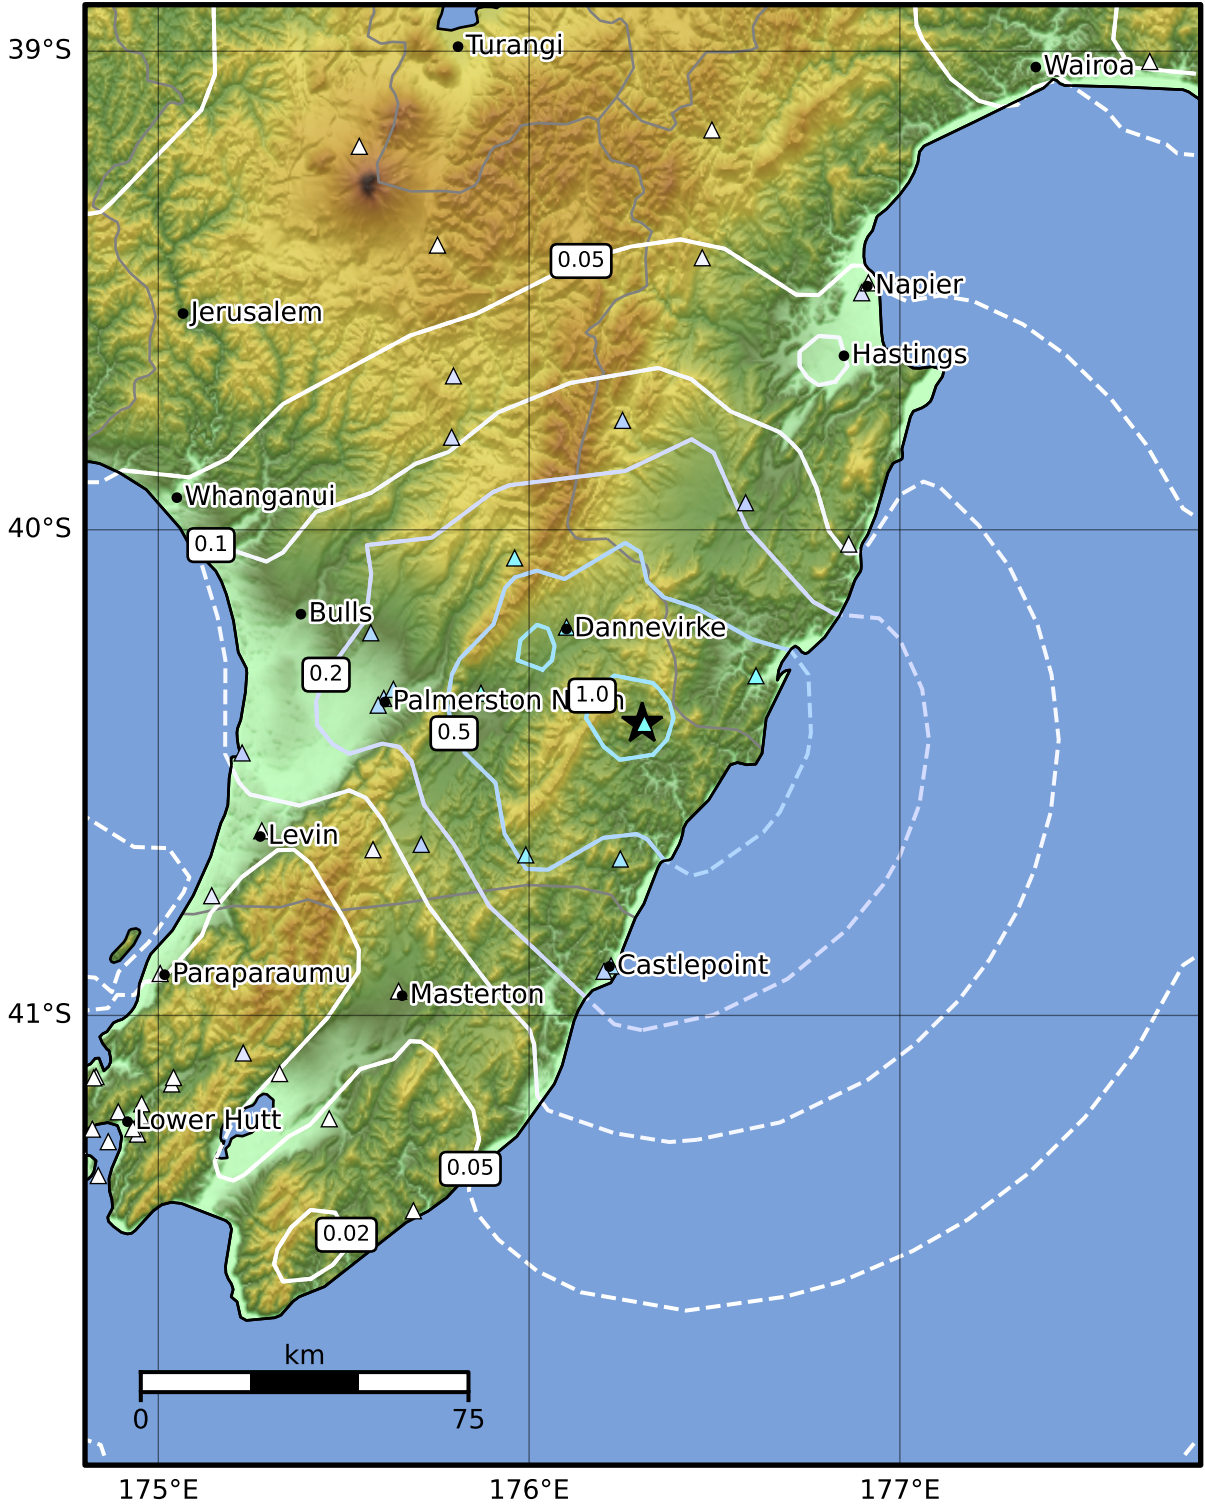

0.3 Second Peak Spectral Acceleration Map GNS Science
ShakeMap: Wairarapa

Aug 18, 2024 20:15:42 UTC M3.9 S40.40 E176.31 Depth: 27.3km ID:2024p623901

SA(0.3) (%g)	0.1	0.2	0.5	1	2	5	10	20	50	100	200
---------------------	------------	------------	------------	----------	----------	----------	-----------	-----------	-----------	------------	------------

Scale based on Moratalla et al.(2021) and Worden et al.(2012) Version 1: Processed 2024-08-18T20:25:53Z

△ Seismic Instrument ○ Reported Intensity ★ Epicenter