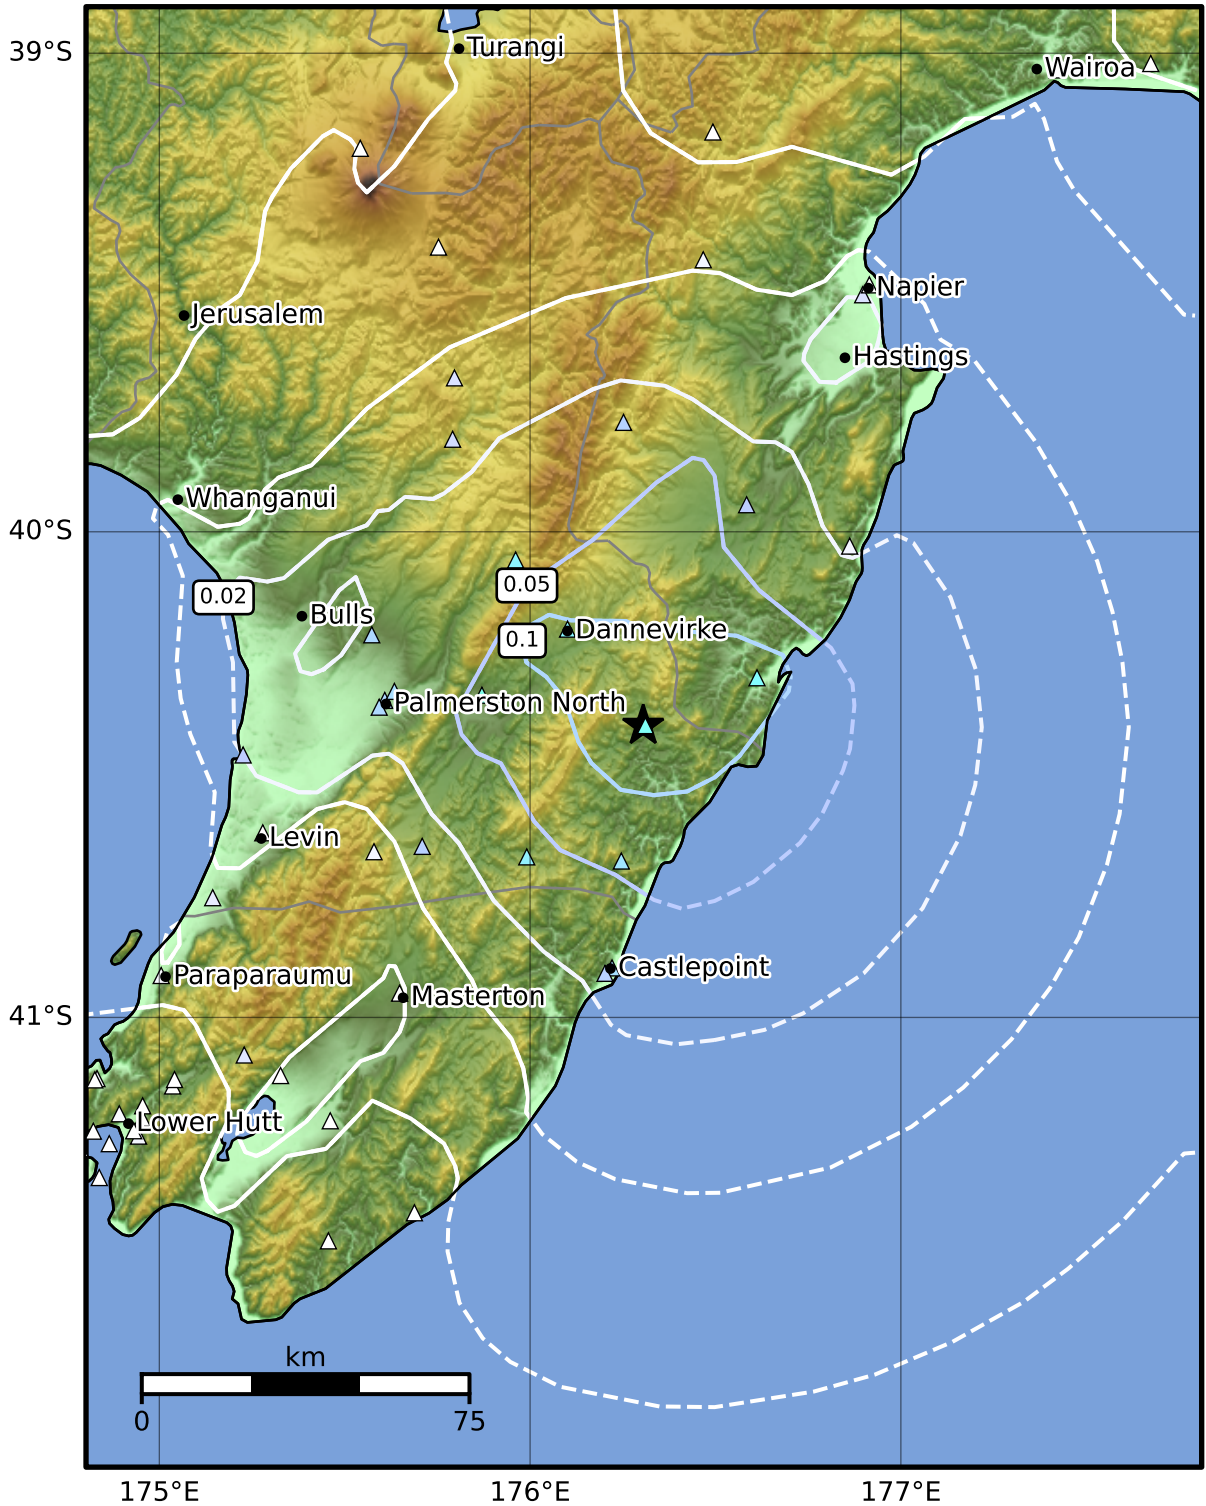

1.0 Second Peak Spectral Acceleration Map GNS Science
 ShakeMap: Wairarapa

Aug 18, 2024 20:15:42 UTC M3.9 S40.40 E176.31 Depth: 27.3km ID:2024p623901

SA(1.0) (%g)	0.1	0.2	0.5	1	2	5	10	20	50	100	200
---------------------	------------	------------	------------	----------	----------	----------	-----------	-----------	-----------	------------	------------

Scale based on Moratalla et al.(2021) and Worden et al.(2012) Version 1: Processed 2024-08-18T20:25:53Z

△ Seismic Instrument ○ Reported Intensity ★ Epicenter