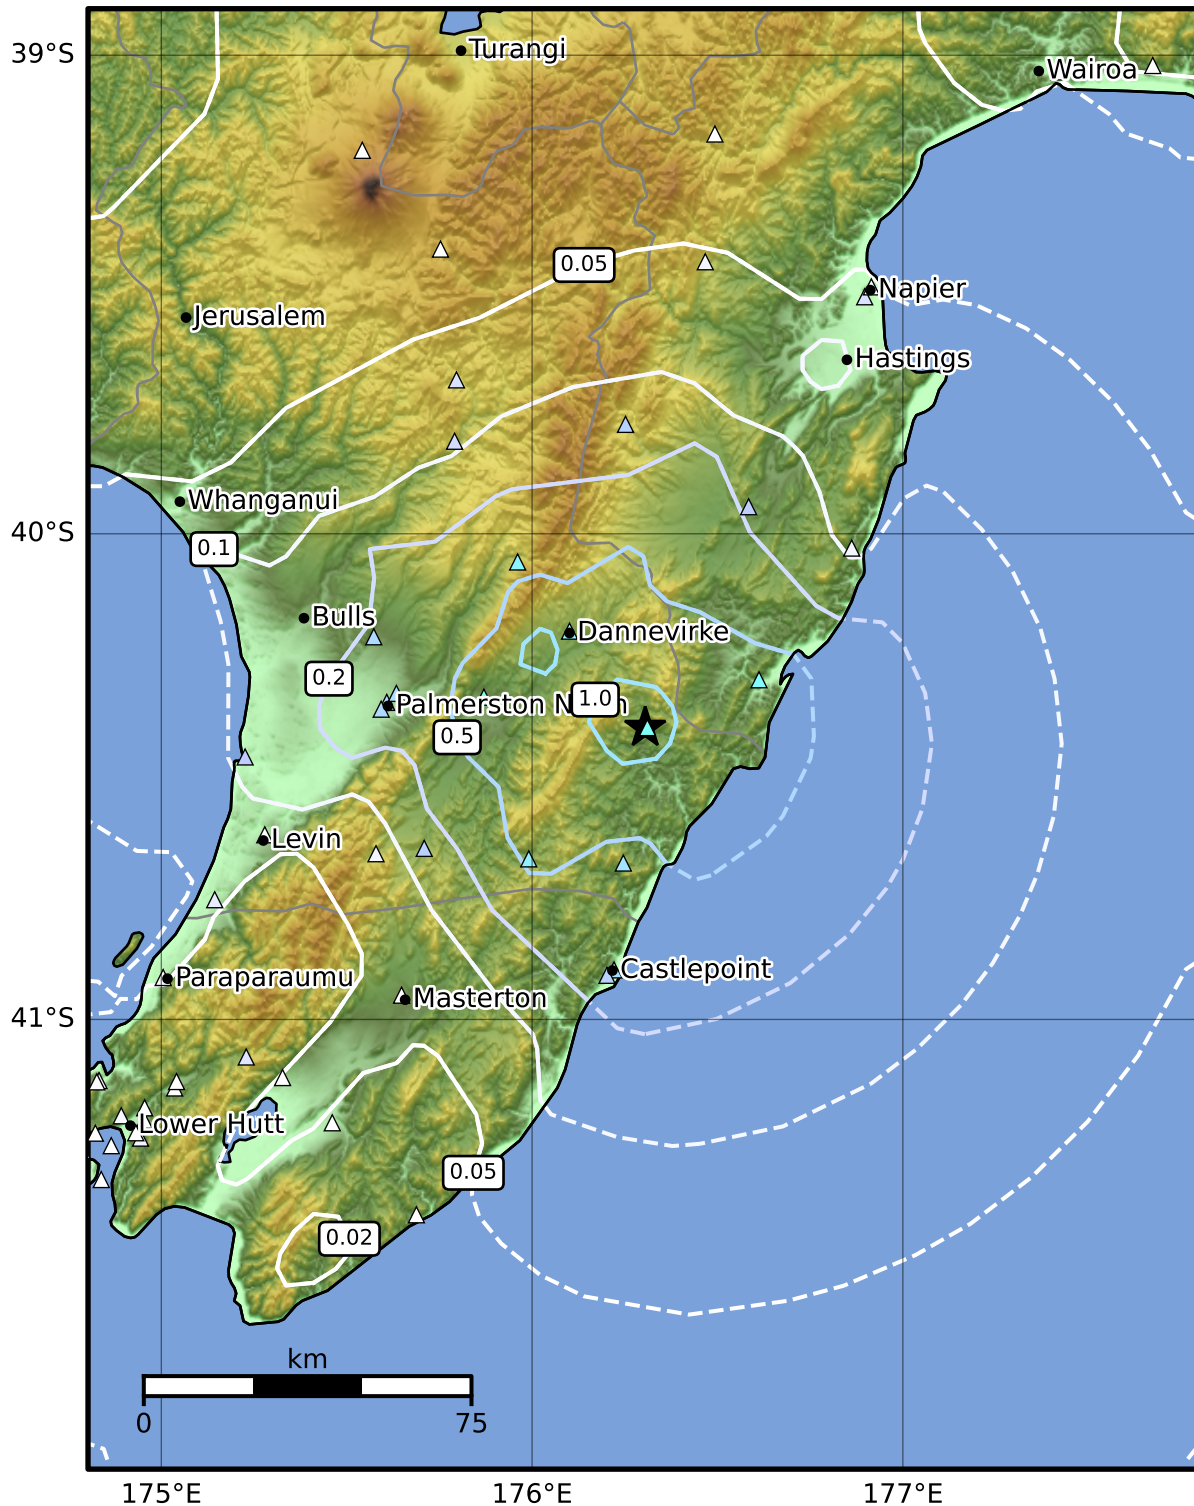

0.3 Second Peak Spectral Acceleration Map GNS Science  
ShakeMap: Wairarapa

Aug 18, 2024 20:15:42 UTC M3.9 S40.40 E176.31 Depth: 27.3km ID:2024p623901

SA(0.3) (%g)	0.1	0.2	0.5	1	2	5	10	20	50	100	200
--------------	-----	-----	-----	---	---	---	----	----	----	-----	-----

Scale based on Moratalla et al.(2021) and Worden et al.(2012) Version 2: Processed 2024-08-18T20:28:50Z  
 Δ Seismic Instrument ○ Reported Intensity ★ Epicenter