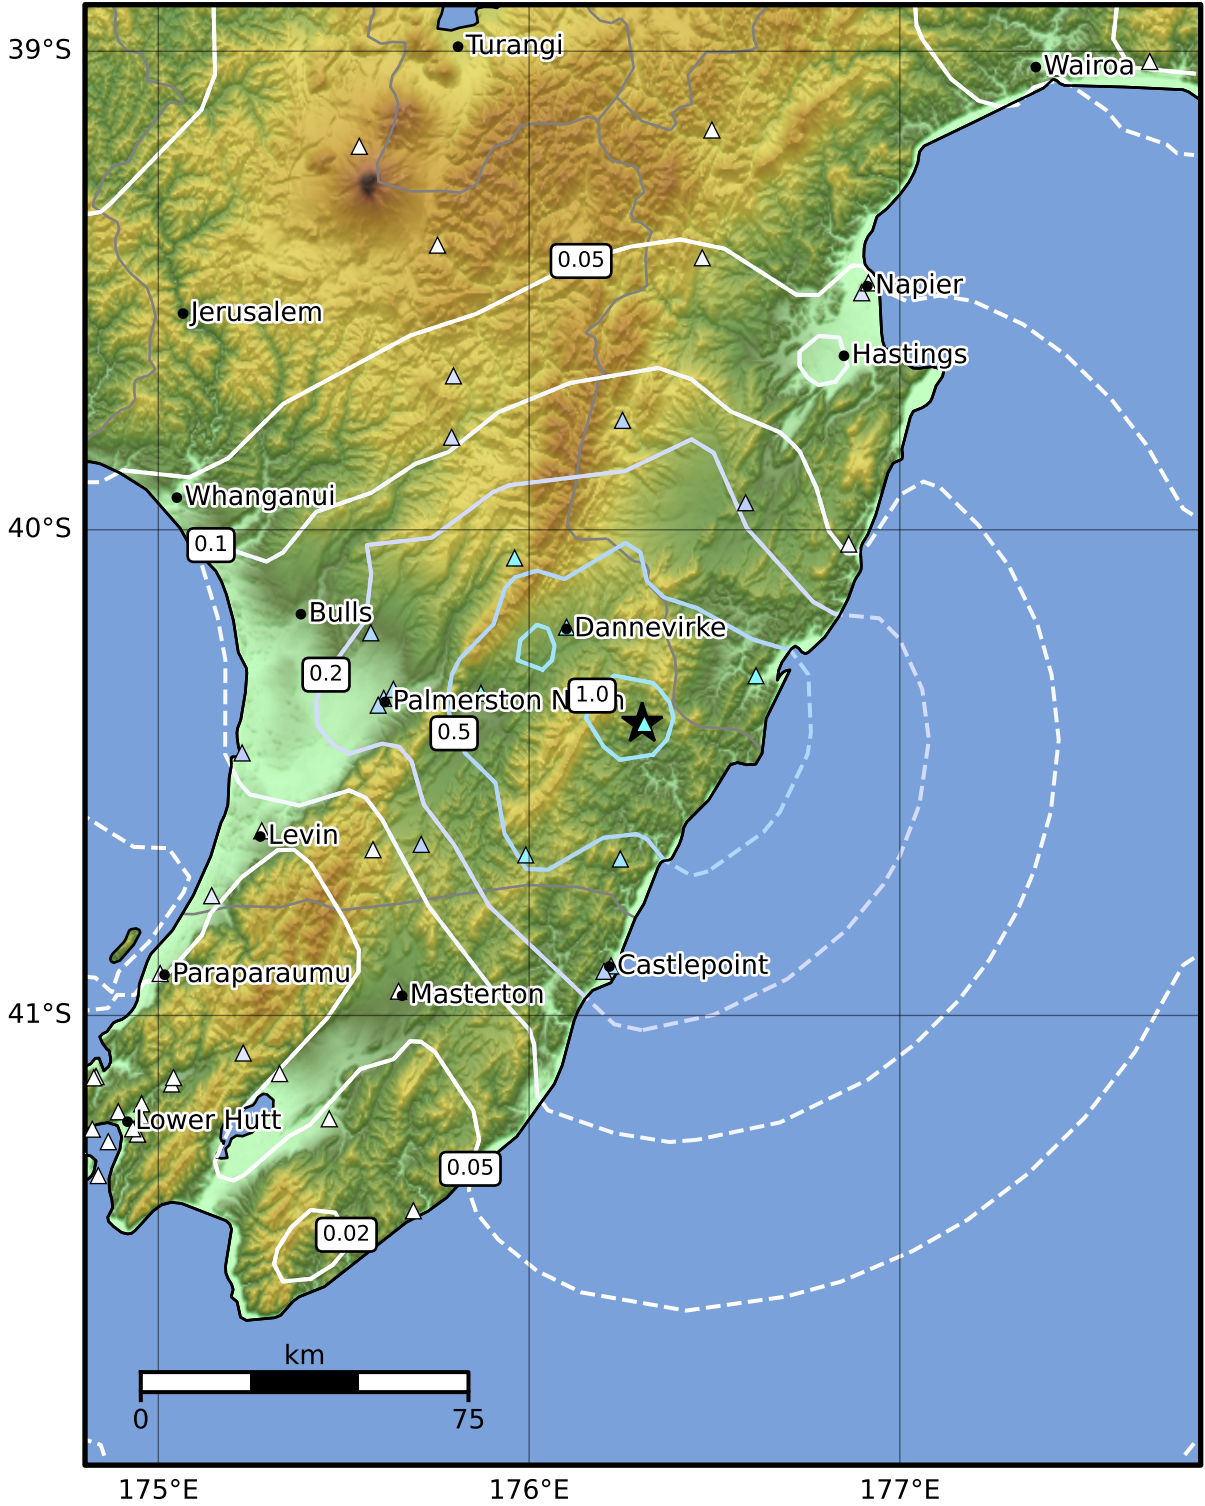

0.3 Second Peak Spectral Acceleration Map GNS Science

ShakeMap: Wairarapa

Aug 18, 2024 20:15:42 UTC M3.9 S40.40 E176.31 Depth: 27.3km ID:2024p623901

SA(0.3) (%g)	0.1	0.2	0.5	1	2	5	10	20	50	100	200
--------------	-----	-----	-----	---	---	---	----	----	----	-----	-----

Scale based on Moratalla et al.(2021) and Worden et al.(2012) Version 3: Processed 2024-08-18T20:38:59Z

△ Seismic Instrument ○ Reported Intensity ★ Epicenter