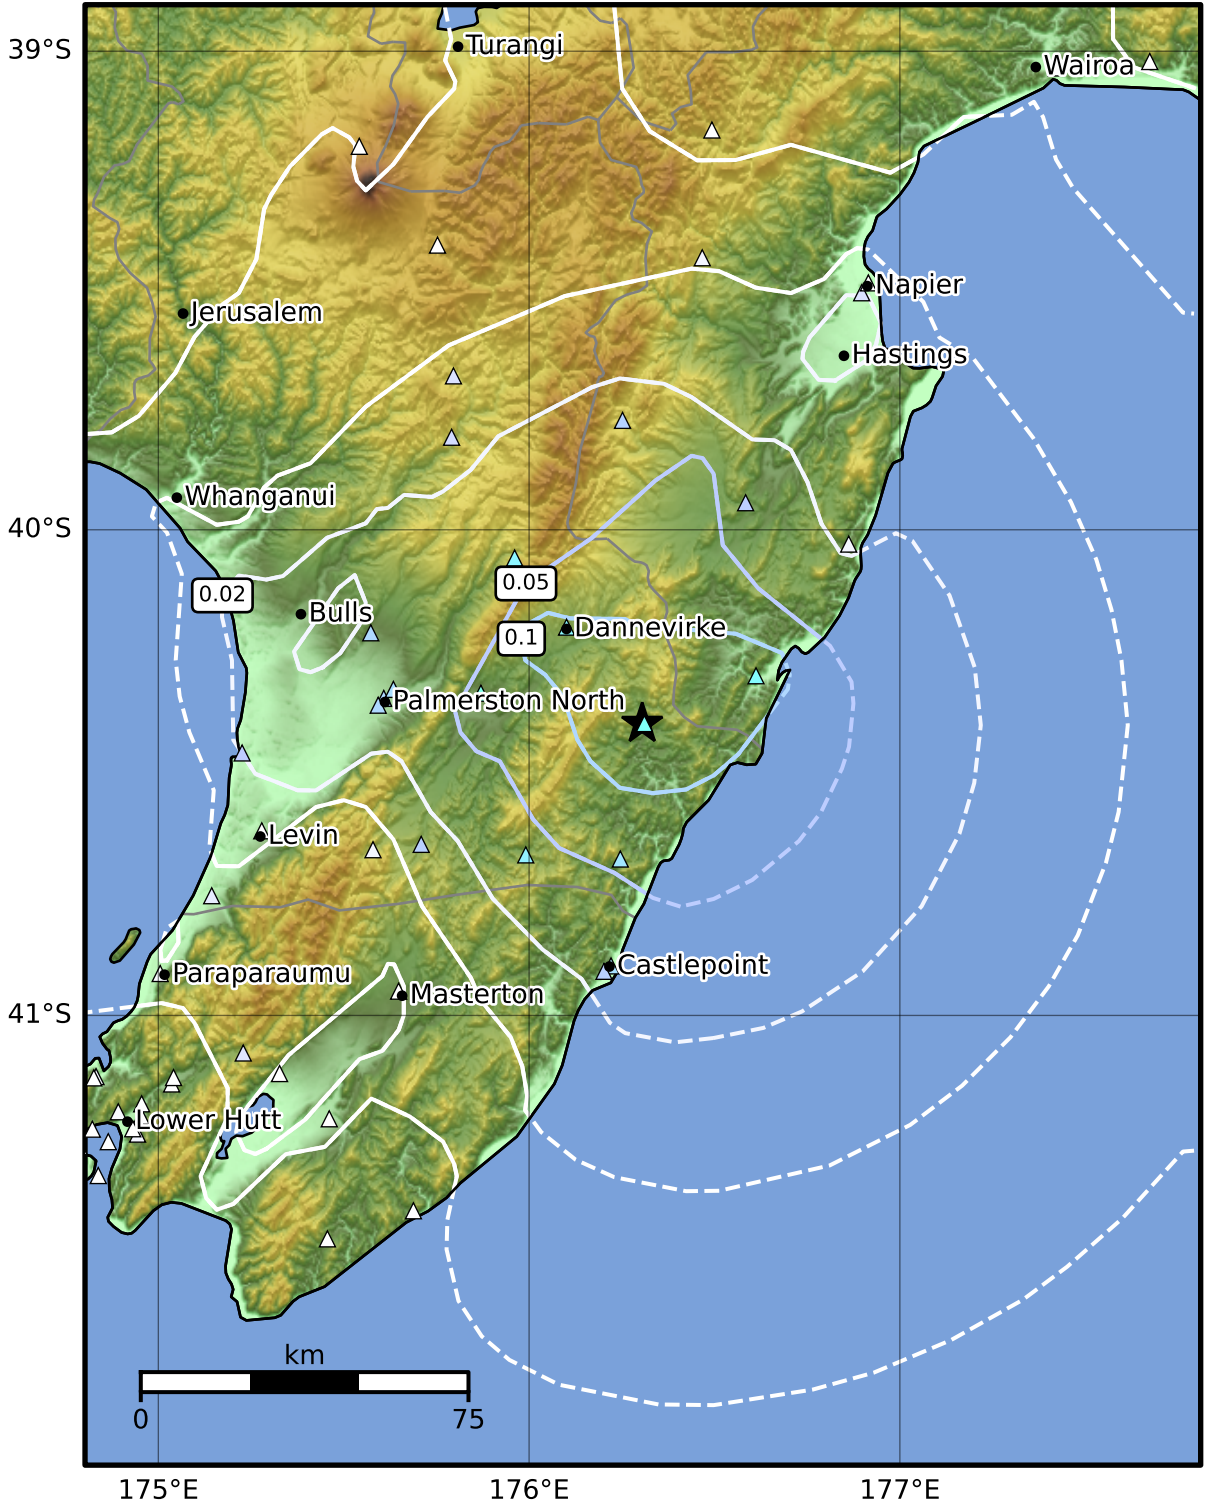

1.0 Second Peak Spectral Acceleration Map GNS Science
 ShakeMap: Wairarapa

Aug 18, 2024 20:15:42 UTC M3.9 S40.40 E176.31 Depth: 27.3km ID:2024p623901

SA(1.0) (%g)	0.1	0.2	0.5	1	2	5	10	20	50	100	200
---------------------	------------	------------	------------	----------	----------	----------	-----------	-----------	-----------	------------	------------

Scale based on Moratalla et al.(2021) and Worden et al.(2012) Version 3: Processed 2024-08-18T20:38:59Z

△ Seismic Instrument ○ Reported Intensity ★ Epicenter