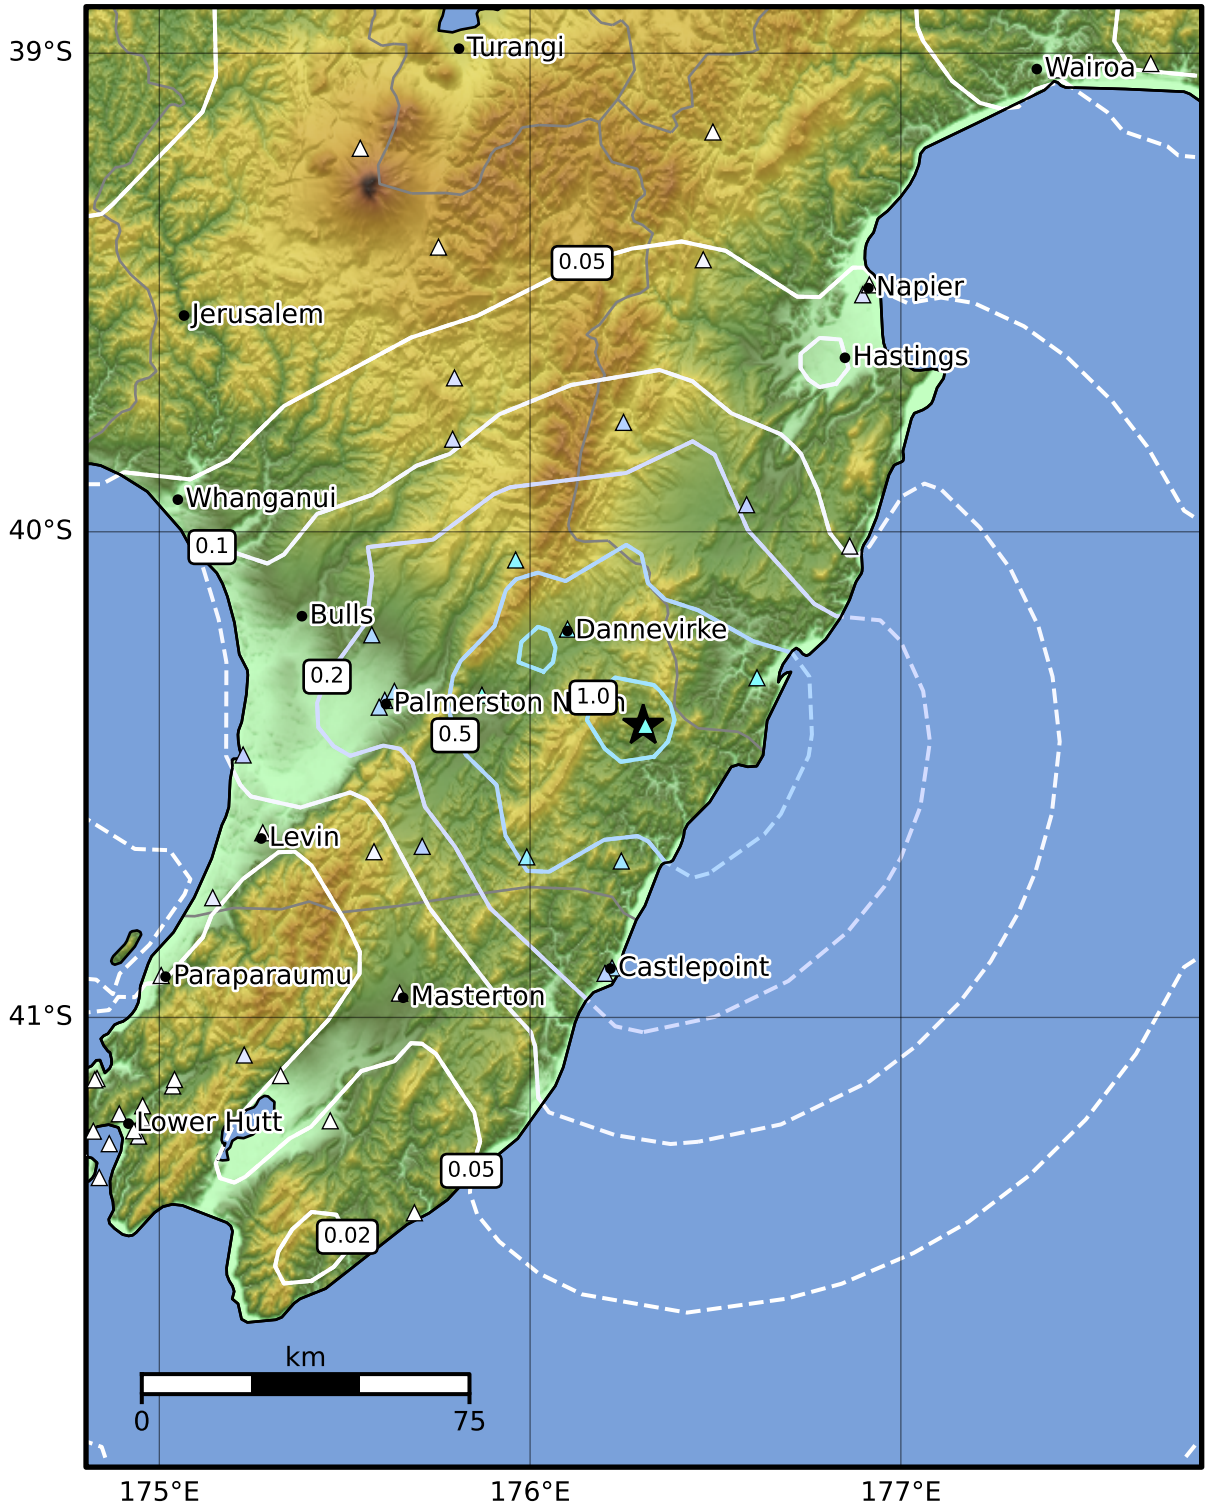

0.3 Second Peak Spectral Acceleration Map GNS Science
ShakeMap: Wairarapa

Aug 18, 2024 20:15:42 UTC M3.9 S40.40 E176.31 Depth: 27.3km ID:2024p623901

SA(0.3) (%g)	0.1	0.2	0.5	1	2	5	10	20	50	100	200
--------------	-----	-----	-----	---	---	---	----	----	----	-----	-----

Scale based on Moratalla et al.(2021) and Worden et al.(2012) Version 4: Processed 2024-08-18T20:48:52Z
 Δ Seismic Instrument ○ Reported Intensity ★ Epicenter