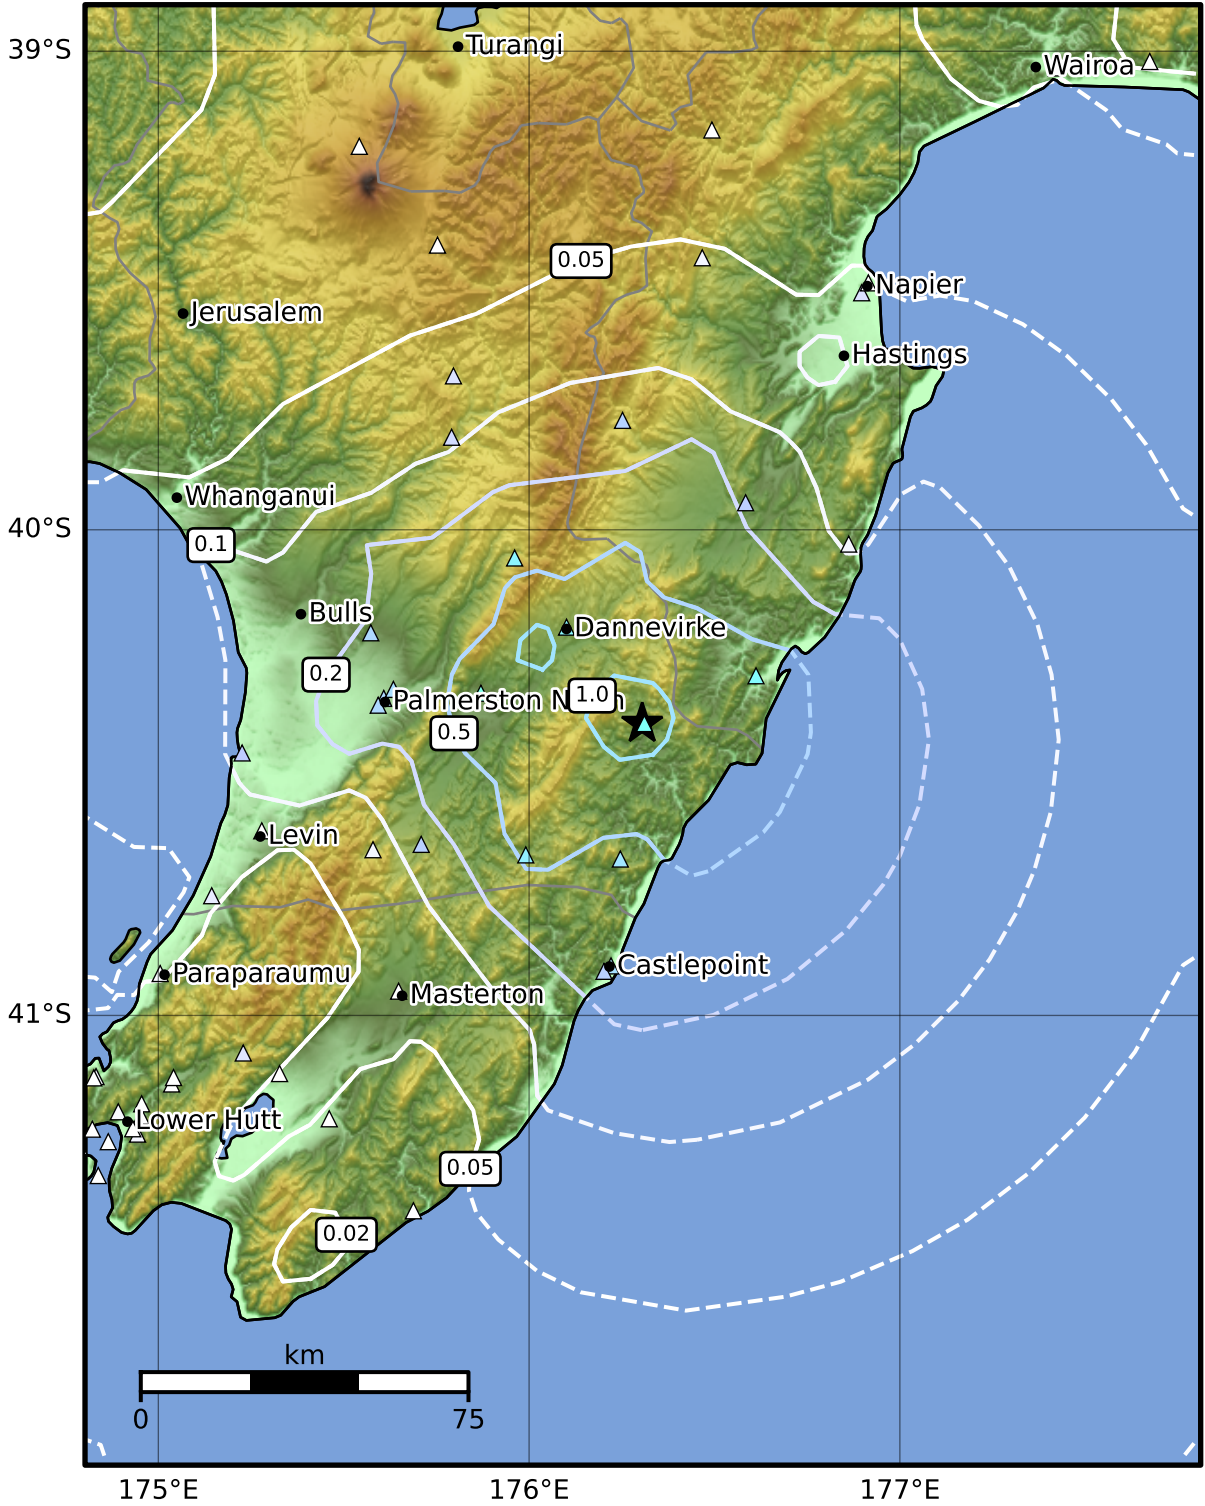

0.3 Second Peak Spectral Acceleration Map GNS Science
ShakeMap: Wairarapa

Aug 18, 2024 20:15:42 UTC M3.9 S40.40 E176.31 Depth: 27.3km ID:2024p623901

SA(0.3) (%g)	0.1	0.2	0.5	1	2	5	10	20	50	100	200
--------------	-----	-----	-----	---	---	---	----	----	----	-----	-----

Scale based on Moratalla et al.(2021) and Worden et al.(2012) Version 5: Processed 2024-08-18T21:18:57Z

△ Seismic Instrument ○ Reported Intensity ★ Epicenter