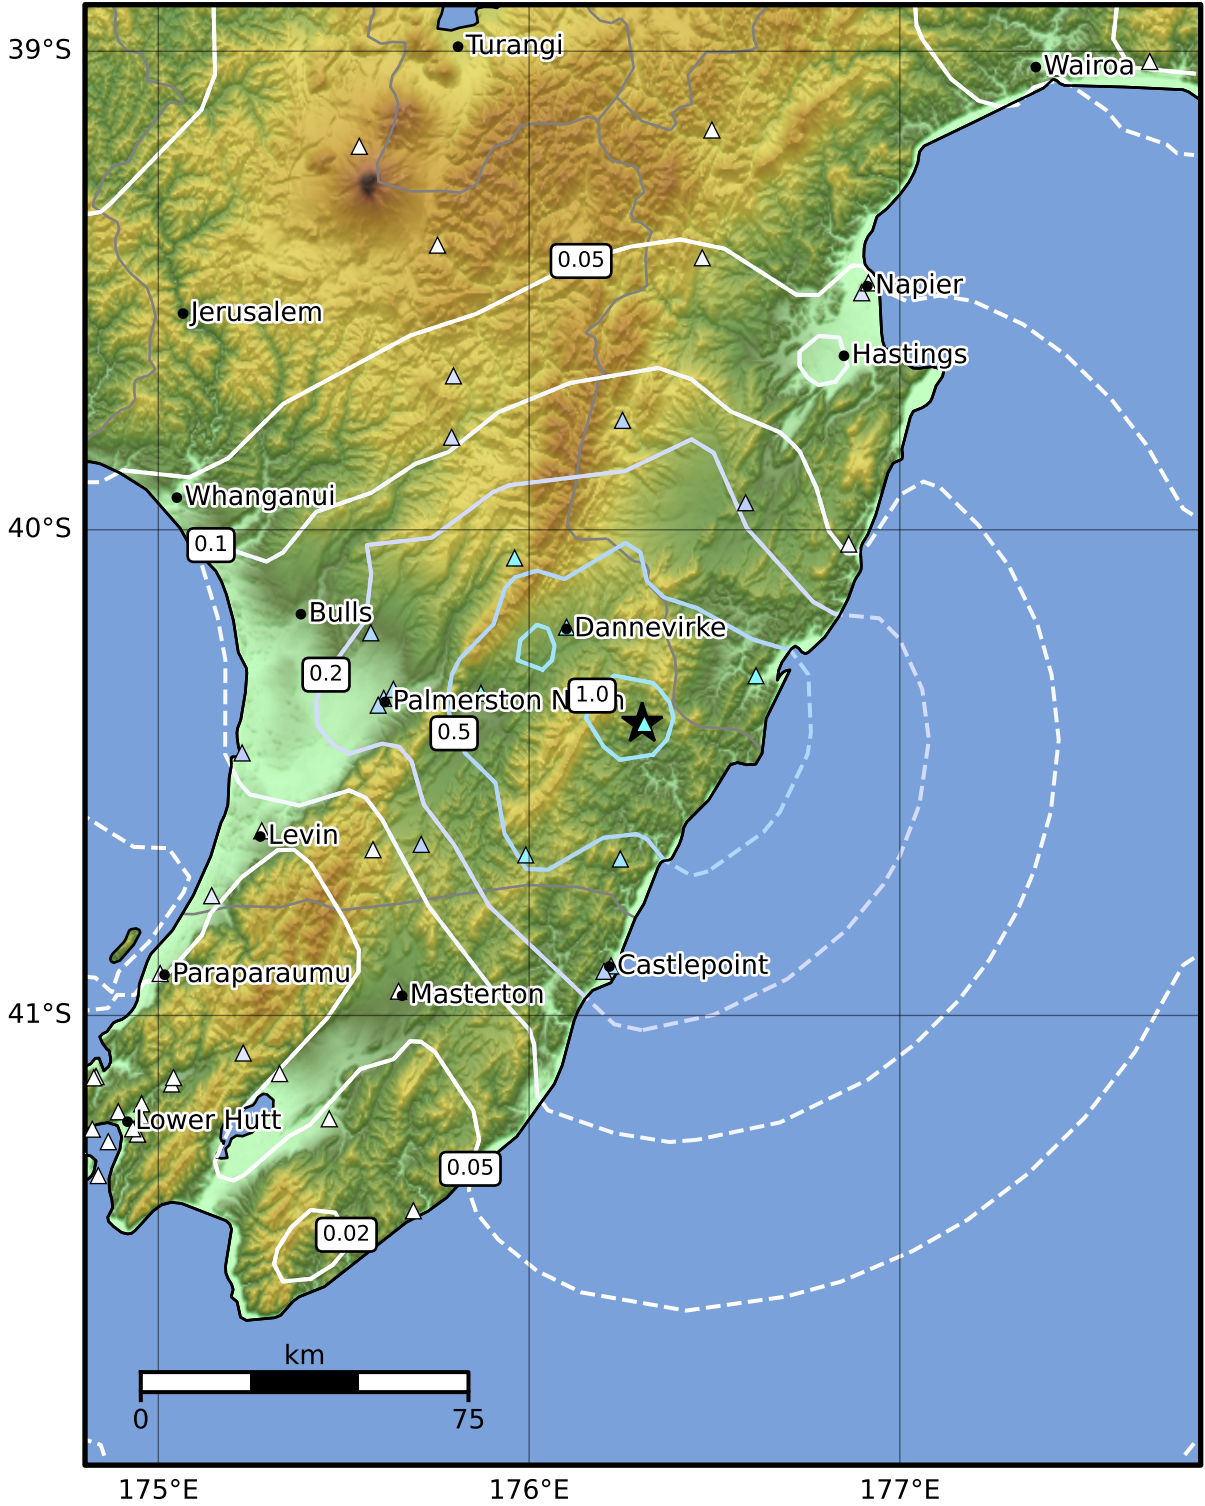

0.3 Second Peak Spectral Acceleration Map GNS Science

ShakeMap: Wairarapa

Aug 18, 2024 20:15:42 UTC M3.9 S40.40 E176.31 Depth: 27.3km ID:2024p623901

SA(0.3) (%g)	0.1	0.2	0.5	1	2	5	10	20	50	100	200
---------------------	------------	------------	------------	----------	----------	----------	-----------	-----------	-----------	------------	------------

Scale based on Moratalla et al.(2021) and Worden et al.(2012) Version 6: Processed 2024-08-18T22:18:58Z

△ Seismic Instrument ○ Reported Intensity ★ Epicenter