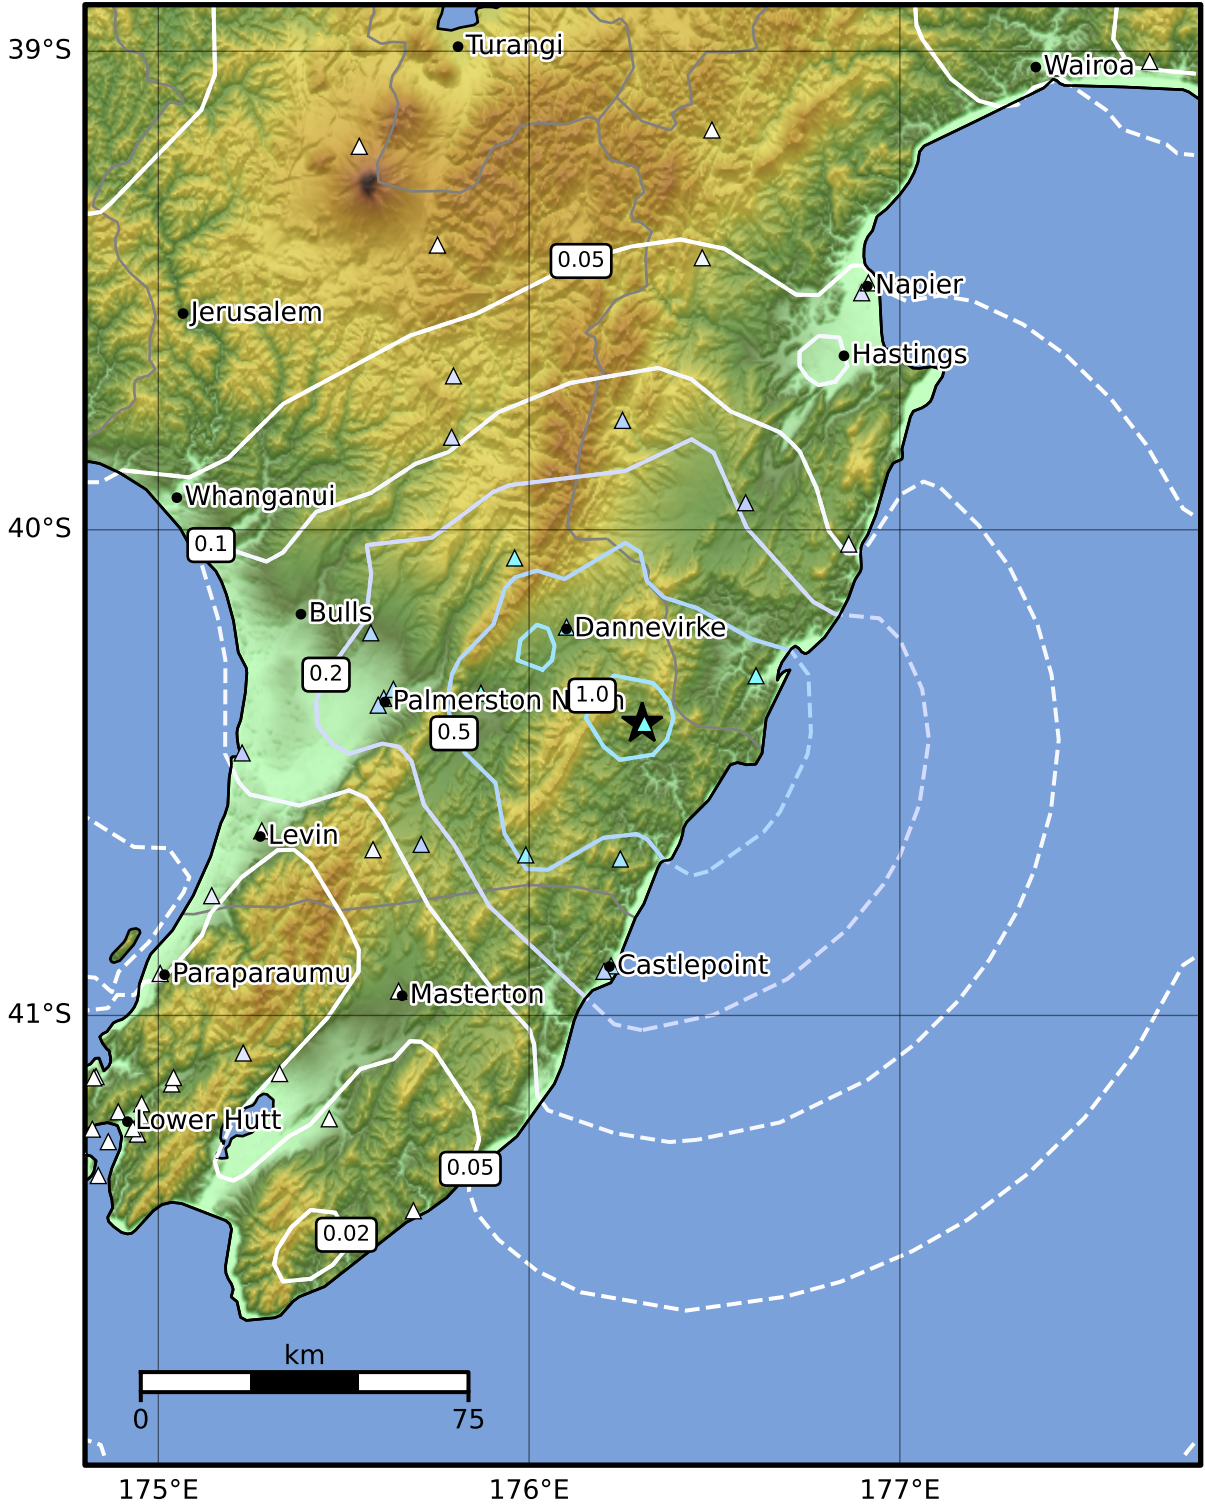

0.3 Second Peak Spectral Acceleration Map GNS Science
ShakeMap: Wairarapa

Aug 18, 2024 20:15:42 UTC M3.9 S40.40 E176.31 Depth: 27.3km ID:2024p623901

SA(0.3) (%g)	0.1	0.2	0.5	1	2	5	10	20	50	100	200
--------------	-----	-----	-----	---	---	---	----	----	----	-----	-----

Scale based on Moratalla et al.(2021) and Worden et al.(2012) Version 7: Processed 2024-08-18T23:18:58Z

△ Seismic Instrument ○ Reported Intensity ★ Epicenter