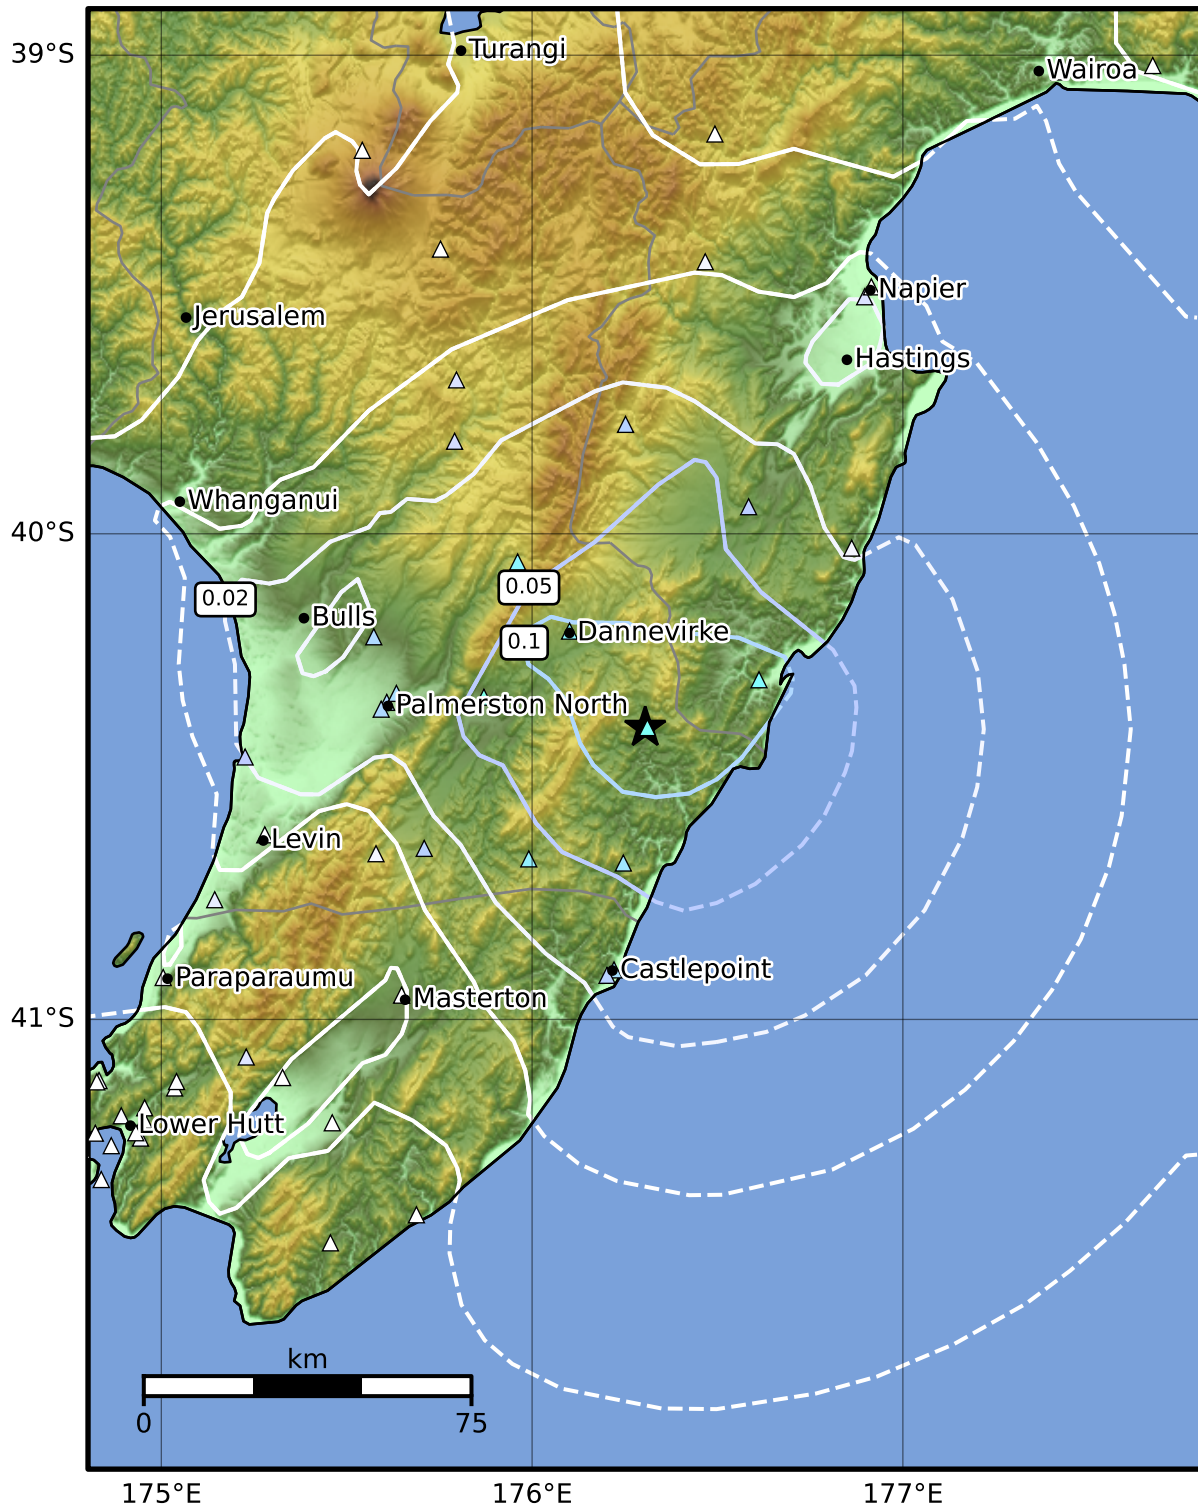

1.0 Second Peak Spectral Acceleration Map GNS Science
 ShakeMap: Wairarapa

Aug 18, 2024 20:15:42 UTC M3.9 S40.40 E176.31 Depth: 27.3km ID:2024p623901

SA(1.0) (%g)	0.1	0.2	0.5	1	2	5	10	20	50	100	200
--------------	-----	-----	-----	---	---	---	----	----	----	-----	-----

Scale based on Moratalla et al.(2021) and Worden et al.(2012) Version 7: Processed 2024-08-18T23:18:58Z
 Δ Seismic Instrument ○ Reported Intensity ★ Epicenter