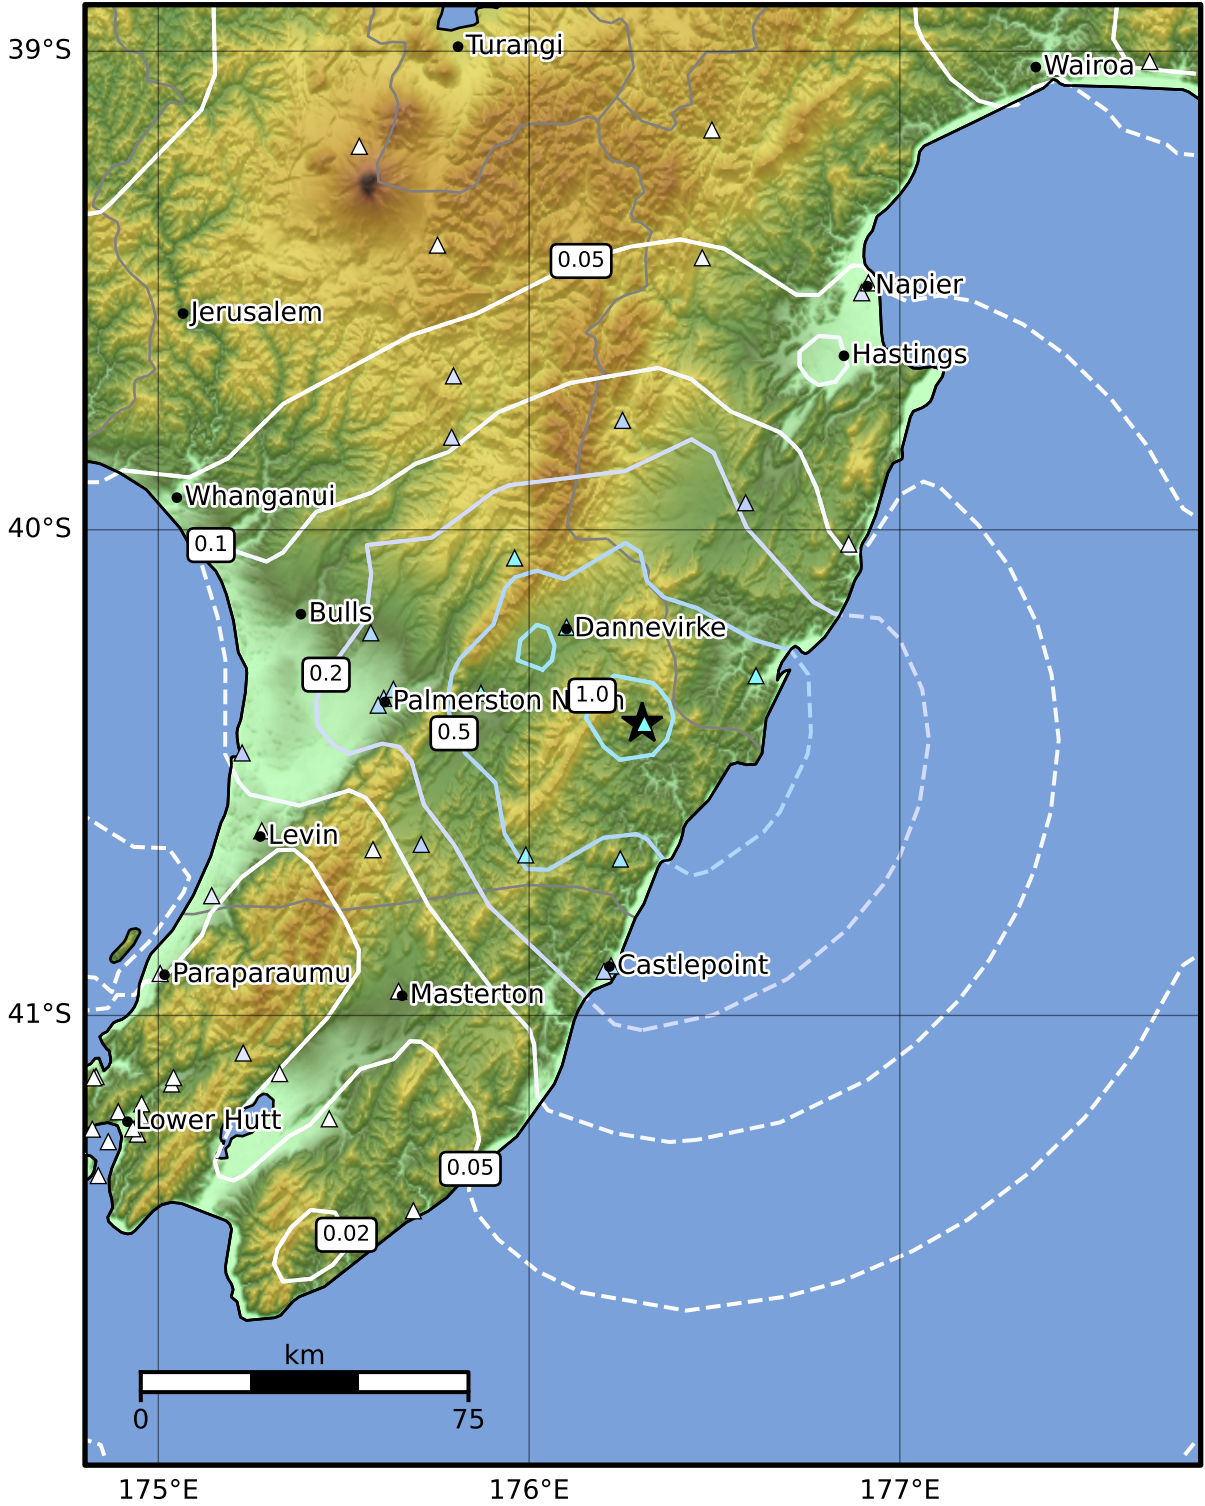

0.3 Second Peak Spectral Acceleration Map GNS Science

ShakeMap: Wairarapa

Aug 18, 2024 20:15:42 UTC M3.9 S40.40 E176.31 Depth: 27.3km ID:2024p623901

SA(0.3) (%g)	0.1	0.2	0.5	1	2	5	10	20	50	100	200
---------------------	------------	------------	------------	----------	----------	----------	-----------	-----------	-----------	------------	------------

Scale based on Moratalla et al.(2021) and Worden et al.(2012) Version 8: Processed 2024-08-19T02:18:57Z

△ Seismic Instrument ○ Reported Intensity ★ Epicenter