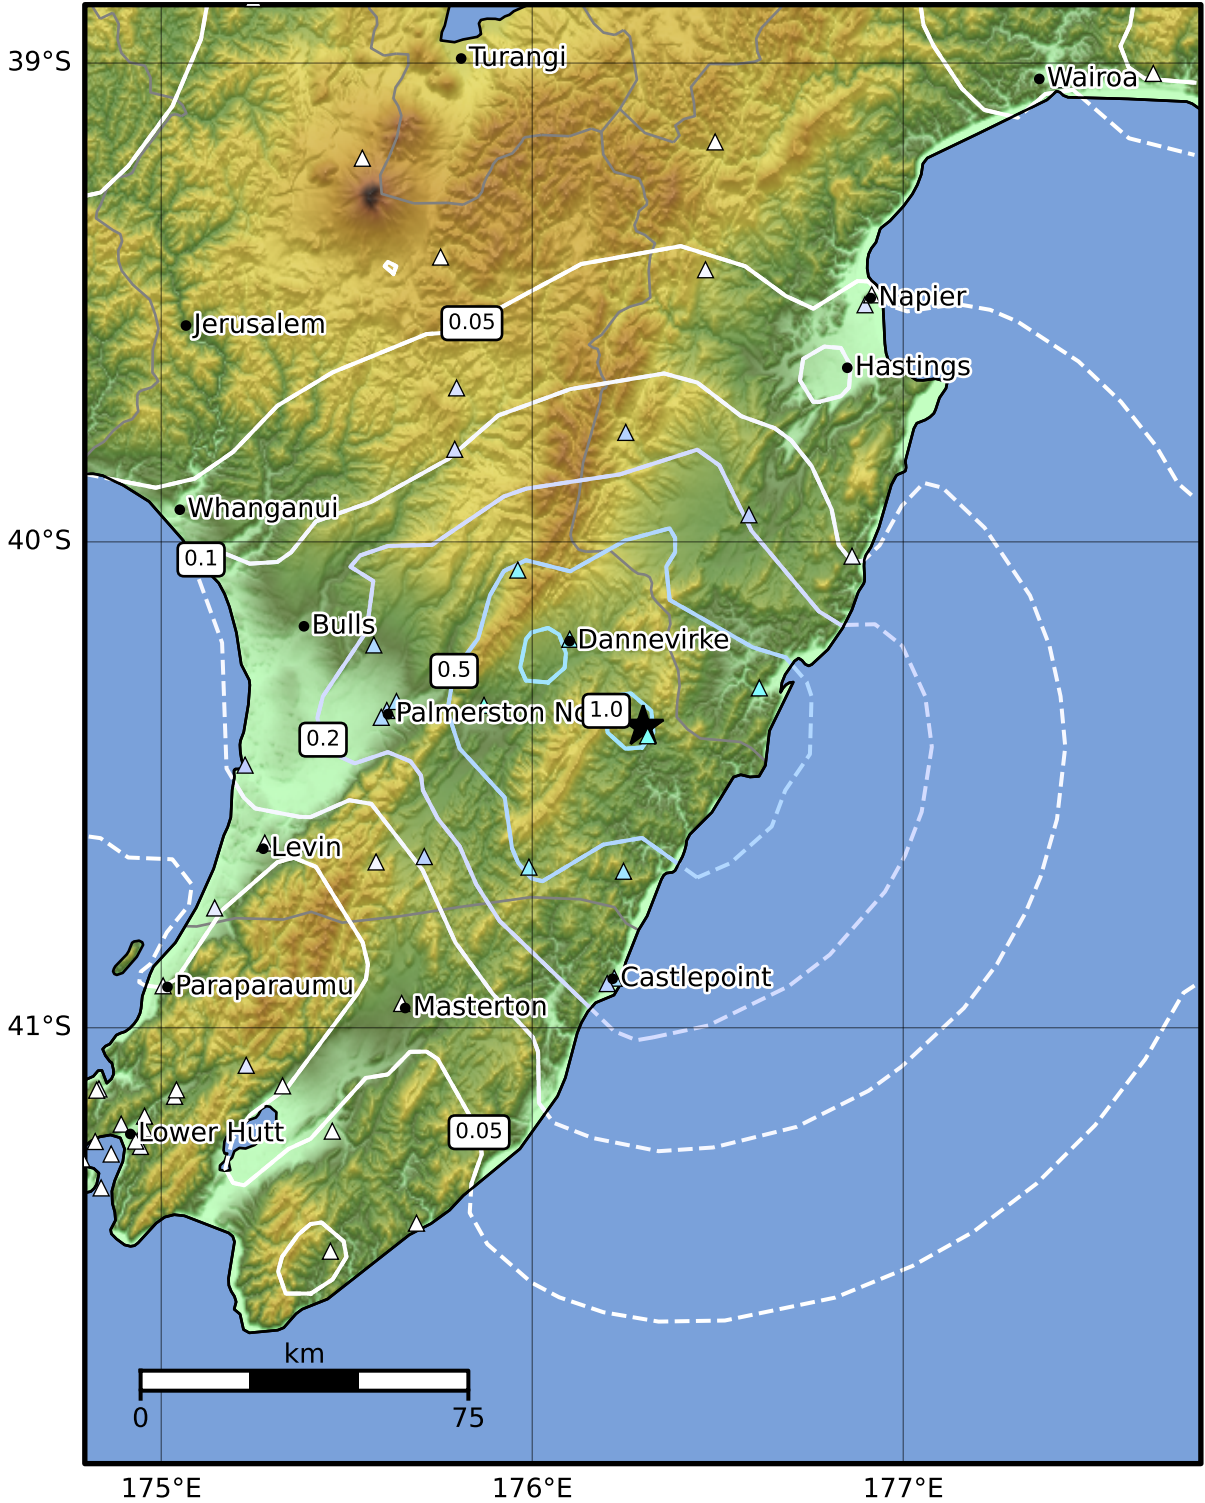

0.3 Second Peak Spectral Acceleration Map GNS Science

ShakeMap: Wairarapa

Aug 18, 2024 20:15:42 UTC M3.9 S40.38 E176.30 Depth: 31.2km ID:2024p623901

SA(0.3) (%g)	0.1	0.2	0.5	1	2	5	10	20	50	100	200
--------------	-----	-----	-----	---	---	---	----	----	----	-----	-----

Scale based on Moratalla et al.(2021) and Worden et al.(2012) Version 9: Processed 2024-08-19T19:30:12Z

△ Seismic Instrument ○ Reported Intensity ★ Epicenter