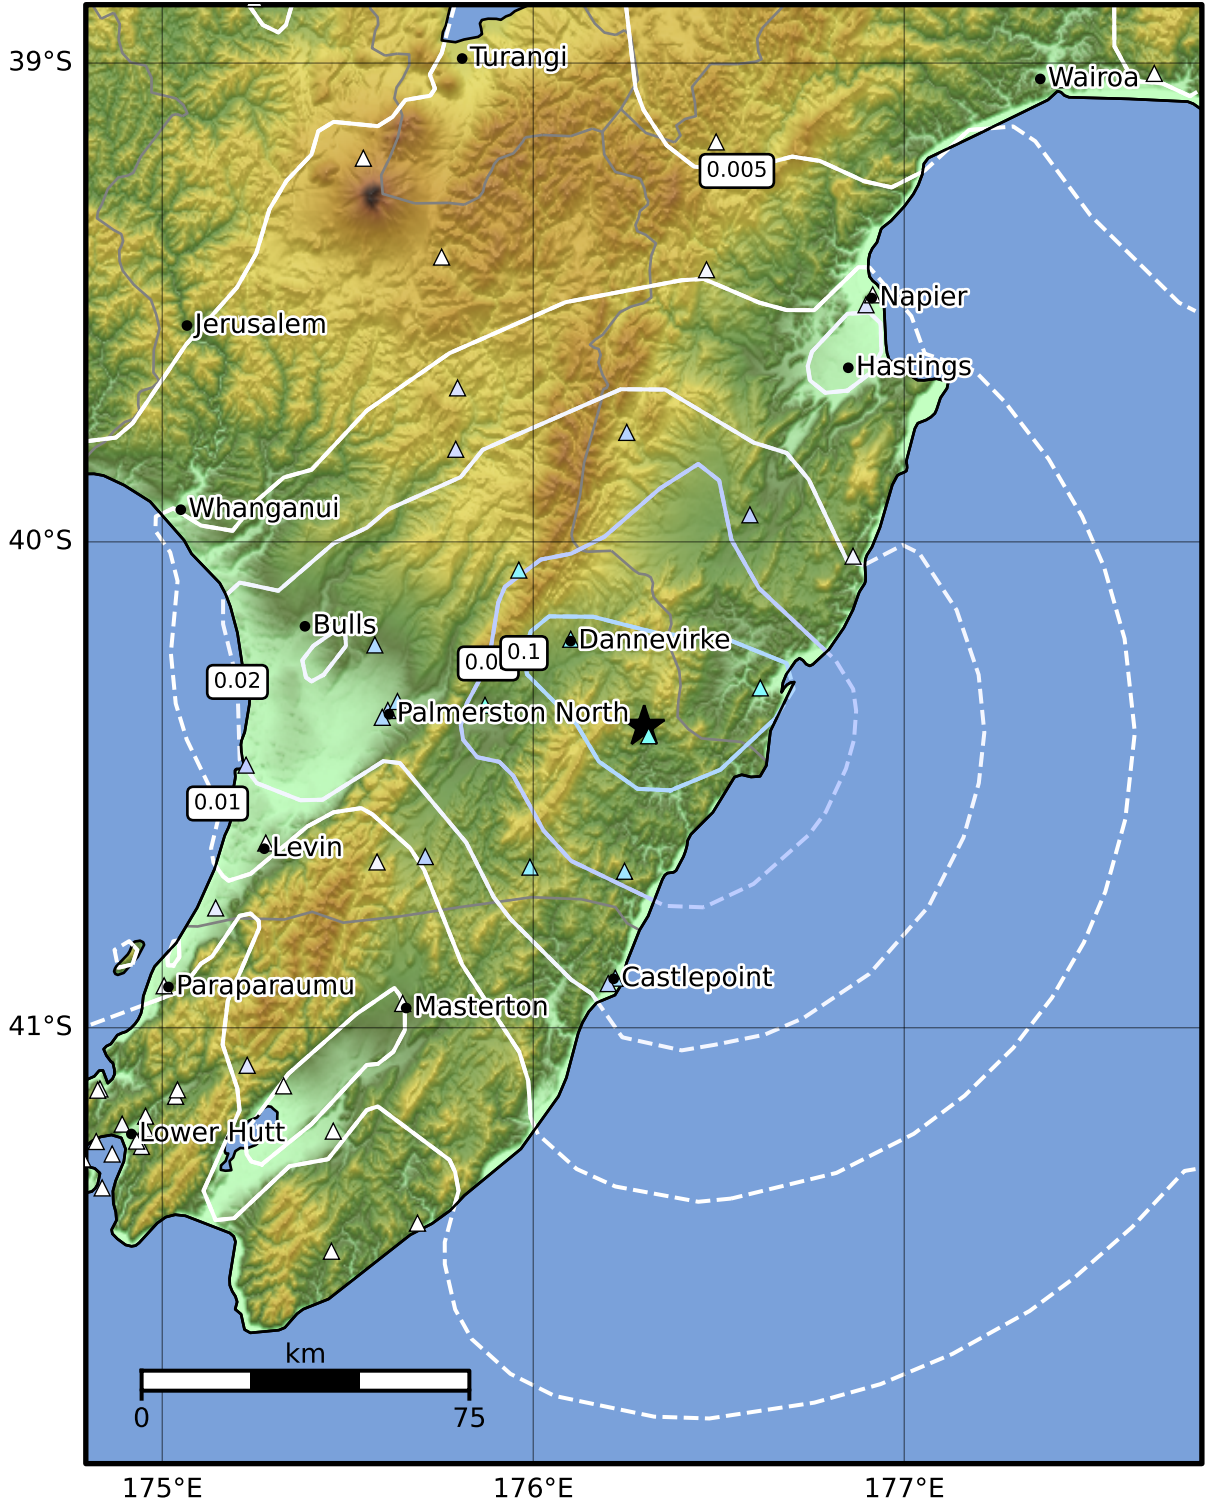

1.0 Second Peak Spectral Acceleration Map GNS Science
ShakeMap: Wairarapa

Aug 18, 2024 20:15:42 UTC M3.9 S40.38 E176.30 Depth: 31.2km ID:2024p623901

SA(1.0) (%g)	0.1	0.2	0.5	1	2	5	10	20	50	100	200
---------------------	------------	------------	------------	----------	----------	----------	-----------	-----------	-----------	------------	------------

Scale based on Moratalla et al.(2021) and Worden et al.(2012) Version 9: Processed 2024-08-19T19:30:12Z

△ Seismic Instrument ○ Reported Intensity ★ Epicenter