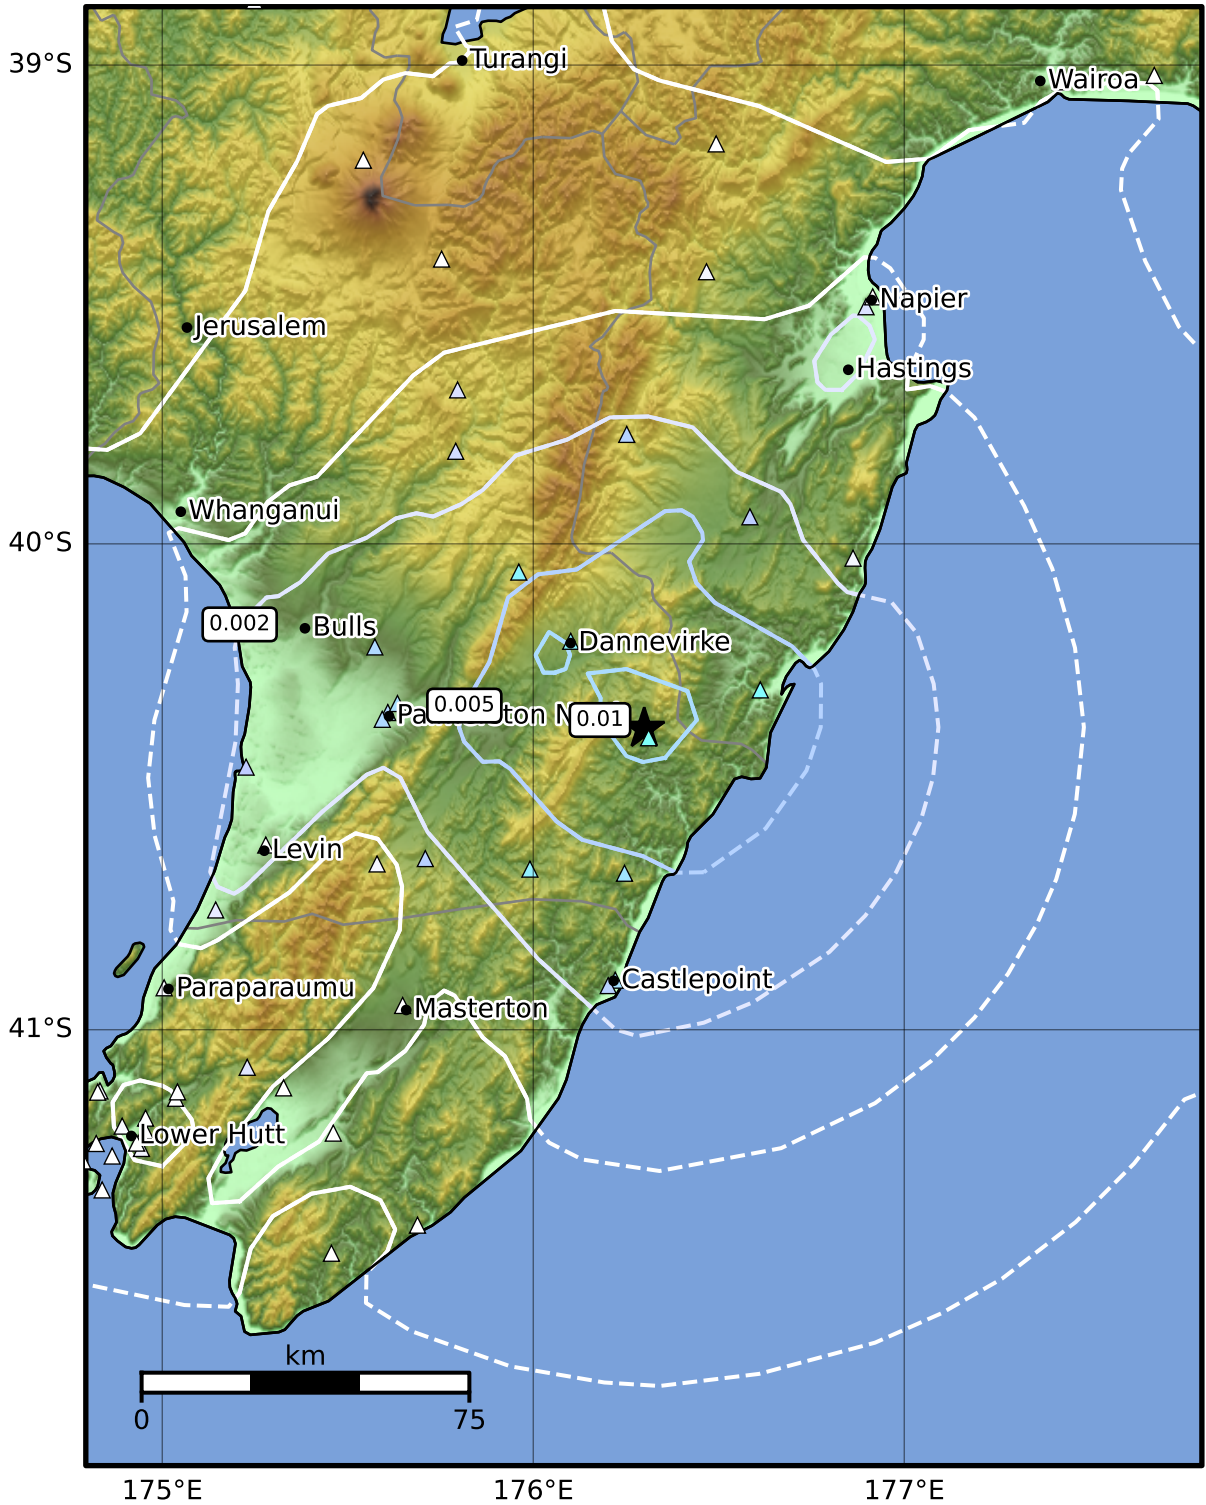

3.0 Second Peak Spectral Acceleration Map GNS Science

ShakeMap: Wairarapa

Aug 18, 2024 20:15:42 UTC M3.9 S40.38 E176.30 Depth: 31.2km ID:2024p623901

Scale based on Moratalla et al.(2021) and Worden et al.(2012) Version 9: Processed 2024-08-19T19:30:12Z

△ Seismic Instrument ○ Reported Intensity ★ Epicenter