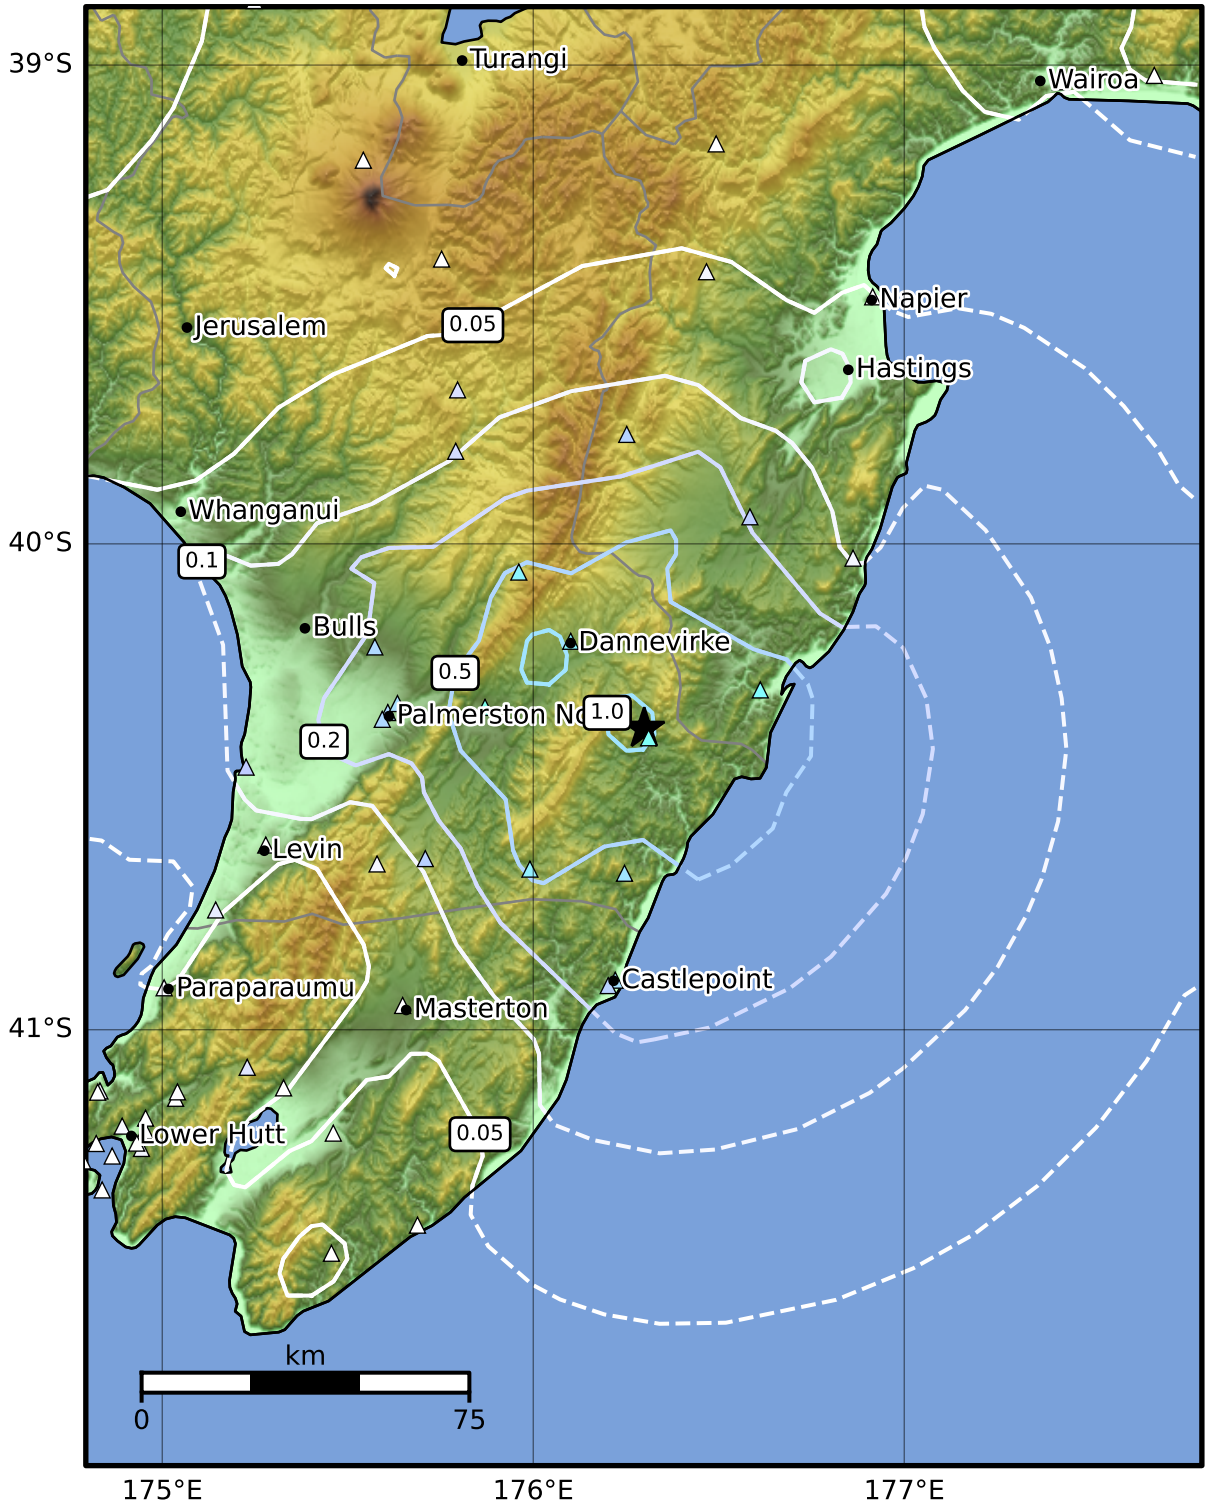

0.3 Second Peak Spectral Acceleration Map GNS Science

ShakeMap: Wairarapa

Aug 18, 2024 20:15:42 UTC M3.9 S40.38 E176.30 Depth: 31.2km ID:2024p623901

SA(0.3) (%g)	0.1	0.2	0.5	1	2	5	10	20	50	100	200
--------------	-----	-----	-----	---	---	---	----	----	----	-----	-----

Scale based on Moratalla et al.(2021) and Worden et al.(2012) Version 10: Processed 2024-08-19T20:18:59Z

△ Seismic Instrument ○ Reported Intensity ★ Epicenter