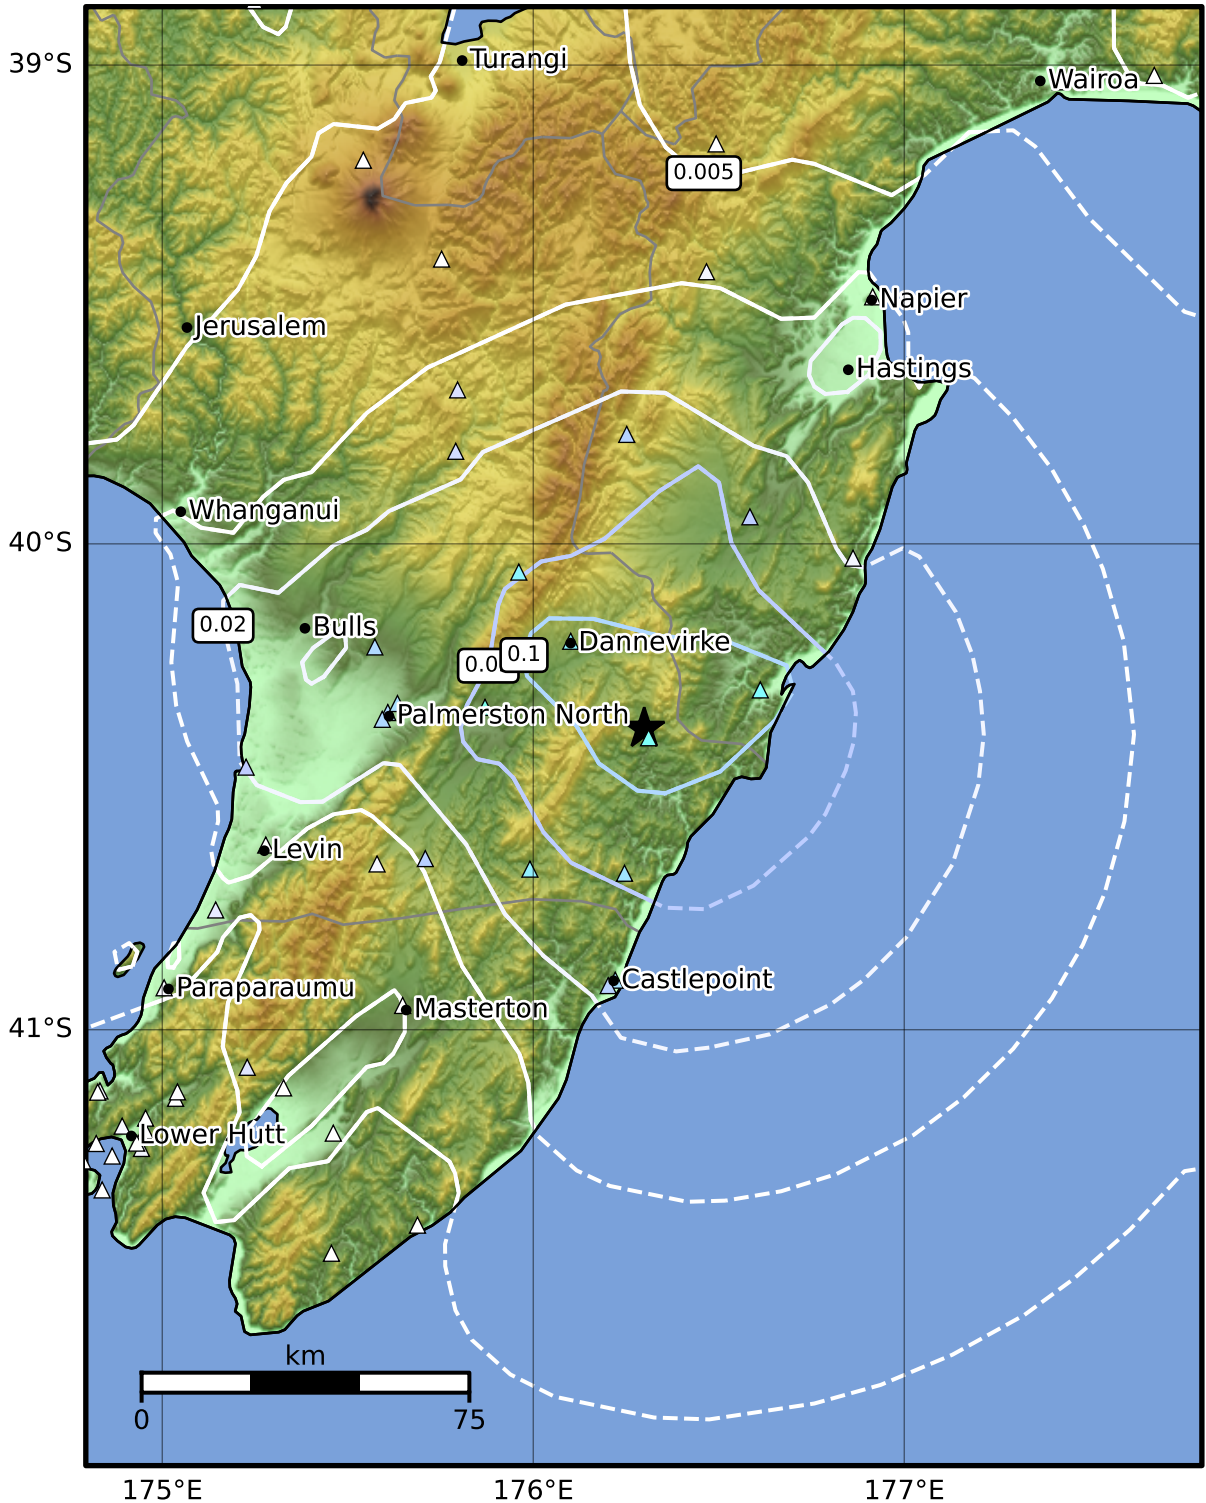

1.0 Second Peak Spectral Acceleration Map GNS Science

ShakeMap: Wairarapa

Aug 18, 2024 20:15:42 UTC M3.9 S40.38 E176.30 Depth: 31.2km ID:2024p623901

Scale based on Moratalla et al.(2021) and Worden et al.(2012) Version 10: Processed 2024-08-19T20:18:59Z

△ Seismic Instrument    ○ Reported Intensity    ★ Epicenter