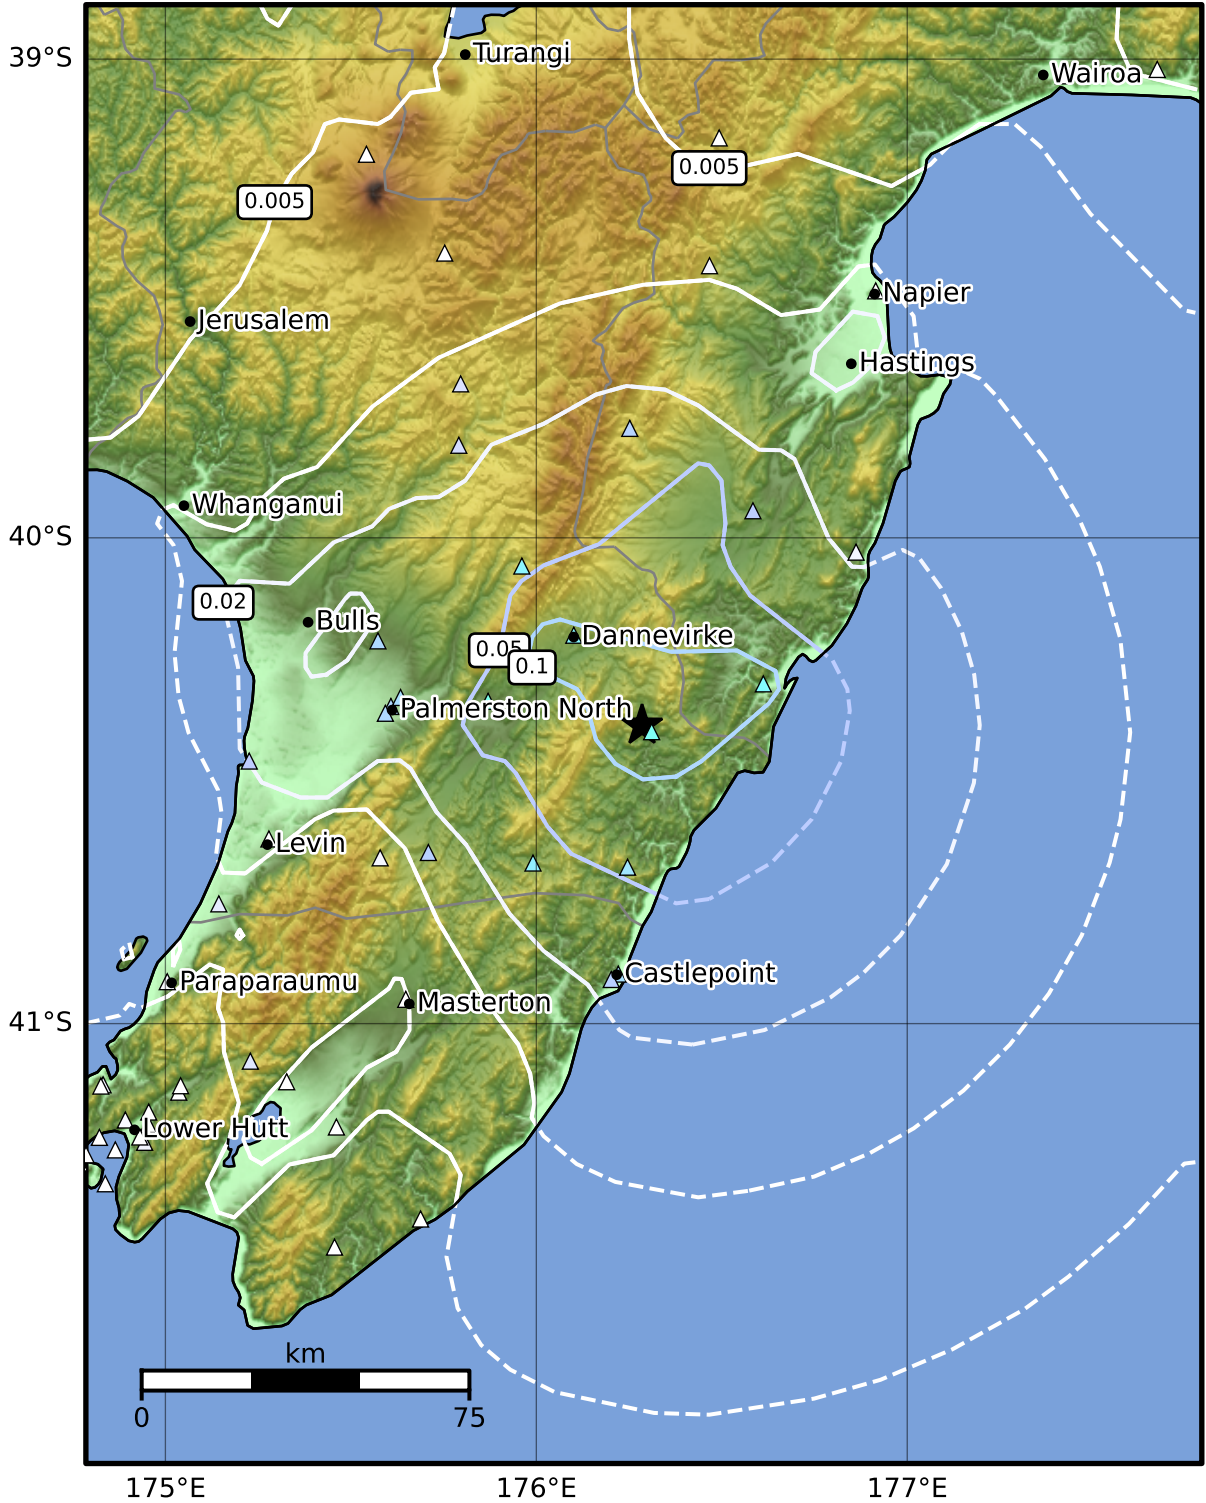

1.0 Second Peak Spectral Acceleration Map GNS Science

ShakeMap: Wairarapa

Aug 18, 2024 20:15:41 UTC M3.9 S40.39 E176.28 Depth: 32.4km ID:2024p623901

SA(1.0) (%g)	0.1	0.2	0.5	1	2	5	10	20	50	100	200
---------------------	------------	------------	------------	----------	----------	----------	-----------	-----------	-----------	------------	------------

Scale based on Moratalla et al.(2021) and Worden et al.(2012) Version 11: Processed 2024-08-23T00:05:47Z

△ Seismic Instrument ○ Reported Intensity ★ Epicenter