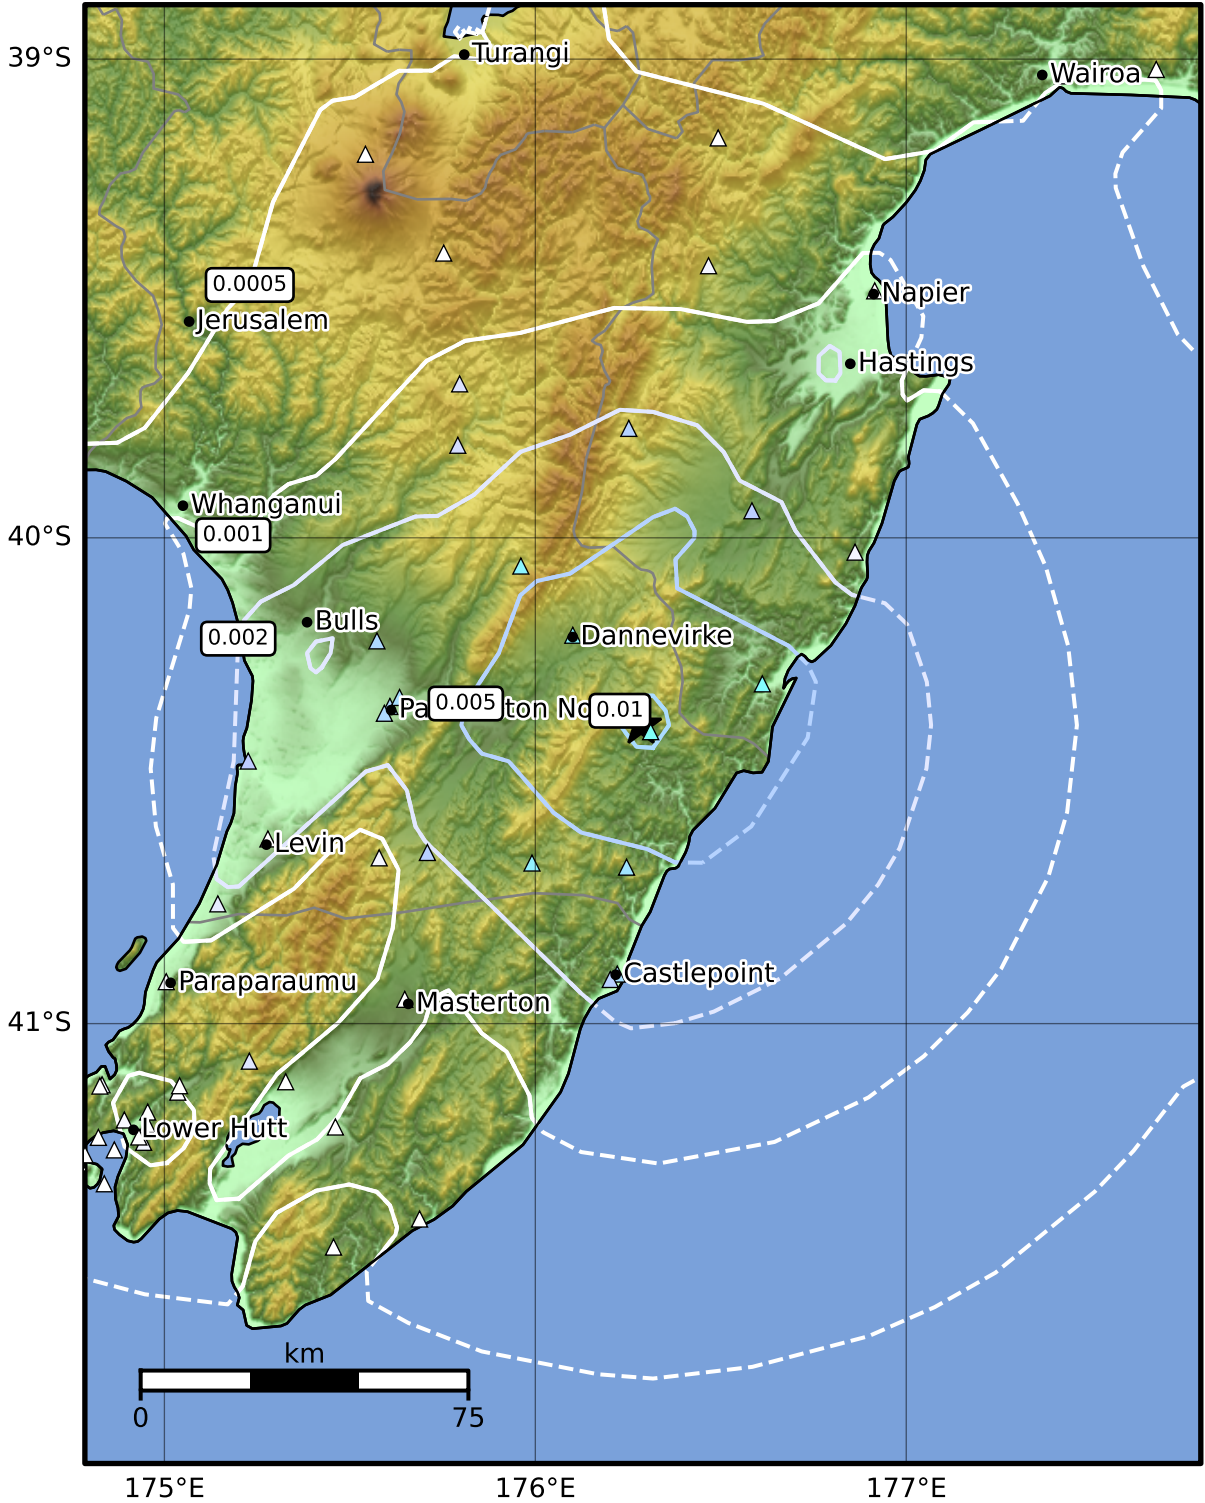

3.0 Second Peak Spectral Acceleration Map GNS Science

ShakeMap: Wairarapa

Aug 18, 2024 20:15:41 UTC M3.9 S40.39 E176.28 Depth: 32.4km ID:2024p623901

Scale based on Moratalla et al.(2021) and Worden et al.(2012) Version 11: Processed 2024-08-23T00:05:47Z

△ Seismic Instrument ○ Reported Intensity ★ Epicenter