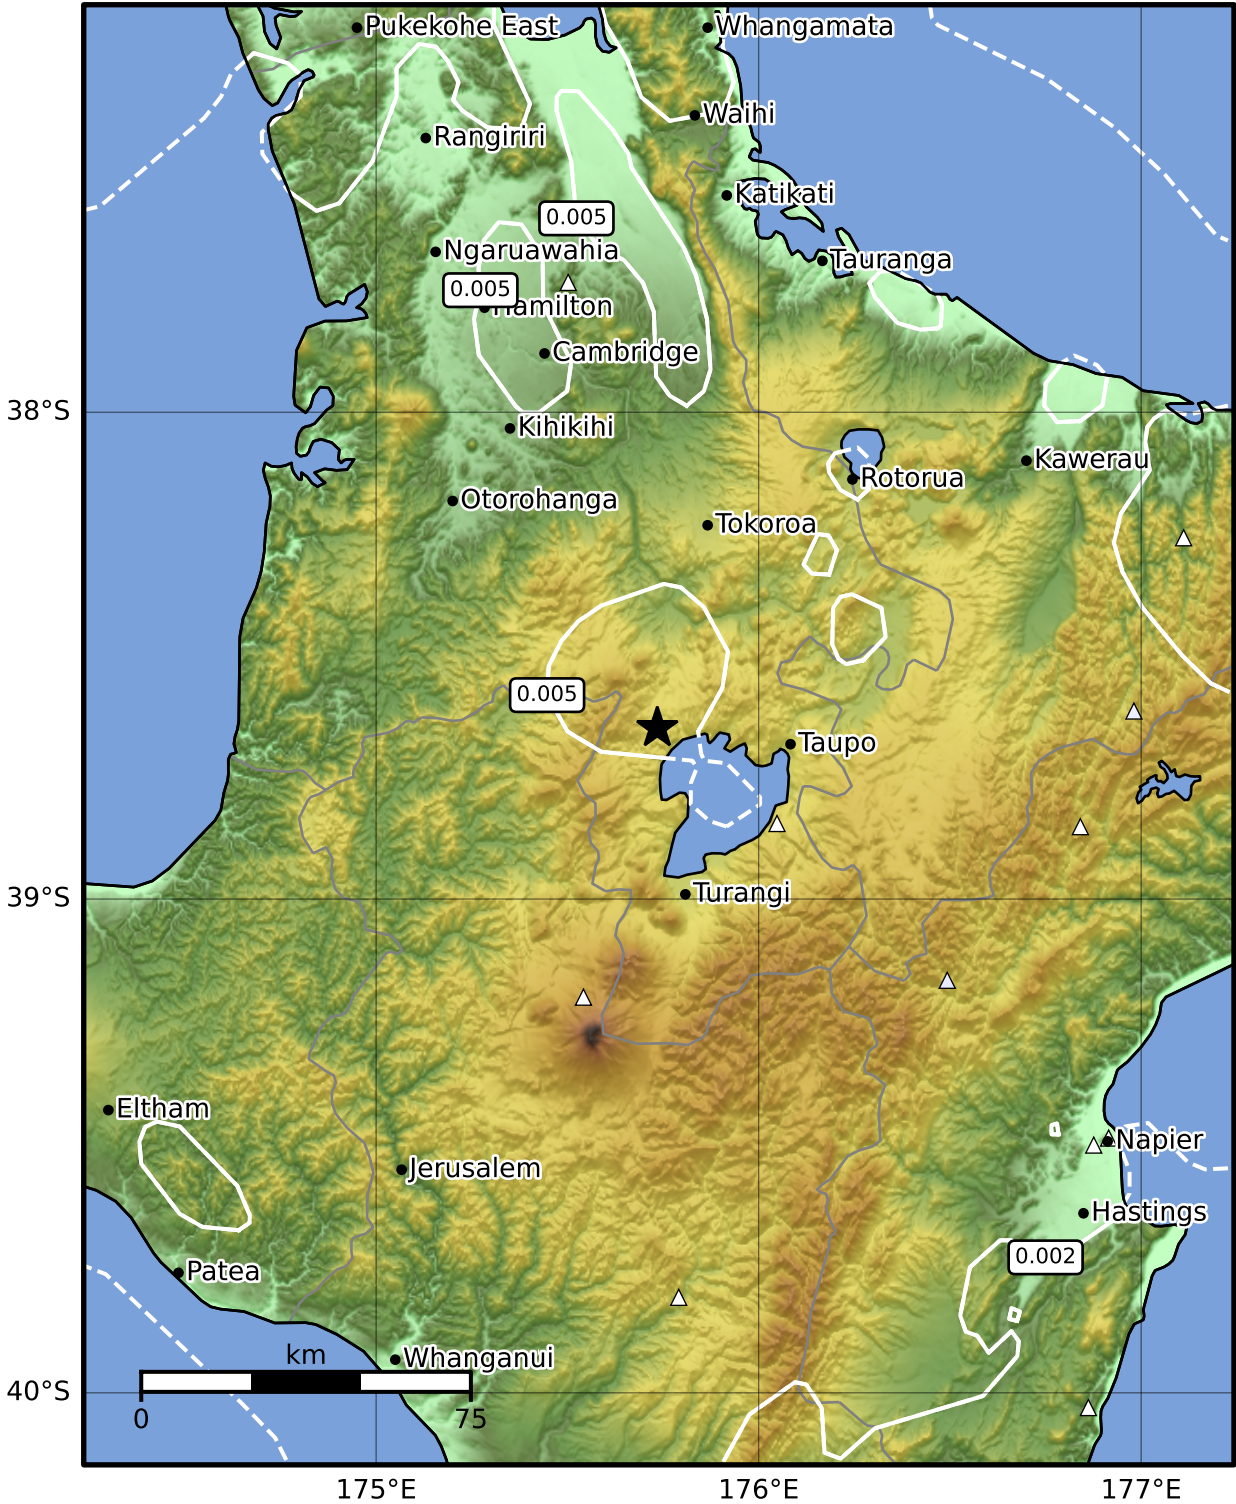

1.0 Second Peak Spectral Acceleration Map GNS Science  
ShakeMap: Taupo

Sep 09, 2024 17:30:08 UTC M3.3 S38.65 E175.74 Depth: 109.2km ID:2024p683051

SA(1.0) (%g)	0.1	0.2	0.5	1	2	5	10	20	50	100	200
--------------	-----	-----	-----	---	---	---	----	----	----	-----	-----

Scale based on Moratalla et al.(2021) and Worden et al.(2012) Version 1: Processed 2024-09-09T17:45:07Z

△ Seismic Instrument ○ Reported Intensity ★ Epicenter