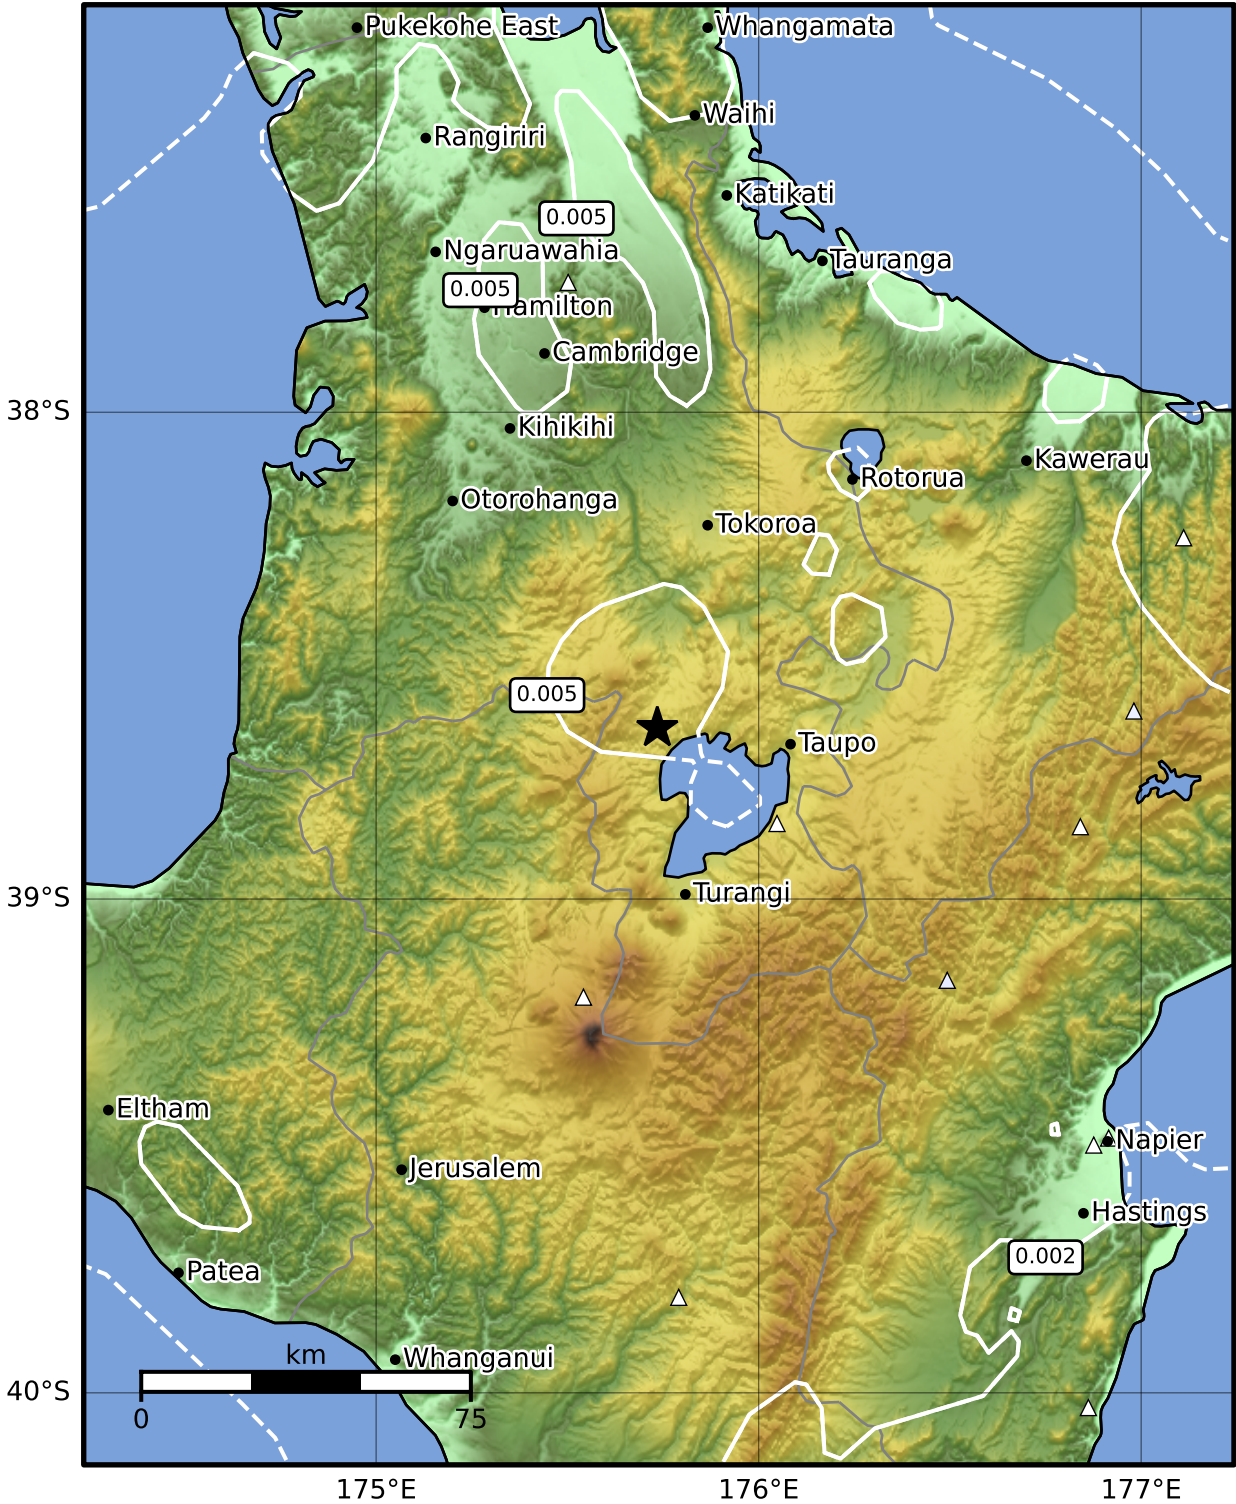

1.0 Second Peak Spectral Acceleration Map GNS Science
ShakeMap: Taupo

Sep 09, 2024 17:30:08 UTC M3.3 S38.65 E175.74 Depth: 109.2km ID:2024p683051

SA(1.0) (%g)	0.1	0.2	0.5	1	2	5	10	20	50	100	200
--------------	-----	-----	-----	---	---	---	----	----	----	-----	-----

Scale based on Moratalla et al.(2021) and Worden et al.(2012) Version 3: Processed 2024-09-09T18:01:31Z

△ Seismic Instrument ○ Reported Intensity ★ Epicenter