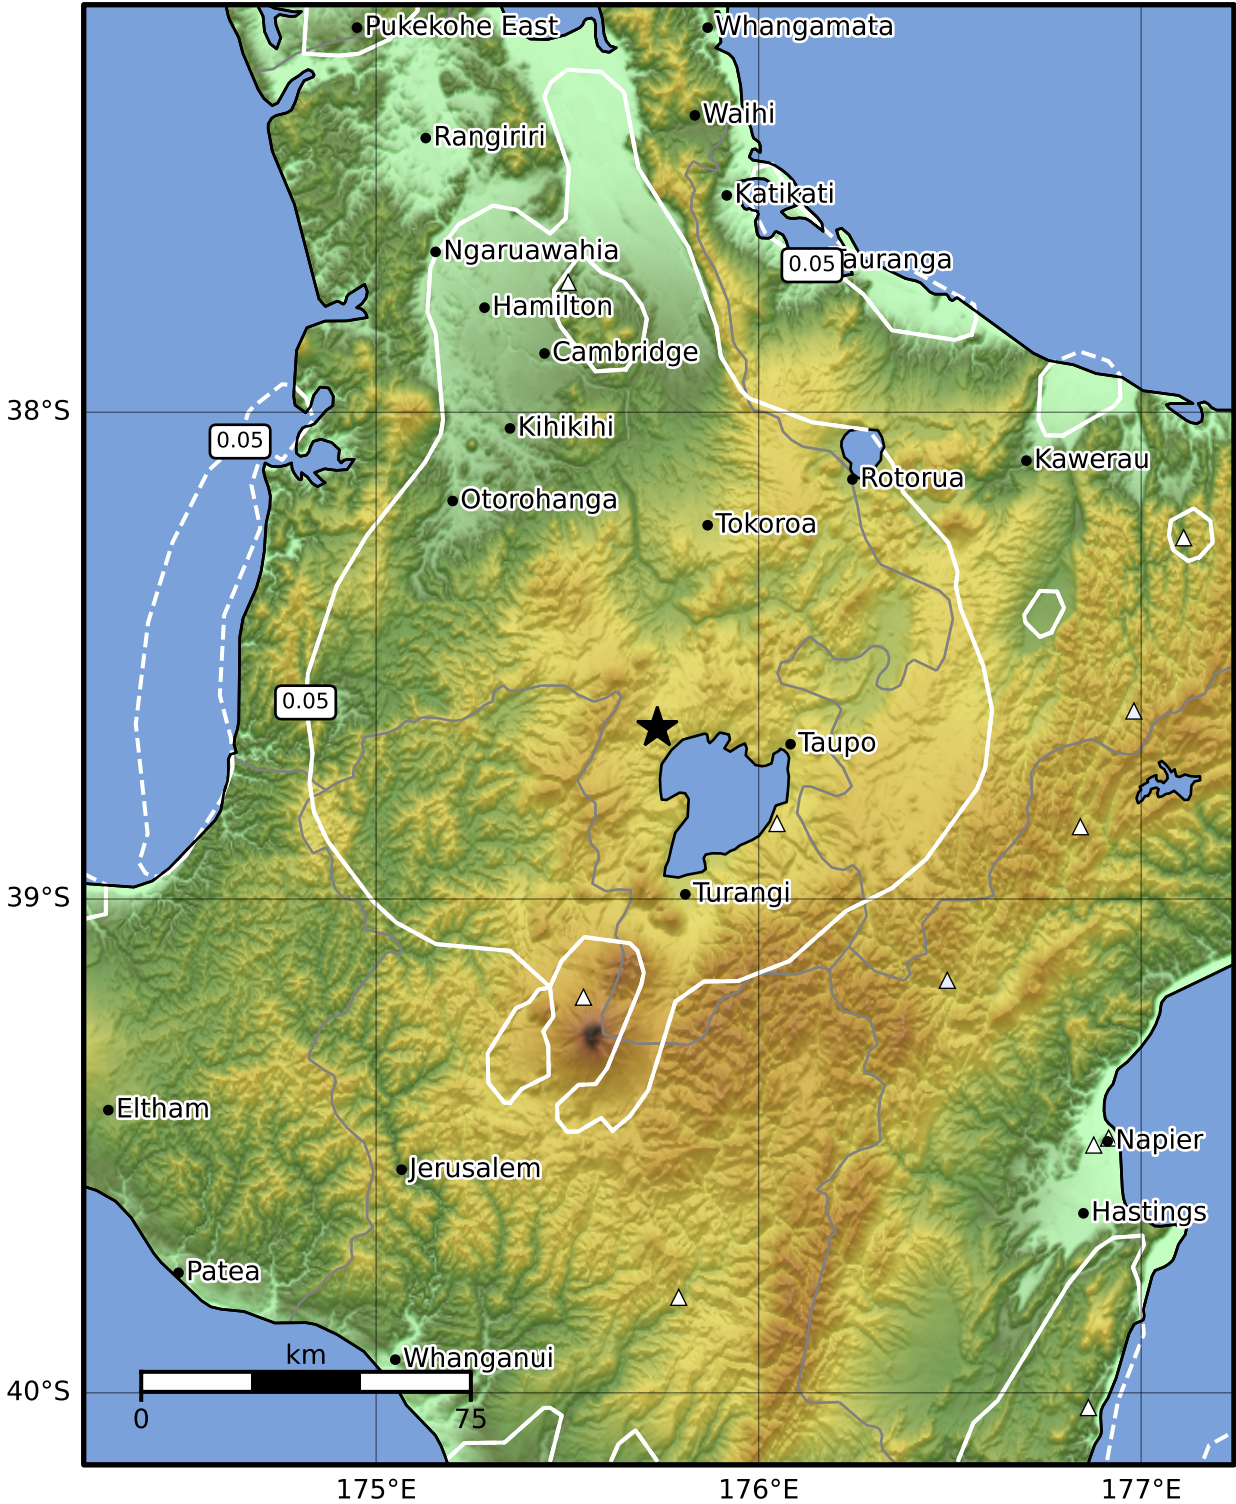

0.3 Second Peak Spectral Acceleration Map GNS Science
ShakeMap: Taupo

Sep 09, 2024 17:30:08 UTC M3.3 S38.65 E175.74 Depth: 109.2km ID:2024p683051

Scale based on Moratalla et al.(2021) and Worden et al.(2012) Version 4: Processed 2024-09-09T18:31:30Z
 △ Seismic Instrument ○ Reported Intensity ★ Epicenter