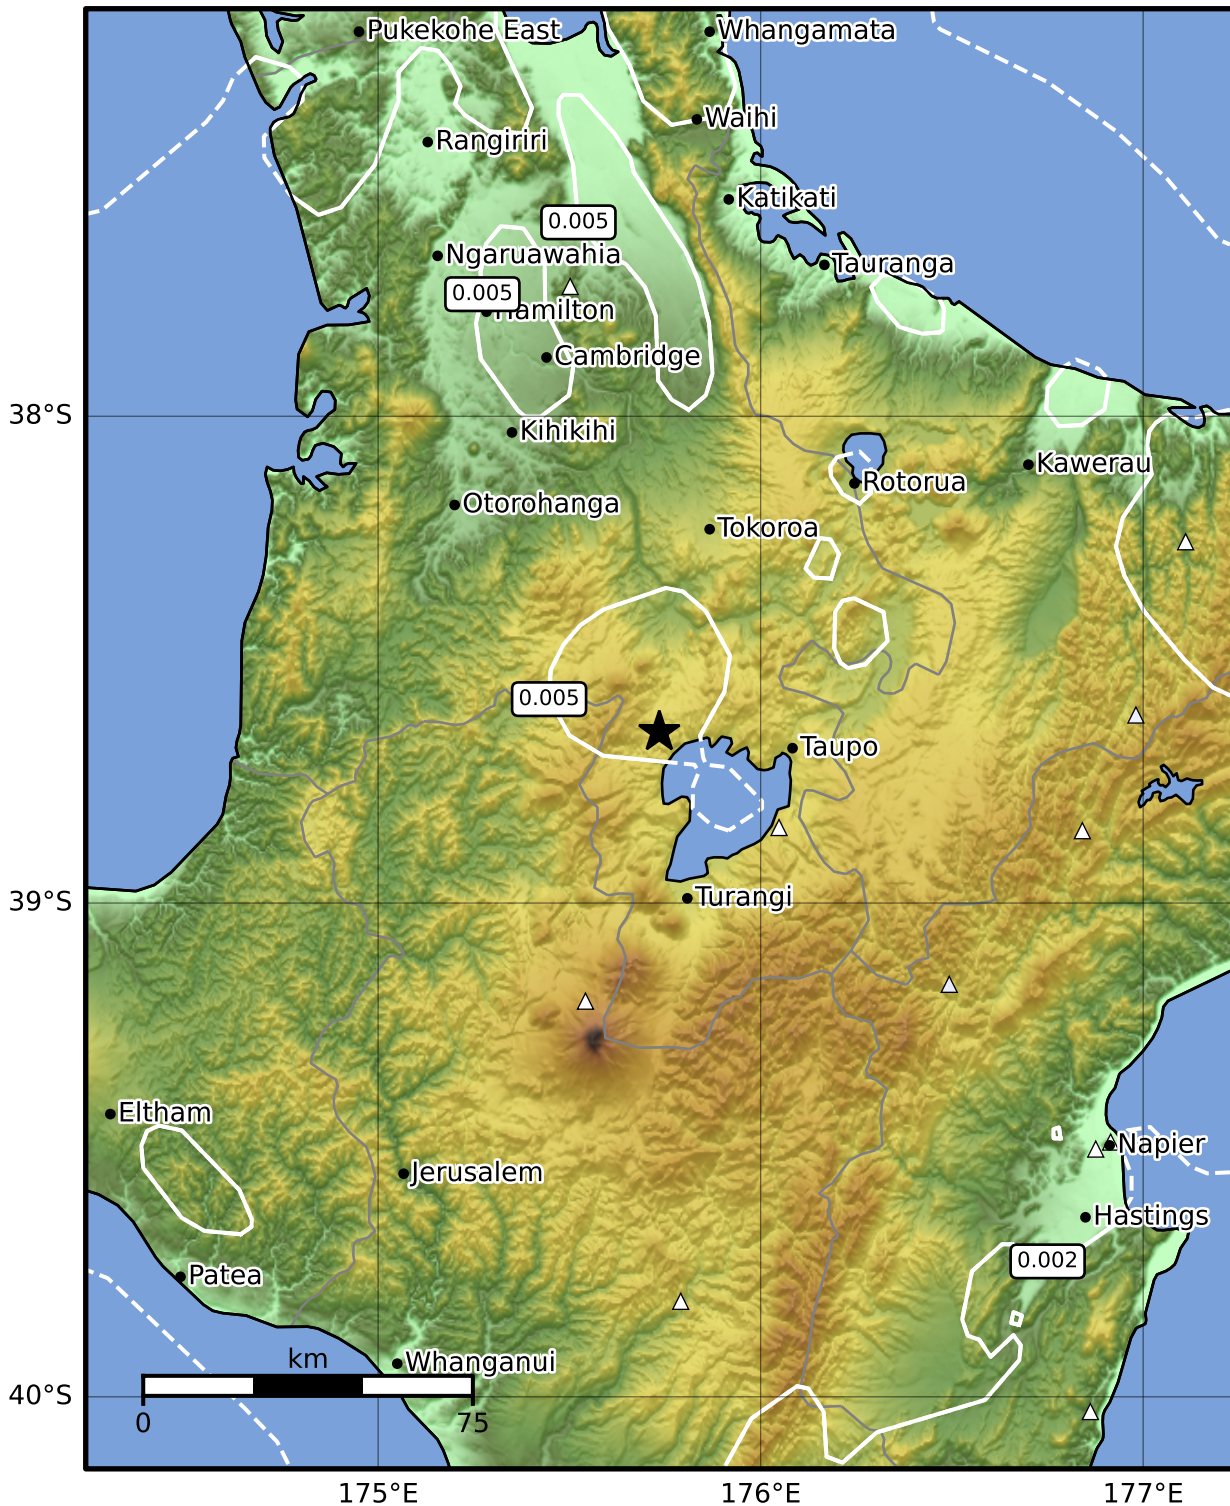

1.0 Second Peak Spectral Acceleration Map GNS Science
ShakeMap: Taupo

Sep 09, 2024 17:30:08 UTC M3.3 S38.65 E175.74 Depth: 109.2km ID:2024p683051

SA(1.0) (%g)	0.1	0.2	0.5	1	2	5	10	20	50	100	200
--------------	-----	-----	-----	---	---	---	----	----	----	-----	-----

Scale based on Moratalla et al.(2021) and Worden et al.(2012) Version 4: Processed 2024-09-09T18:31:30Z
 △ Seismic Instrument ○ Reported Intensity ★ Epicenter