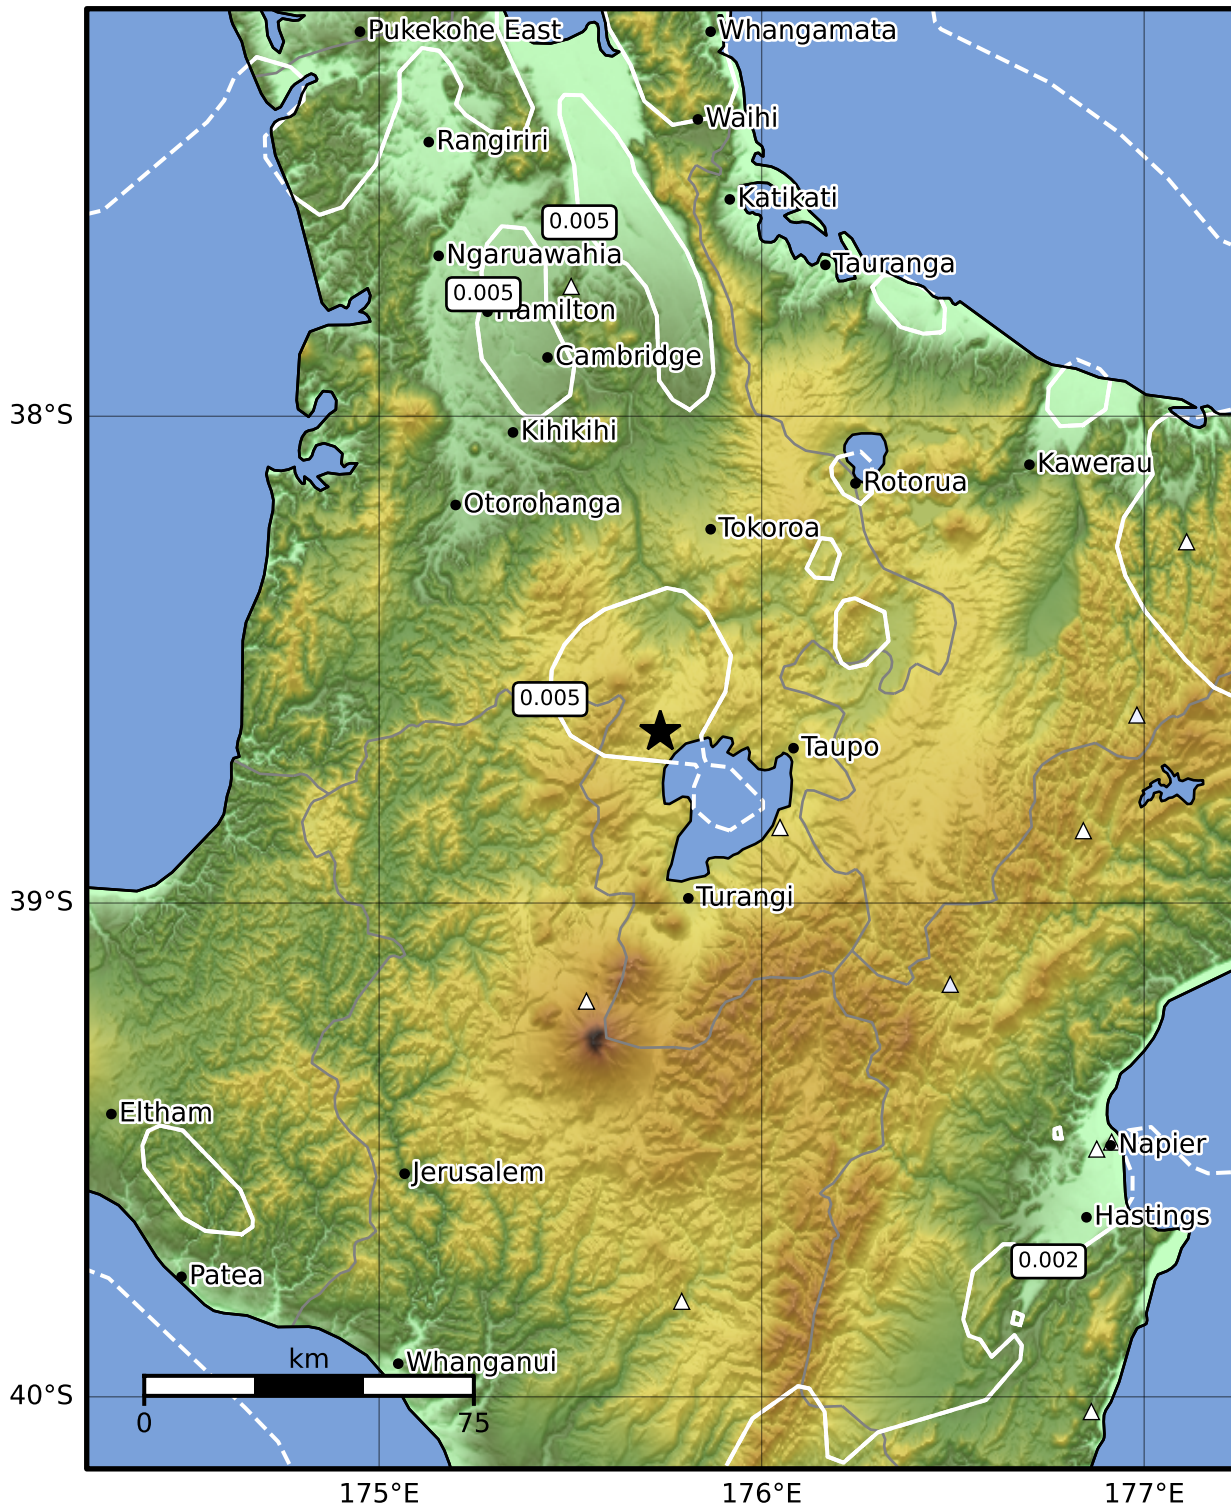

1.0 Second Peak Spectral Acceleration Map GNS Science
ShakeMap: Taupo

Sep 09, 2024 17:30:08 UTC M3.3 S38.65 E175.74 Depth: 109.2km ID:2024p683051

Scale based on Moratalla et al.(2021) and Worden et al.(2012) Version 6: Processed 2024-09-09T20:31:28Z
 △ Seismic Instrument ○ Reported Intensity ★ Epicenter