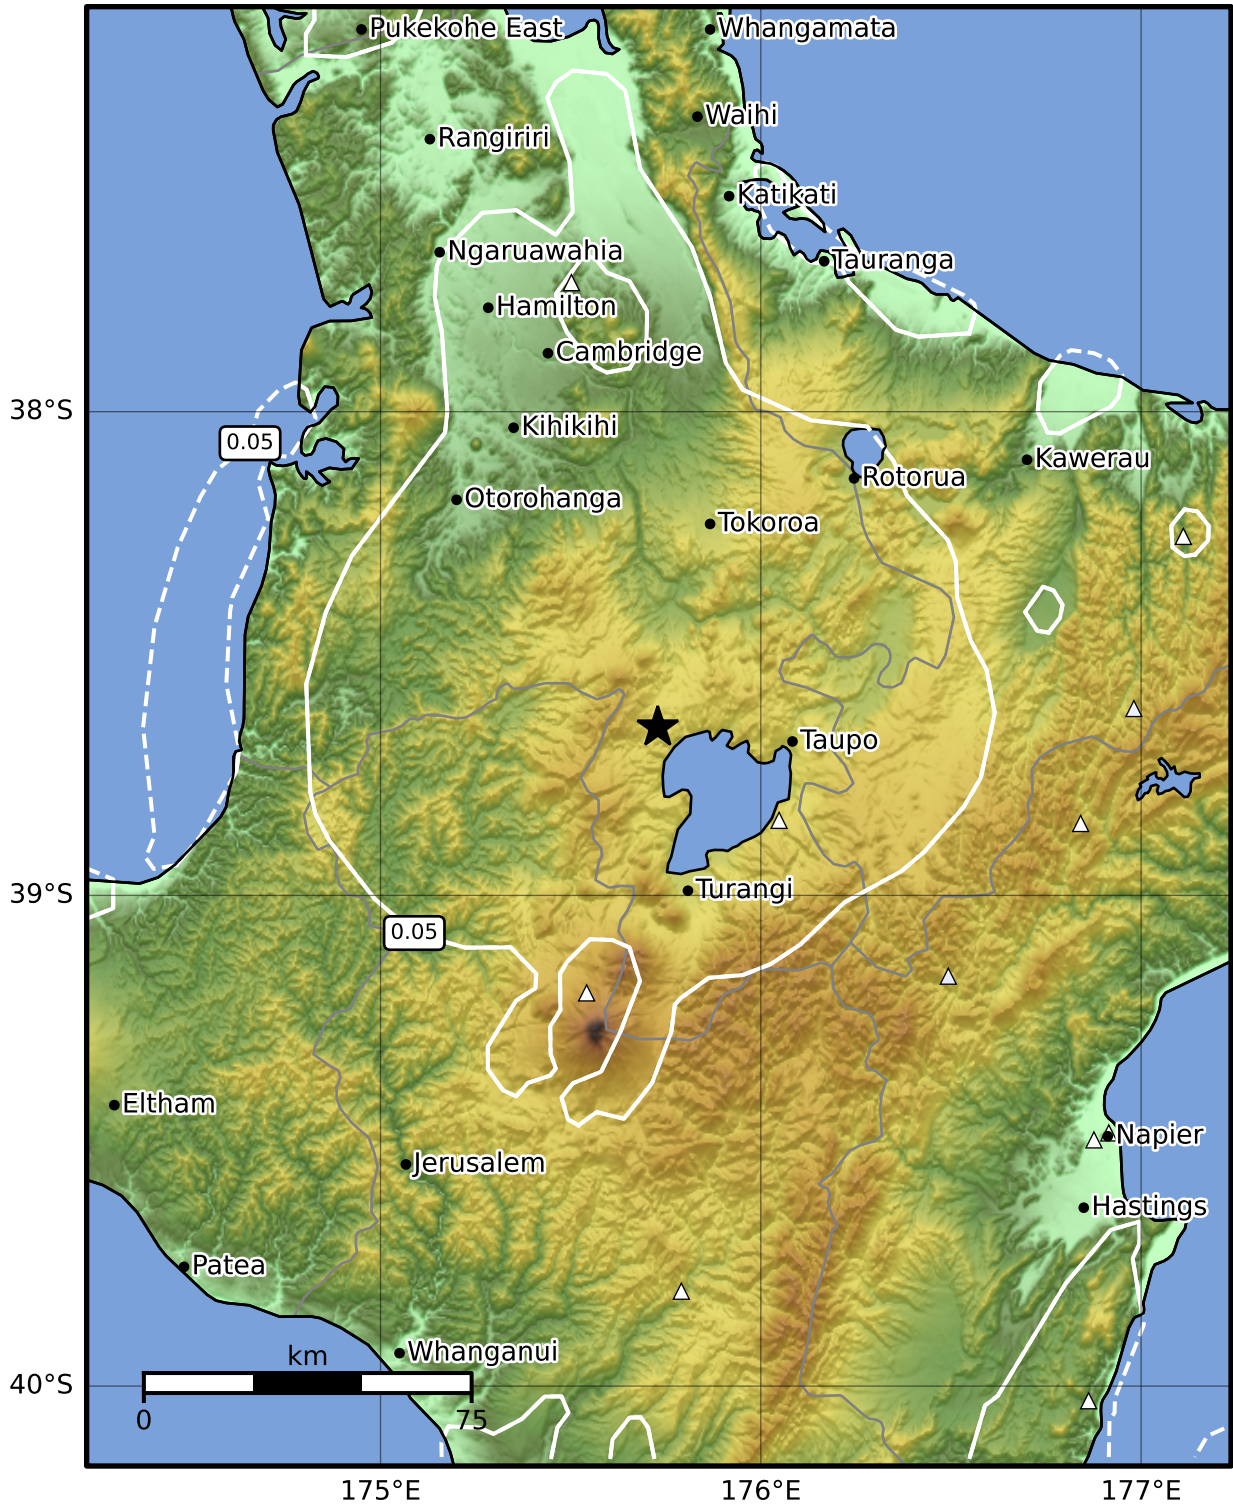

0.3 Second Peak Spectral Acceleration Map GNS Science  
ShakeMap: Taupo

Sep 09, 2024 17:30:08 UTC M3.3 S38.65 E175.73 Depth: 110.3km ID:2024p683051

<b>SA(0.3) (%g)</b>	<b>0.1</b>	<b>0.2</b>	<b>0.5</b>	<b>1</b>	<b>2</b>	<b>5</b>	<b>10</b>	<b>20</b>	<b>50</b>	<b>100</b>	<b>200</b>
---------------------	------------	------------	------------	----------	----------	----------	-----------	-----------	-----------	------------	------------

Scale based on Moratalla et al.(2021) and Worden et al.(2012) Version 9: Processed 2024-09-15T22:51:42Z

△ Seismic Instrument ○ Reported Intensity ★ Epicenter