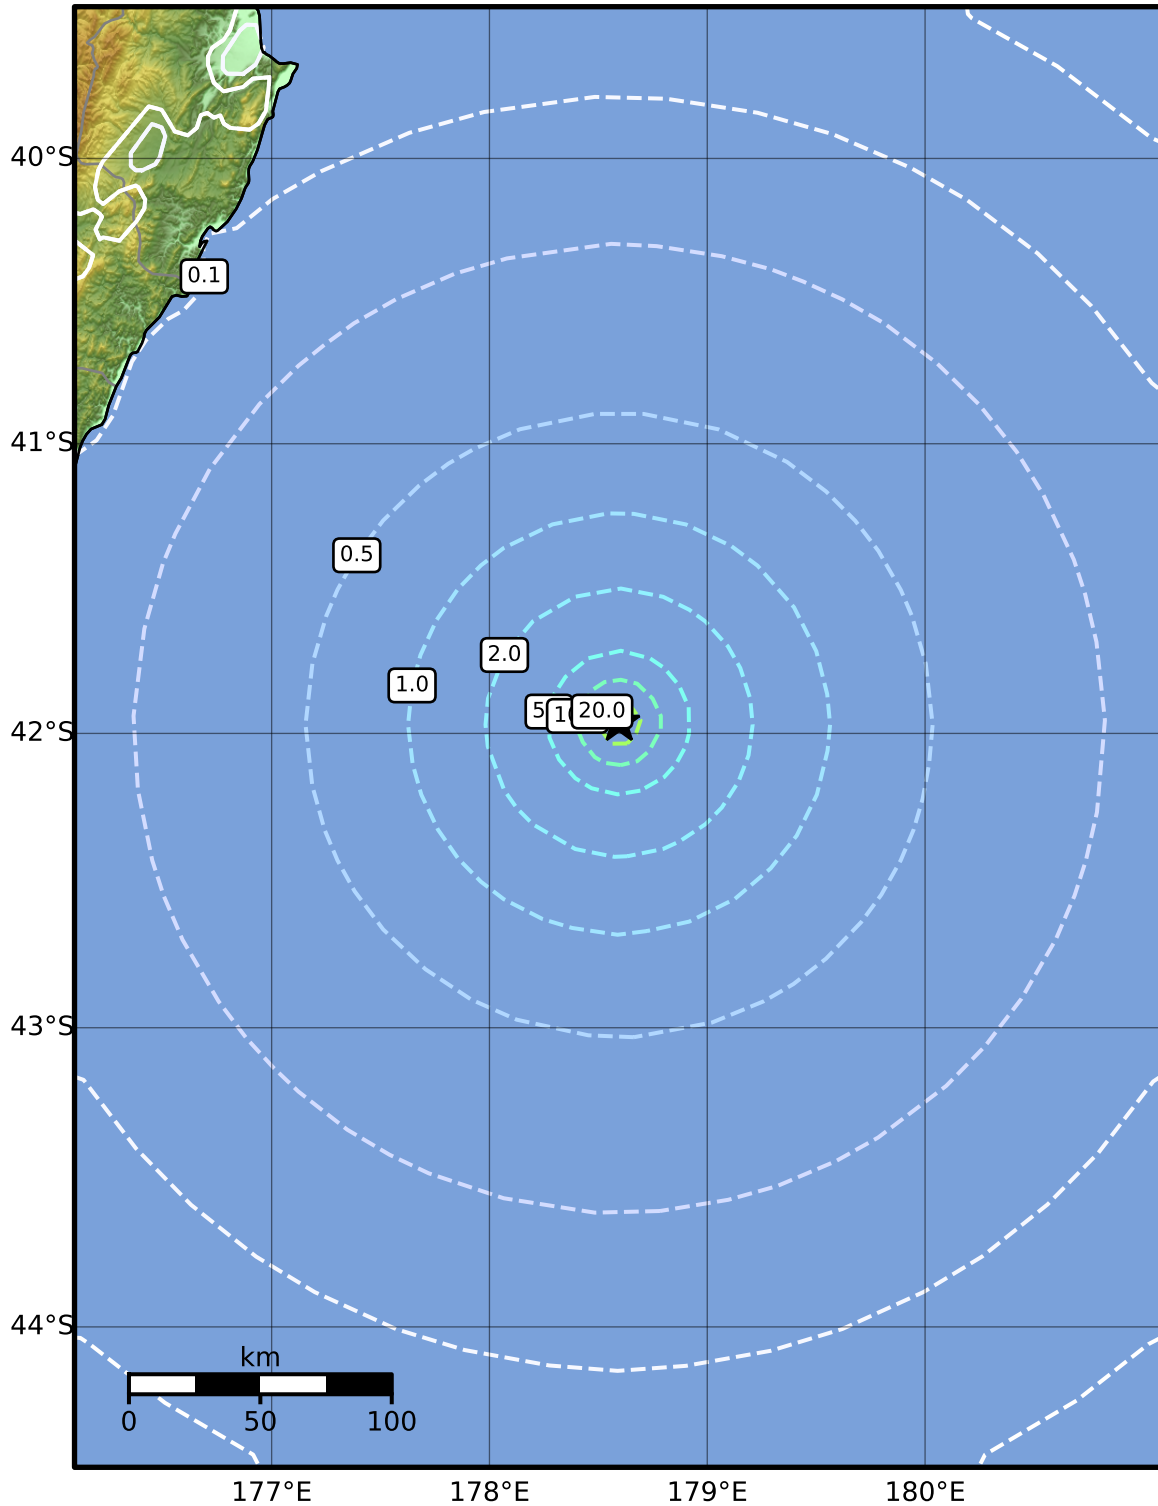

0.3 Second Peak Spectral Acceleration Map GNS Science

ShakeMap: Hikurangi Trough

Sep 15, 2024 18:34:46 UTC M5.1 S41.96 E178.60 Depth: 0.0km ID:2024p699389

<b>SA(0.3) (%g)</b>	<b>0.1</b>	<b>0.2</b>	<b>0.5</b>	<b>1</b>	<b>2</b>	<b>5</b>	<b>10</b>	<b>20</b>	<b>50</b>	<b>100</b>	<b>200</b>
---------------------	------------	------------	------------	----------	----------	----------	-----------	-----------	-----------	------------	------------

Scale based on Moratalla et al.(2021) and Worden et al.(2012) Version 1: Processed 2024-09-15T18:38:51Z

△ Seismic Instrument ○ Reported Intensity ★ Epicenter