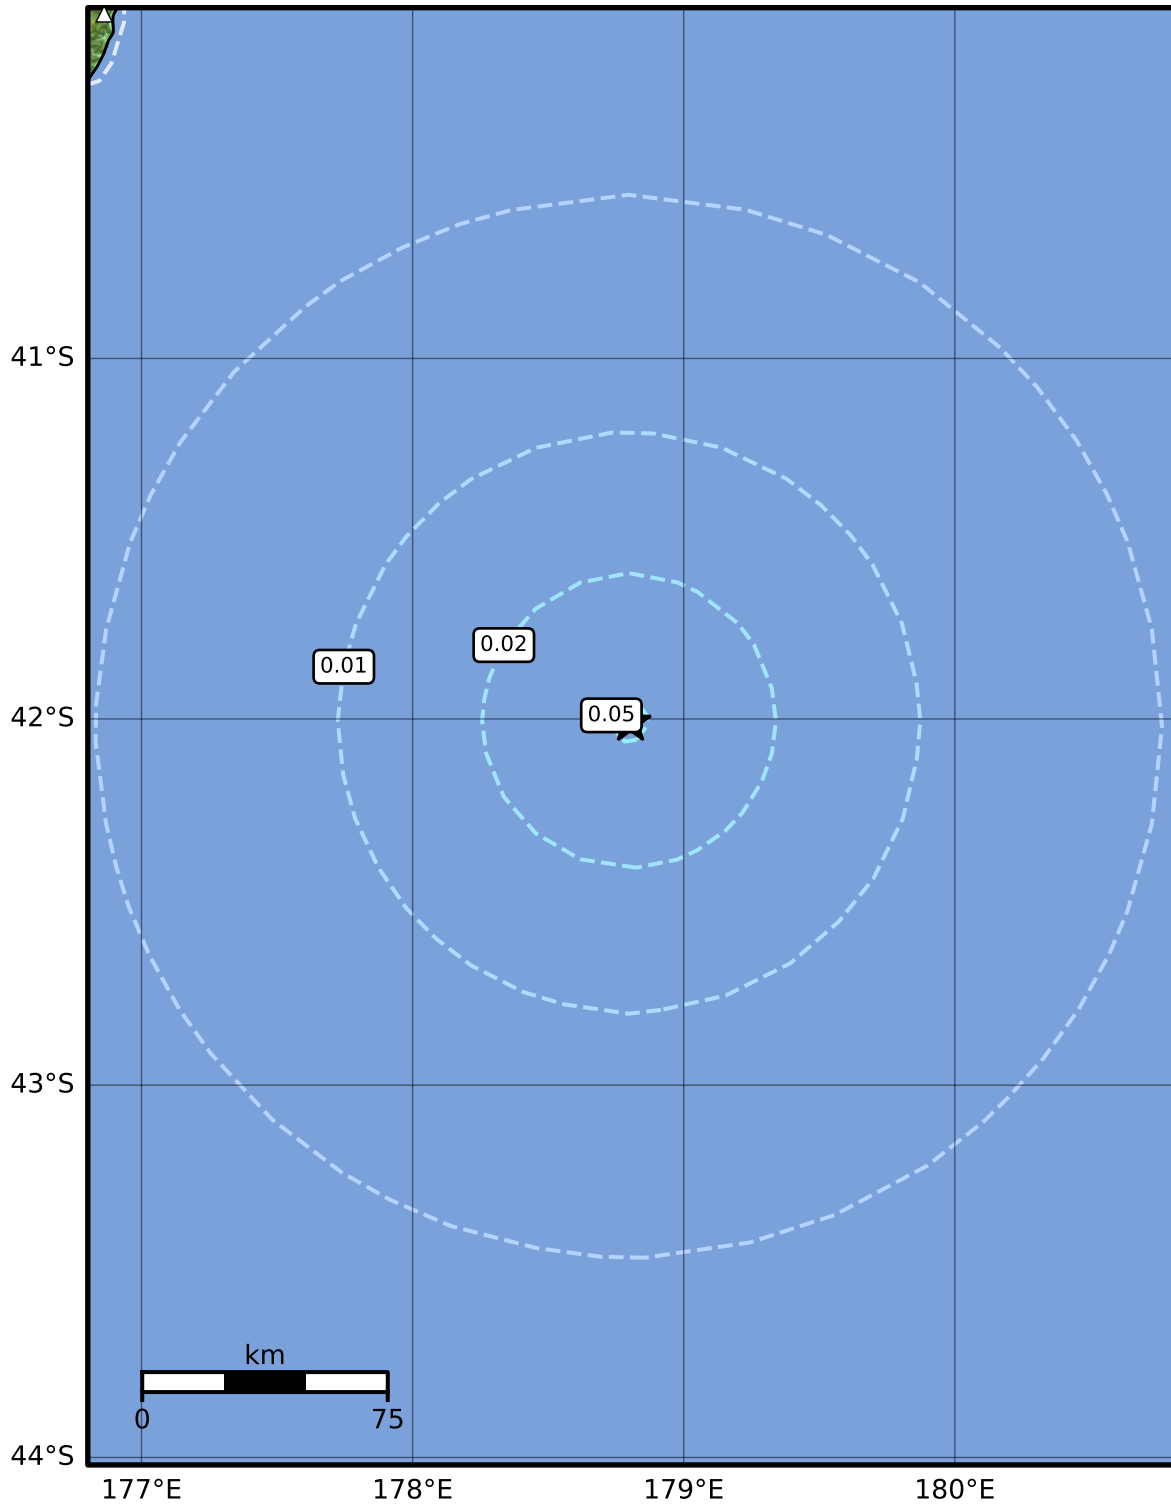

### 3.0 Second Peak Spectral Acceleration Map GNS Science

ShakeMap: Hikurangi Trough

Sep 15, 2024 18:34:47 UTC M4.8 S42.01 E178.80 Depth: 33.0km ID:2024p699389

Scale based on Moratalla et al.(2021) and Worden et al.(2012) Version 1: Processed 2024-09-15T18:43:16Z

△ Seismic Instrument    ○ Reported Intensity    ★ Epicenter