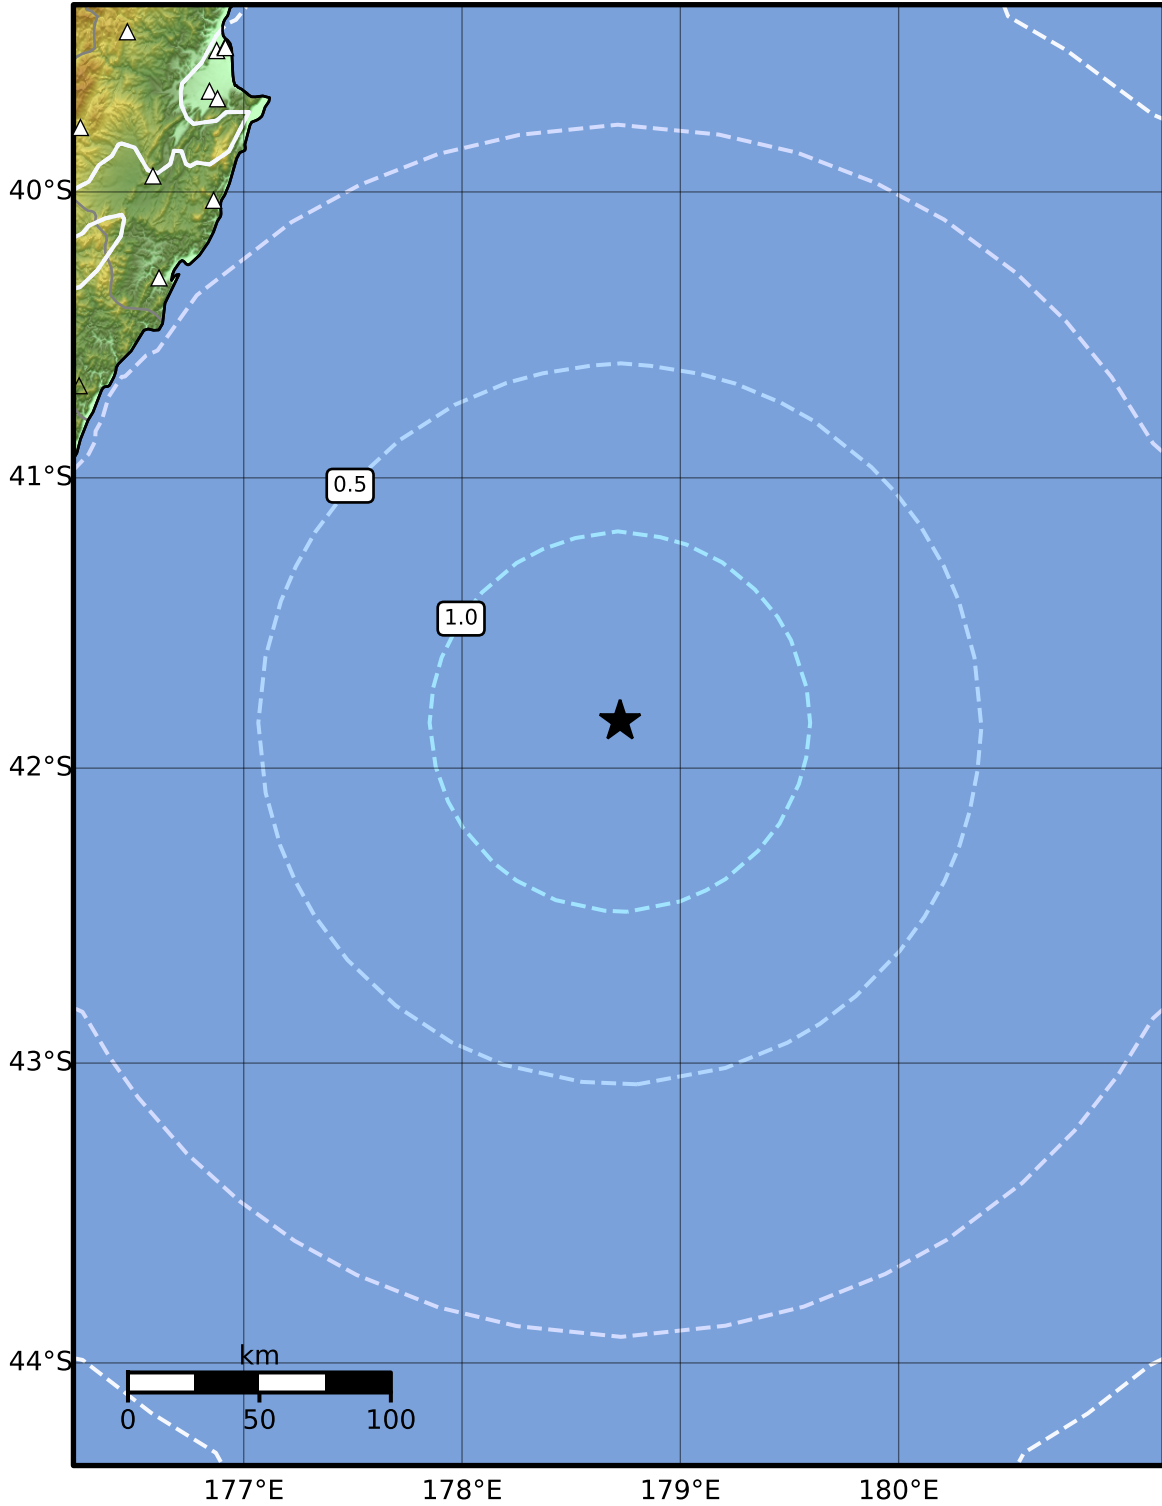

0.3 Second Peak Spectral Acceleration Map GNS Science

ShakeMap: Hikurangi Trough

Sep 15, 2024 18:34:47 UTC M5.1 S41.84 E178.72 Depth: 100.0km ID:2024p699389

SA(0.3) (%g)	0.1	0.2	0.5	1	2	5	10	20	50	100	200
---------------------	------------	------------	------------	----------	----------	----------	-----------	-----------	-----------	------------	------------

Scale based on Moratalla et al.(2021) and Worden et al.(2012) Version 4: Processed 2024-09-15T19:07:40Z

△ Seismic Instrument ○ Reported Intensity ★ Epicenter