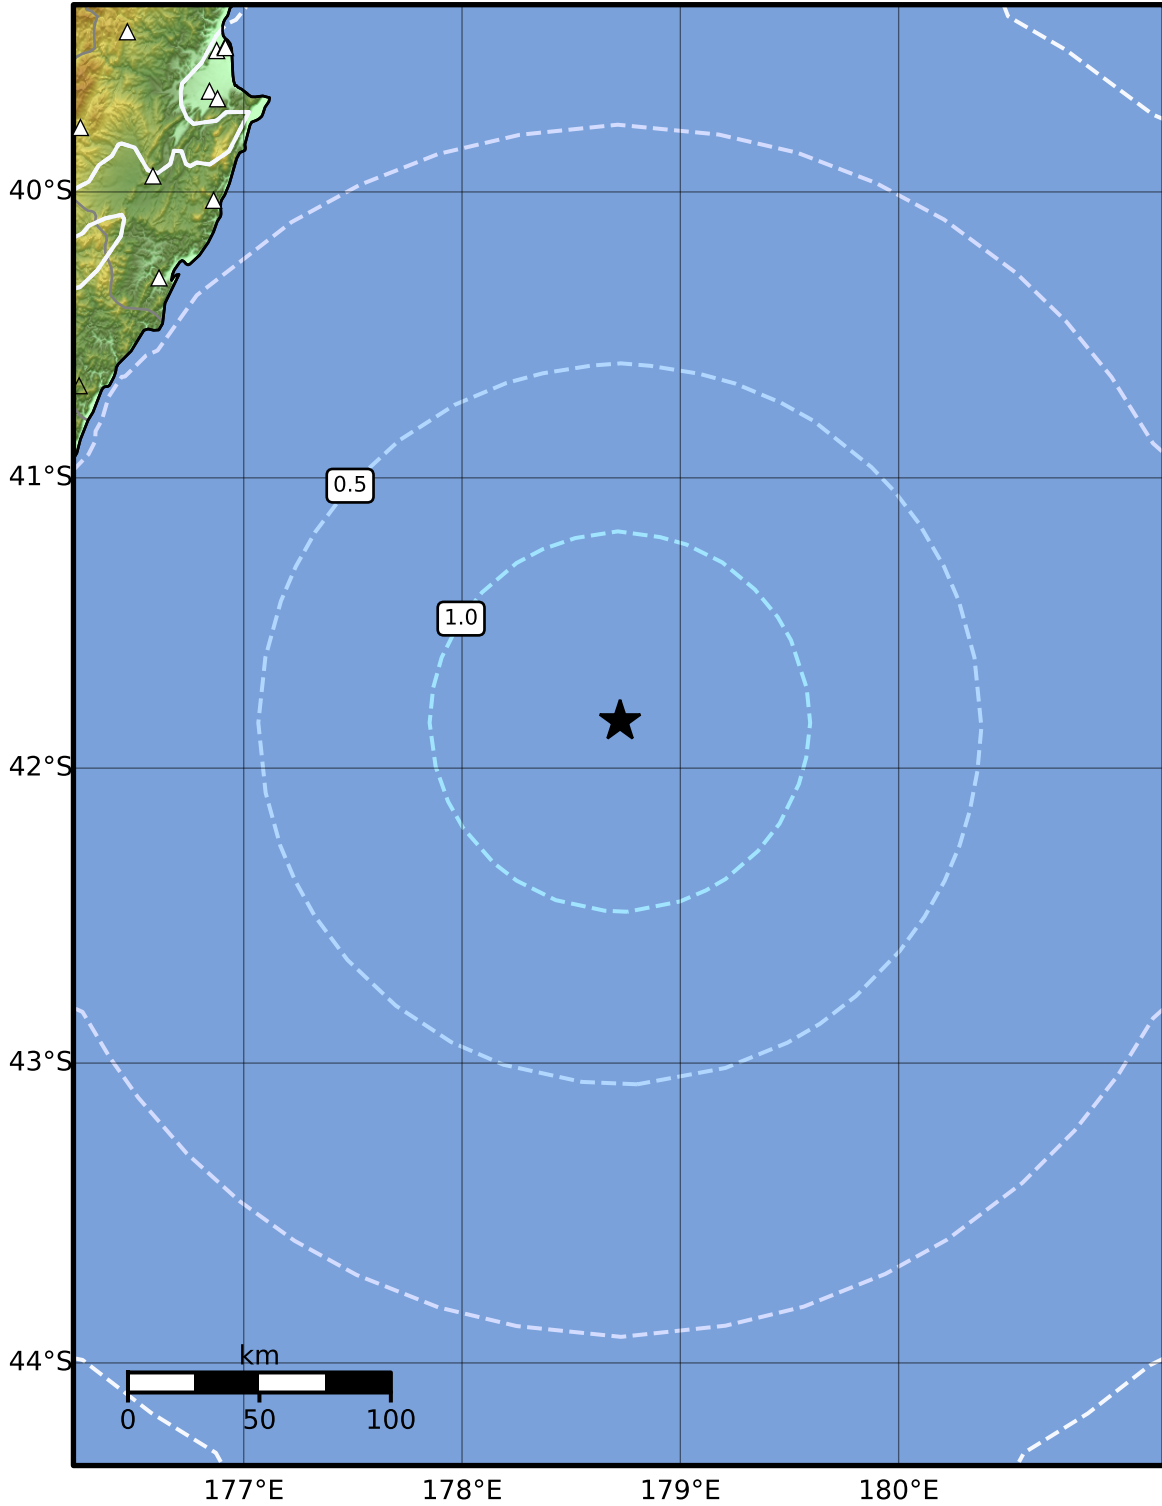

0.3 Second Peak Spectral Acceleration Map GNS Science

ShakeMap: Hikurangi Trough

Sep 15, 2024 18:34:47 UTC M5.1 S41.84 E178.72 Depth: 100.0km ID:2024p699389

<b>SA(0.3) (%g)</b>	<b>0.1</b>	<b>0.2</b>	<b>0.5</b>	<b>1</b>	<b>2</b>	<b>5</b>	<b>10</b>	<b>20</b>	<b>50</b>	<b>100</b>	<b>200</b>
---------------------	------------	------------	------------	----------	----------	----------	-----------	-----------	-----------	------------	------------

Scale based on Moratalla et al.(2021) and Worden et al.(2012) Version 4: Processed 2024-09-15T19:09:48Z

△ Seismic Instrument ○ Reported Intensity ★ Epicenter