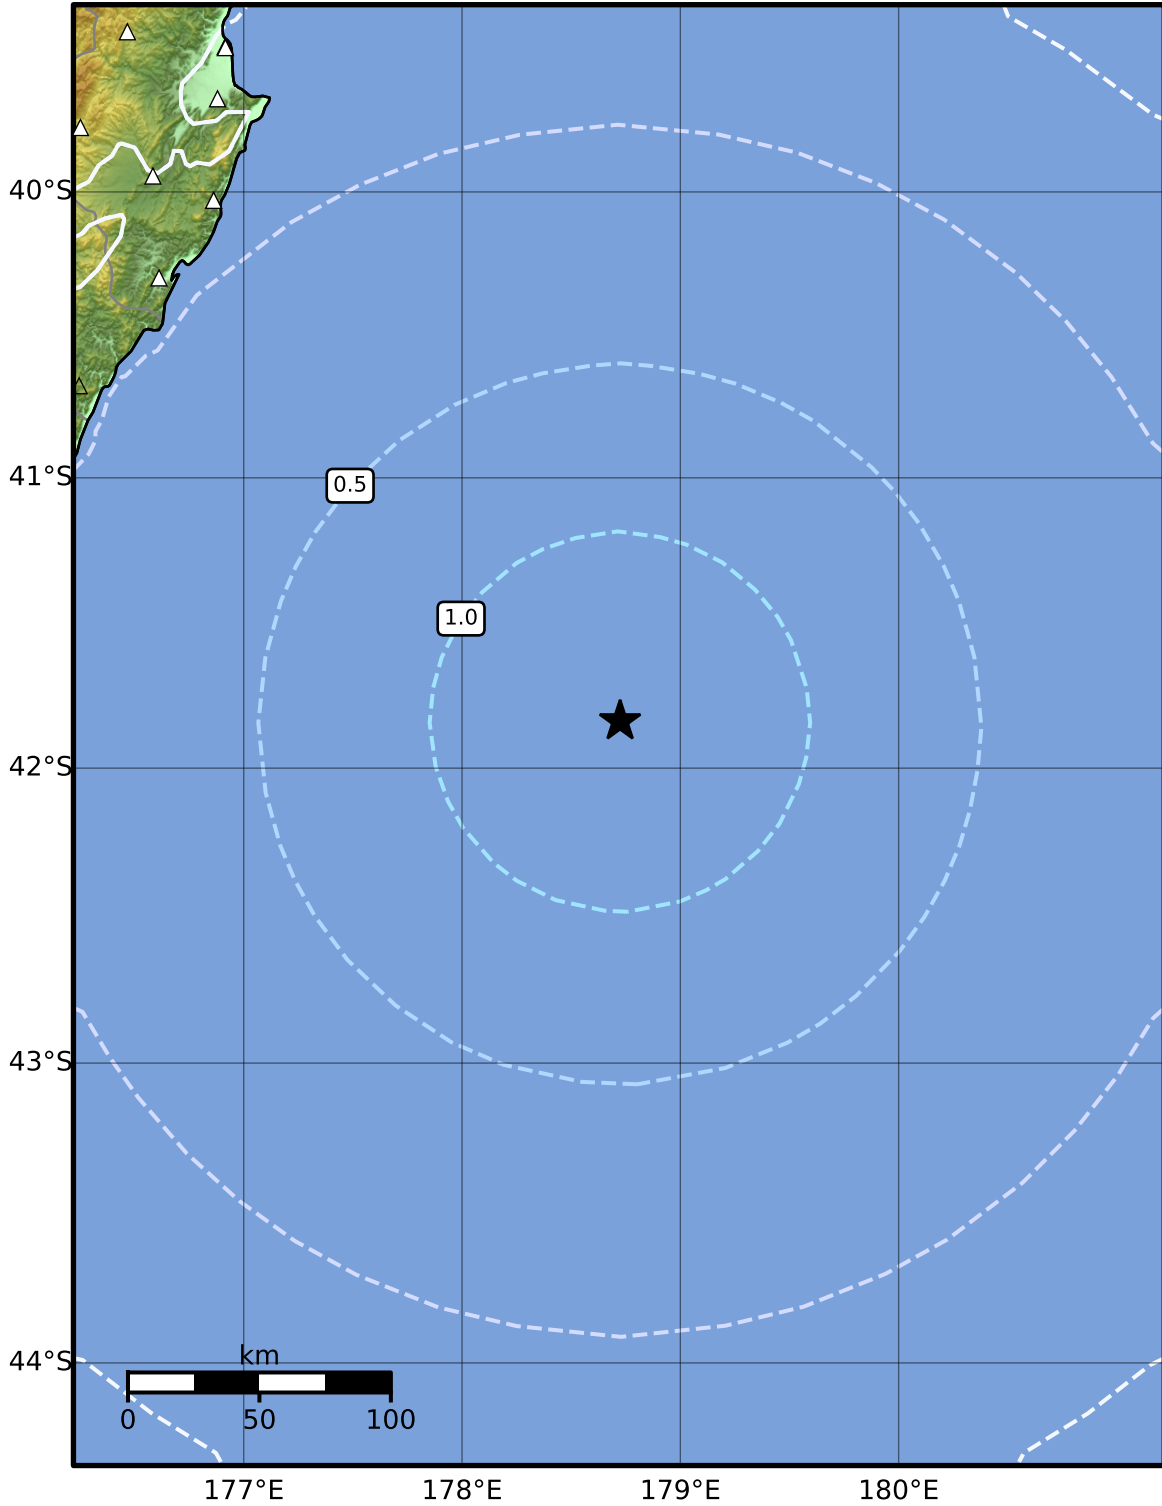

0.3 Second Peak Spectral Acceleration Map GNS Science

ShakeMap: Hikurangi Trough

Sep 15, 2024 18:34:47 UTC M5.1 S41.84 E178.72 Depth: 100.0km ID:2024p699389

SA(0.3) (%g)	0.1	0.2	0.5	1	2	5	10	20	50	100	200
---------------------	------------	------------	------------	----------	----------	----------	-----------	-----------	-----------	------------	------------

Scale based on Moratalla et al.(2021) and Worden et al.(2012) Version 5: Processed 2024-09-15T19:37:39Z

△ Seismic Instrument ○ Reported Intensity ★ Epicenter