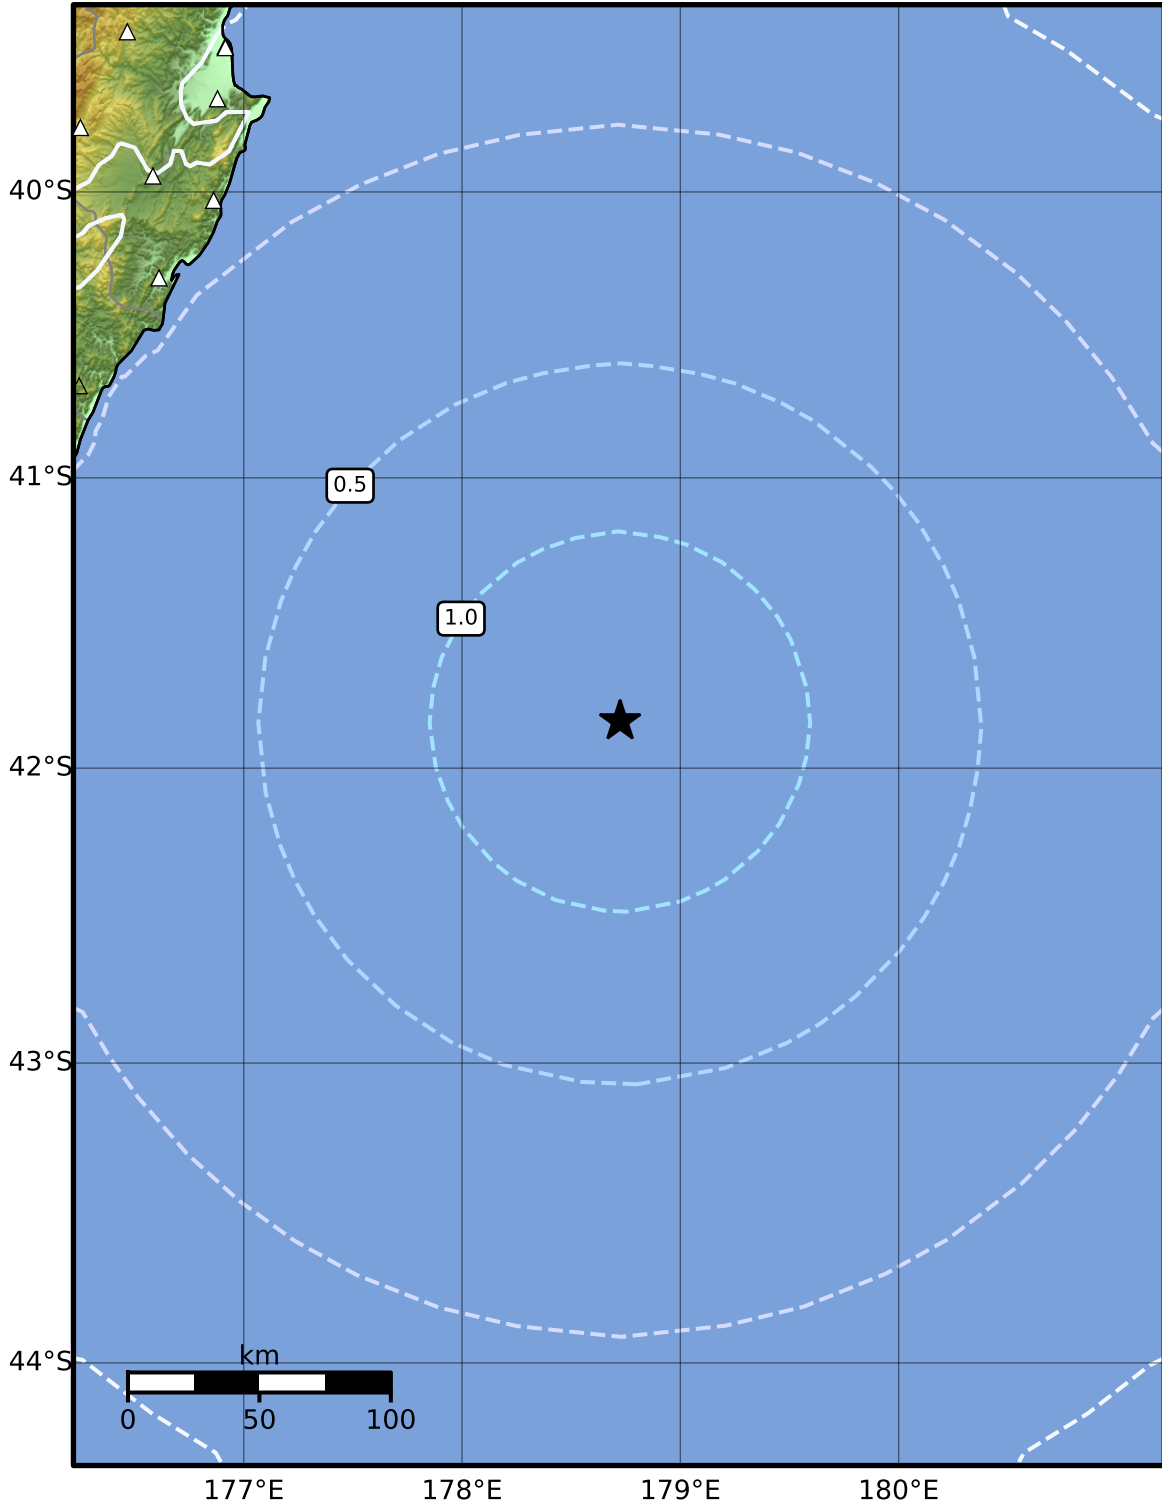

0.3 Second Peak Spectral Acceleration Map GNS Science

ShakeMap: Hikurangi Trough

Sep 15, 2024 18:34:47 UTC M5.1 S41.84 E178.72 Depth: 100.0km ID:2024p699389

SA(0.3) (%g)	0.1	0.2	0.5	1	2	5	10	20	50	100	200
---------------------	------------	------------	------------	----------	----------	----------	-----------	-----------	-----------	------------	------------

Scale based on Moratalla et al.(2021) and Worden et al.(2012) Version 6: Processed 2024-09-15T20:37:33Z

△ Seismic Instrument ○ Reported Intensity ★ Epicenter